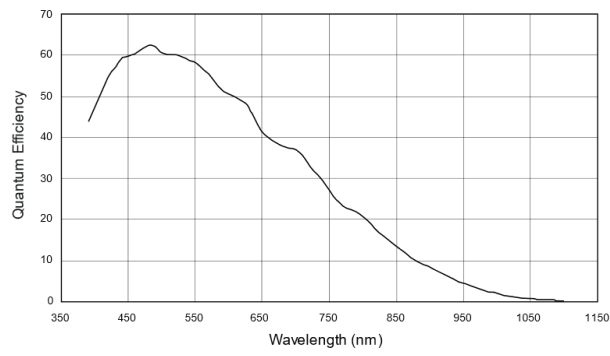

Technical Information

MT9P031 Sensor QE Curve