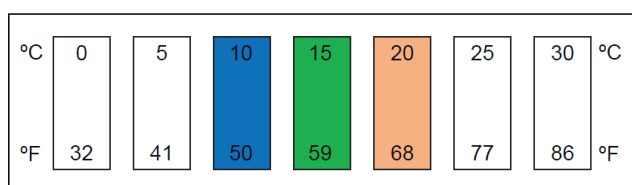

Regulatory Compliance

RoHS 2015:
[Compliant](#)

Certificate of Conformance:
[View](#)

Reach 247:
[Compliant](#)

Product Details

- Reversible Color Change Thermometers
- Instant Response and Continuous Readout
- 30 Celsius Degrees Ranges between 0 to 120°C

Liquid Crystal Thermometers are self-adhesive temperature indicators with instant response that provide a continuous readout of temperature. These thermometers are divided into 7 elements, each corresponding to a 5 Celsius degrees increment of their specified temperature range. Each element changes in sequence of orange to yellow (below specified temperature), green (at specified temperature), and blue (above specified temperature). Liquid Crystal Thermometers are available with 30 Celsius degrees temperature ranges between 0 to 120°C and are ideal for drying, curing, process control, or general temperature monitoring applications. These thermometers are reversible and will change color in opposite order (blue, green, yellow, orange) as temperature decreases.

Technical Information

Liquid Crystal Thermometers are calibrated to turn green when the listed temperature is achieved. If green is not visible, the temperature will be midway between the elements that are blue and orange. Elements turn blue when they surpass their listed temperature and orange when they are just below their listed temperature.

LIQUID CRYSTAL THERMOMETERS (°C°F)							
Element 1	Element 2	Element 3	Element 4	Element 5	Element 6	Element 7	Stock No.
0 / 32	5 / 41	10 / 50	15 / 59	20 / 68	25 / 77	30 / 86	#16-783
30 / 86	35 / 95	40 / 104	45 / 113	50 / 121	55 / 131	60 / 140	#16-784
60 / 140	65 / 149	70 / 158	75 / 167	80 / 176	85 / 185	90 / 194	#16-785
90 / 194	95 / 203	100 / 212	105 / 221	110 / 230	115 / 239	120 / 248	#16-786