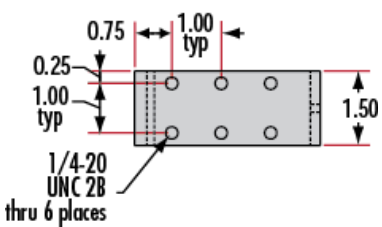

Dovetail Optical Rail Systems are designed for easy and stable installation and positioning of various optical components along the same axis. The rails feature slotted holes that allow them to be fixed to standard 1/4-20 TPI and M6 breadboards or optical tables. Carriers are available with different lengths and hole patterns to meet various mounting needs including options that are directly compatible with our [TECHSPEC® Manual Stages](#) for precision alignment. Carriers utilize a unique two-piece design to prevent the locking screws from contacting the rail and to allow easy attachment and removal. All Dovetail Optical Rail System parts are constructed of black anodized aluminum to minimize stray reflections or glare.

Note: Rails and carriers are sold separately.

Technical Information

Side Profile of Rail System

Large Carrier #55-340

Small Carrier #54-403

Medium Carrier #55-339

Large Carrier #55-404

Medium Carrier #55-341

Common Side Profile

Stock No.	L	A	B	C	D	# Slots	# Cbores
#54-401	12	6	4	—	—	3	—
#54-402	36	18	16	4	6	5	2

Dovetail Optical Rail

Units: inches