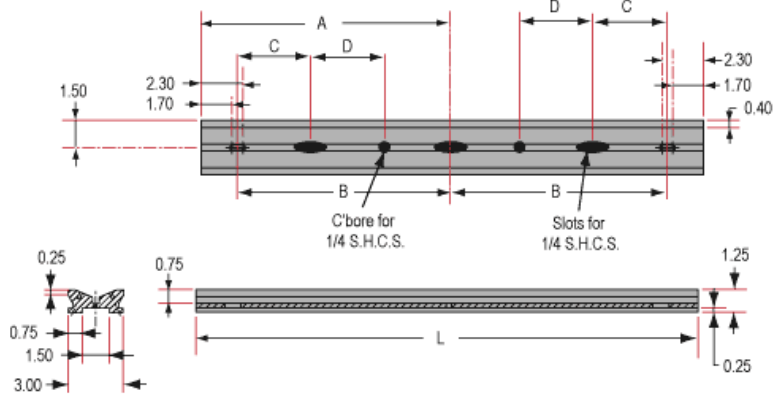

Compliant	RoHS 2015:
View	Certificate of Conformance:
Compliant	REACH 241:

Product Details

- Wide Range of Carrier Length and Mounting Hole Options Available
- Low Profile Design with Smooth Movement
- Increased Stability and <1mrad Straight Line Accuracy

Dovetail Optical Rail Systems are designed for easy and stable installation and positioning of various optical components along the same axis. The rails feature slotted holes that allow them to be fixed to standard 1/4-20 TPI and M6 breadboards or optical tables. Carriers are available with different lengths and hole patterns to meet various mounting needs including options that are directly compatible with our [TECHSPEC® Manual Stages](#) for precision alignment. Carriers utilize a unique two-piece design to prevent the locking screws from contacting the rail and to allow easy attachment and removal. All Dovetail Optical Rail System parts are constructed of black anodized aluminum to minimize stray reflections or glare.

Note: Rails and carriers are sold separately.

Technical Information

Side Profile of Rail System

Large Carrier #55-340

Small Carrier #54-403

Medium Carrier #55-339

Large Carrier #55-404

Medium Carrier #55-341

Common Side Profile

Stock No.	L	A	B	C	D	# Slots	# Cbores
#54-401	12	6	4	—	—	3	—
#54-402	36	18	16	4	6	5	2

Dovetail Optical Rail

Units: inches