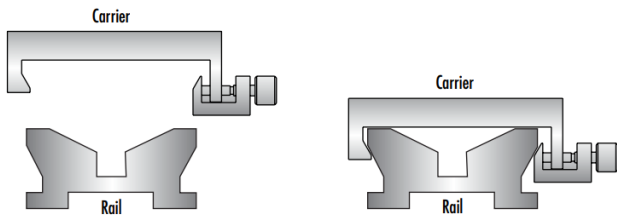

Hardware & Interface Connectivity

Manual	Type of Drive:
--------	----------------

Threading & Mounting

(3) M6 x 1.0 on 25mm	Mounting Threads:
----------------------	-------------------

Regulatory Compliance

Compliant	RoHS 2015:
View	Certificate of Conformance:
Compliant	REACH 241:

Product Details

- Wide Range of Carrier Length and Mounting Hole Options Available
- Low Profile Design with Smooth Movement
- Increased Stability and <1mrad Straight Line Accuracy

Dovetail Optical Rail Systems are designed for easy and stable installation and positioning of various optical components along the same axis. The rails feature slotted holes that allow them to be fixed to standard 1/4-20 TPI and M6 breadboards or optical tables. Carriers are available with different lengths and hole patterns to meet various mounting needs including options that are directly compatible with our [TECHSPEC® Manual Stages](#) for precision alignment. Carriers utilize a unique two-piece design to prevent the locking screws from contacting the rail and to allow easy attachment and removal. All Dovetail Optical Rail System parts are constructed of black anodized aluminum to minimize stray reflections or glare.

Note: Rails and carriers are sold separately.

Technical Information

Side Profile of Rail System

Large Carrier #55-340

Small Carrier #54-403

Medium Carrier #55-339

Large Carrier #55-404

Medium Carrier #55-341