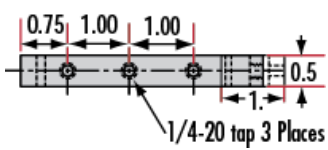

Dovetail Optical Rail Systems are designed for easy and stable installation and positioning of various optical components along the same axis. The rails feature slotted holes that allow them to be fixed to standard 1/4-20 TPI and M6 breadboards or optical tables. Carriers are available with different lengths and hole patterns to meet various mounting needs including options that are directly compatible with our [TECHSPEC® Manual Stages](#) for precision alignment. Carriers utilize a unique two-piece design to prevent the locking screws from contacting the rail and to allow easy attachment and removal. All Dovetail Optical Rail System parts are constructed of black anodized aluminum to minimize stray reflections or glare.

Note: Rails and carriers are sold separately.

Technical Information

Side Profile of Rail System

Large Carrier #55-340

Small Carrier #54-403

Medium Carrier #55-339

Large Carrier #55-404

Medium Carrier #55-341

Common Side Profile

Stock No.	L	A	B	C	D	# Slots	# Cbores
#54-401	12	6	4	—	—	3	—
#54-402	36	18	16	4	6	5	2

Dovetail Optical Rail

Units: inches