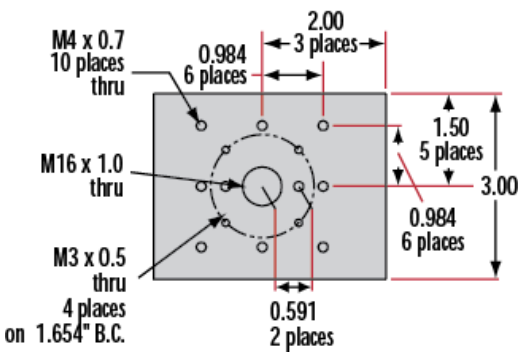

Product Downloads

General

Metric **Type:**

Carrier **Note:**

Physical & Mechanical Properties

Linear (X) **Type of Movement:**

Guide System:

Dovetail	
0.5	Length (inches):
12.70	Length (mm):
Black Anodized Aluminum	Construction:

Compliant	RoHS 2015:
View	Certificate of Conformance:
Compliant	REACH 241:

Product Details

- Wide Range of Carrier Length and Mounting Hole Options Available
- Low Profile Design with Smooth Movement
- Increased Stability and <1mrad Straight Line Accuracy

Dovetail Optical Rail Systems are designed for easy and stable installation and positioning of various optical components along the same axis. The rails feature slotted holes that allow them to be fixed to standard 1/4-20 TPI and M6 breadboards or optical tables. Carriers are available with different lengths and hole patterns to meet various mounting needs including options that are directly compatible with our [TECHSPEC® Manual Stages](#) for precision alignment. Carriers utilize a unique two-piece design to prevent the locking screws from contacting the rail and to allow easy attachment and removal. All Dovetail Optical Rail System parts are constructed of black anodized aluminum to minimize stray reflections or glare.

Note: Rails and carriers are sold separately.

Technical Information

Side Profile of Rail System

Large Carrier #55-340

Small Carrier #54-403

Medium Carrier #55-339

Large Carrier #55-404

Medium Carrier #55-341