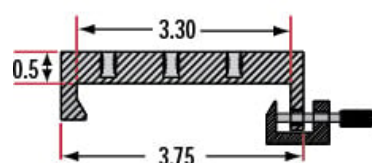

Dovetail

Length (inches):

0.5

Length (mm):

12.70

Construction:

Black Anodized Aluminum

Hardware & Interface Connectivity

Type of Drive:

Manual

Threading & Mounting

Mounting Threads:

(3) 1/4-20 on 1"

Regulatory Compliance

RoHS 2015:

Compliant

Certificate of Conformance:

[View](#)

REACH 241:

Compliant

Product Details

- Wide Range of Carrier Length and Mounting Hole Options Available
- Low Profile Design with Smooth Movement
- Increased Stability and <1mrad Straight Line Accuracy

Dovetail Optical Rail Systems are designed for easy and stable installation and positioning of various optical components along the same axis. The rails feature slotted holes that allow them to be fixed to standard 1/4-20 TPI and M6 breadboards or optical tables. Carriers are available with different lengths and hole patterns to meet various mounting needs including options that are directly compatible with our [TECHSPEC® Manual Stages](#) for precision alignment. Carriers utilize a unique two-piece design to prevent the locking screws from contacting the rail and to allow easy attachment and removal. All Dovetail Optical Rail System parts are constructed of black anodized aluminum to minimize stray reflections or glare.

Note: Rails and carriers are sold separately.

Technical Information

Stock No.	L	A	B	C	D	# Slots	# C'bores
#54-401	12	6	4	—	—	3	—
#54-402	36	18	16	4	6	5	2