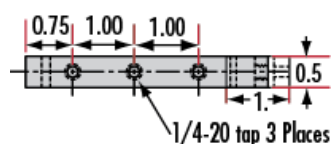

Common Side Profile

Dovetail

Length (inches):

0.5

Length (mm):

12.70

Construction:

Black Anodized Aluminum

Hardware & Interface Connectivity

Type of Drive:

Manual

Threading & Mounting

Mounting Threads:

(3) 1/4-20 on 1"

Regulatory Compliance

RoHS 2015:

Compliant

Certificate of Conformance:

[View](#)

REACH 241:

Compliant

Product Details

- Wide Range of Carrier Length and Mounting Hole Options Available
- Low Profile Design with Smooth Movement
- Increased Stability and <1mrad Straight Line Accuracy

Dovetail Optical Rail Systems are designed for easy and stable installation and positioning of various optical components along the same axis. The rails feature slotted holes that allow them to be fixed to standard 1/4-20 TPI and M6 breadboards or optical tables. Carriers are available with different lengths and hole patterns to meet various mounting needs including options that are directly compatible with our [TECHSPEC® Manual Stages](#) for precision alignment. Carriers utilize a unique two-piece design to prevent the locking screws from contacting the rail and to allow easy attachment and removal. All Dovetail Optical Rail System parts are constructed of black anodized aluminum to minimize stray reflections or glare.

Note: Rails and carriers are sold separately.

Technical Information

Small Carrier #54-403