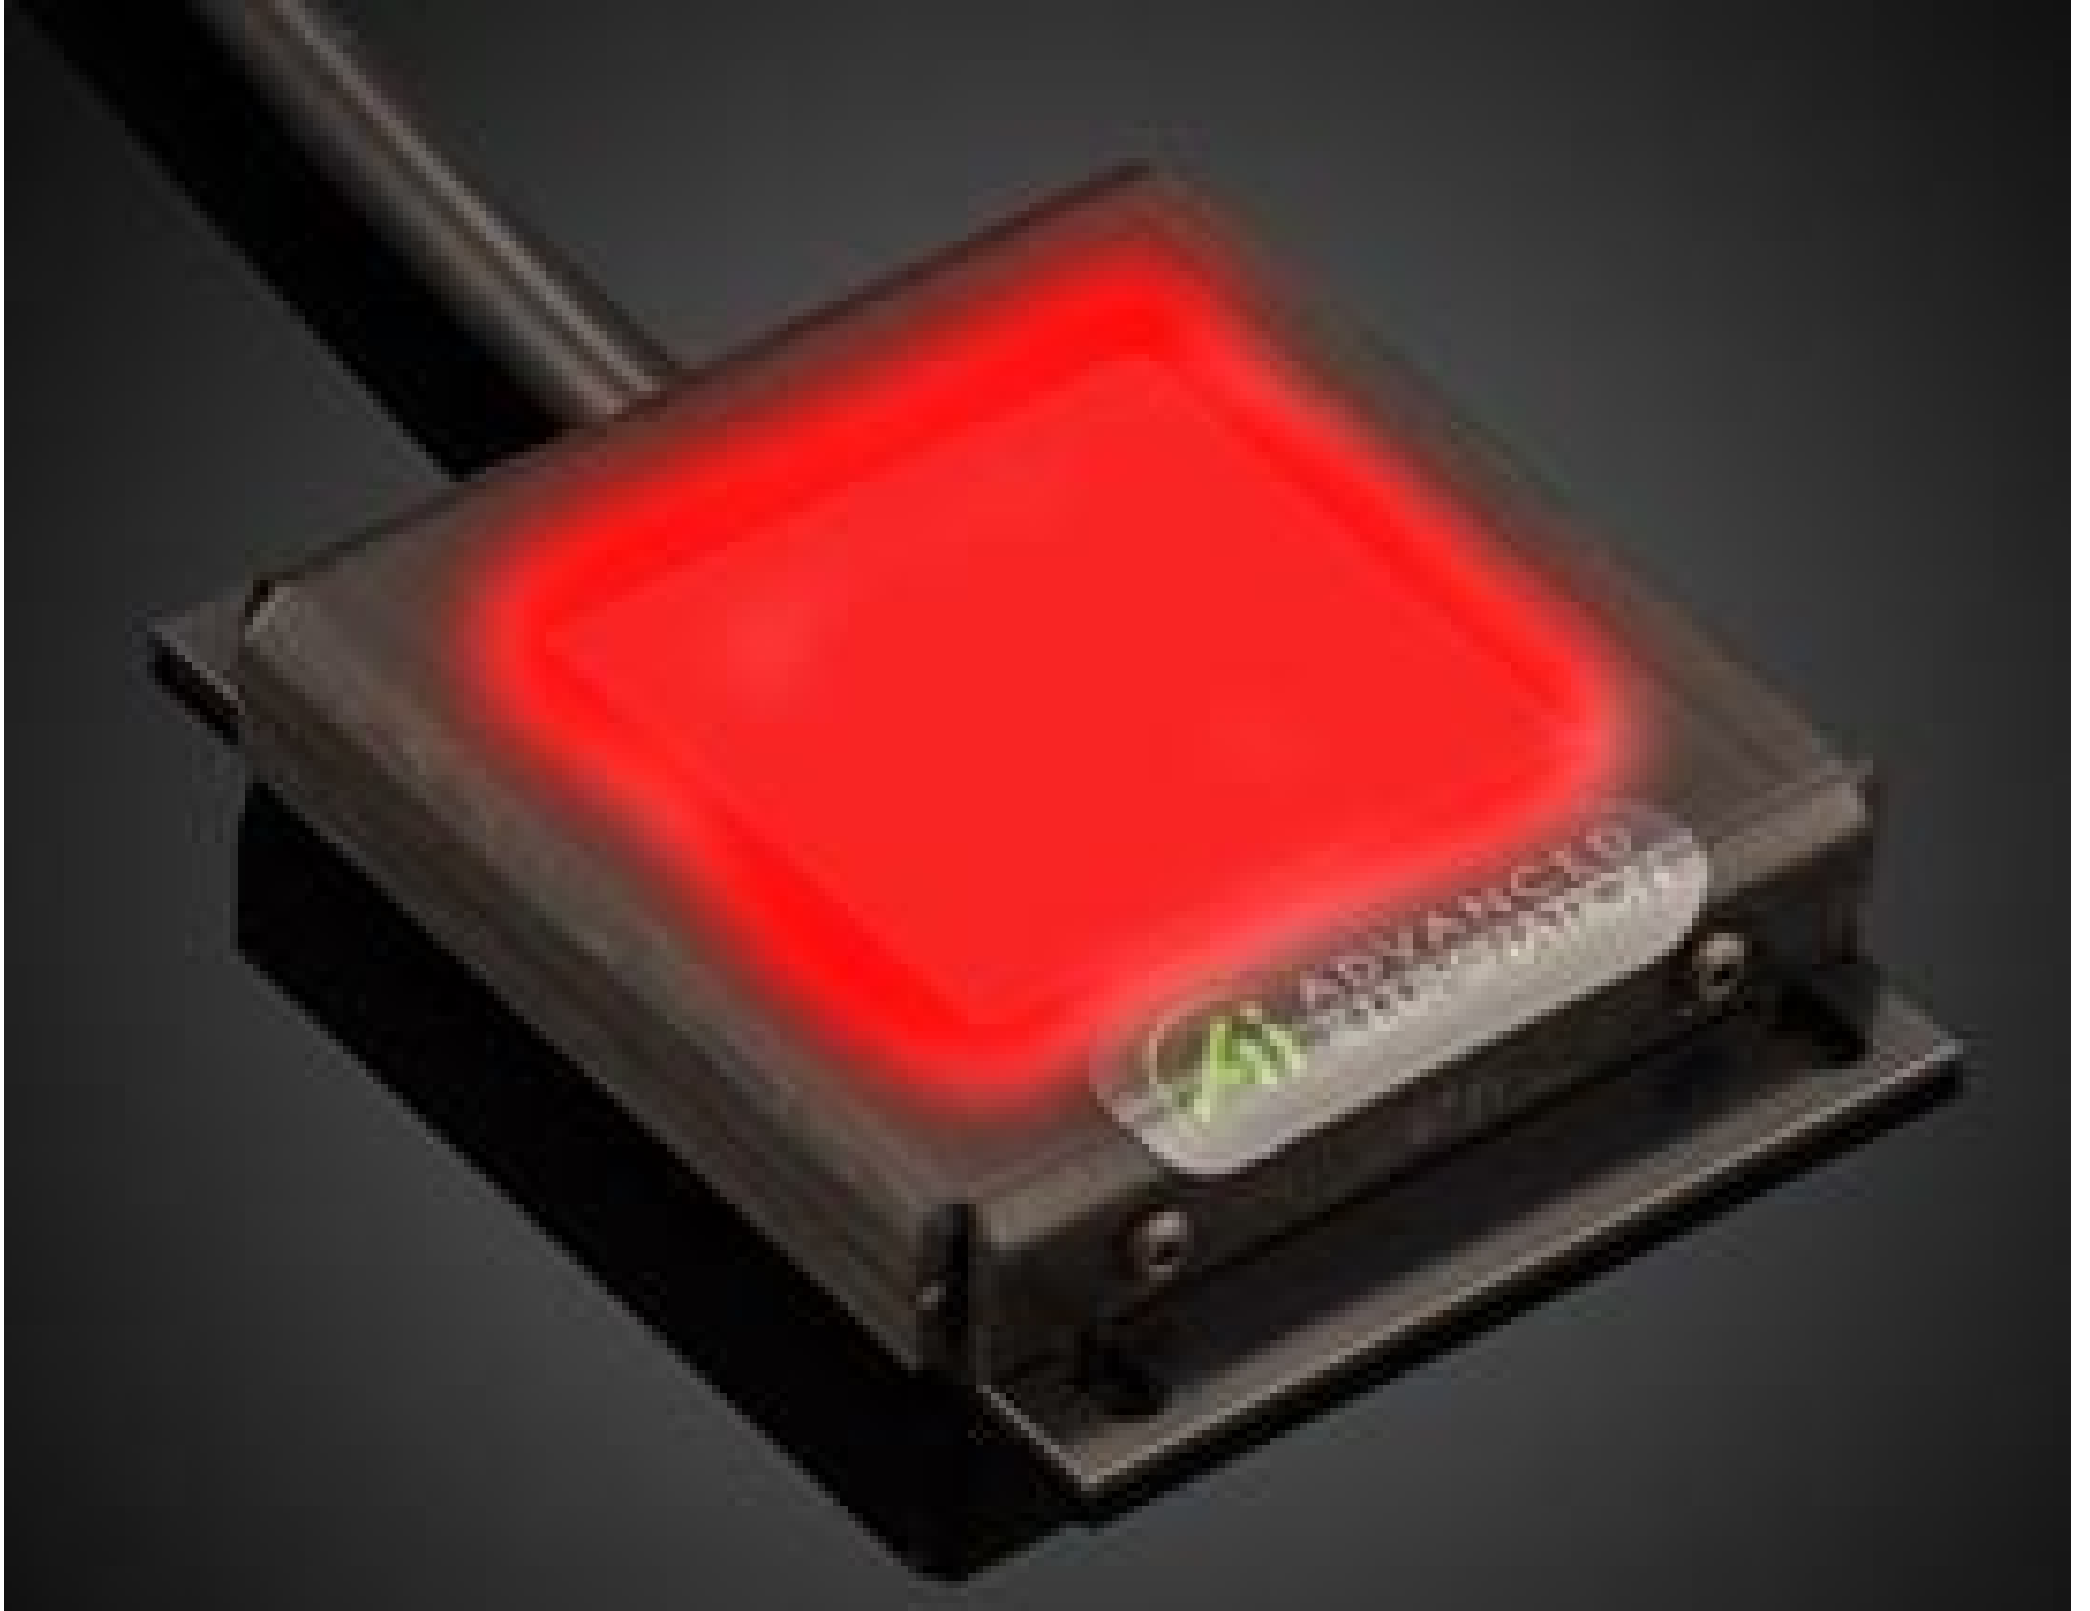

[See all 14 Products in Family](#)

100 x 100mm, Red 625nm, MicroBrite High Intensity Edge-Lit Backlights

See More by [Advanced Illumination](#)

Stock **#18-553** **1 In Stock**

⊖ 1 ⊕ C\$1,379⁰⁰

ADD TO CART

Volume Pricing	
Qty 1+	C\$1,379.00 each
Need More?	Request Quote

Product Downloads

General

BT100100-625IC **Model Number:**

50,000 **LED Lifetime (hours):**

LED Illuminator **Type of Illumination:**

Note:
Optional Manual Intensity Adjustment [#86-887](#) and [#89-555](#) are Available

Manufacturer:

Advanced Illumination

Backlight

Geometry:

Constant

Illumination Mode:

Physical & Mechanical Properties

120.02 x 104.60 x 11.25

Dimensions (mm):

195.04

Weight (g):

3.36 x 3.31

Active Area (inches):

Optical Properties

Red

Color: