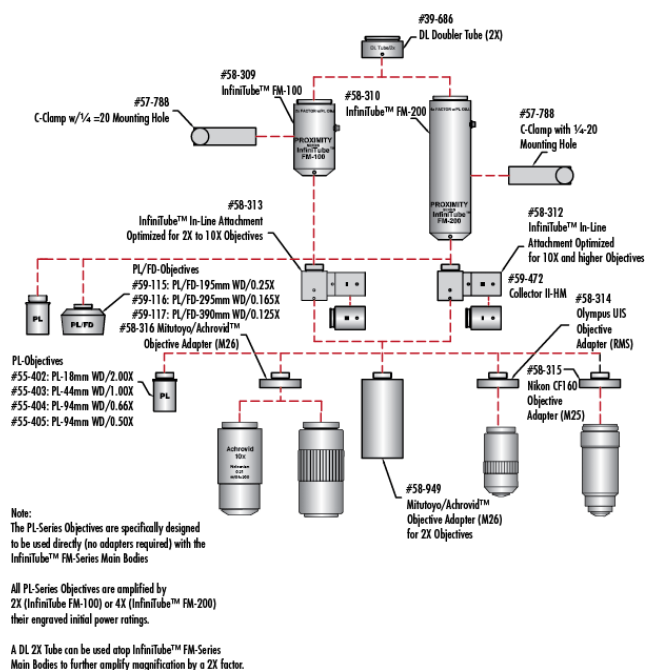

Sensor

2/3" **Maximum Sensor Format:**

Regulatory Compliance

Compliant **RoHS 2015:**

Compliant **Reach 224:**

View **Certificate of Conformance:**

Product Details

- Direct to Video C-Mount for 2/3" and Smaller Sensor Cameras
- Internal Focusing

InfiniTube™ FMSystems are used to mount infinite-conjugate objectives to C-mount cameras, yielding magnifications not possible with ordinary video lenses, such as 50X magnification. The InfiniTube™ system can be configured in a variety of fashions. It can be utilized alone (InfiniTube™ #58-310 or #58-309) for applications where illumination is provided from another source such as a backlight or directional illumination. The InfiniTube™ FMSystems can also be configured for in-line illumination with attachments. The first in-line attachment (#58-313) has been designed for high performance with objectives having a magnification of 10X or below and is not suggested for use with higher magnification objectives. The second in-line attachment (#58-312) has been designed to work with increased efficiency when used with magnifications of 10X or higher, but can be utilized with all magnifications. All in-line attachments accept our [Fiber Optic Light Guides](#) with a 0.312" tip diameter.

Note: [Standard system](#) for 2/3" sensors still available.

Technical Information

System Includes	Stock No.
InfiniTube In-Line Assembly Unit	#58-311
Hitachi KP-D20B Camera	#55-837
15.1" Diagonal LCD Monitor (US version only)	#56-522
Y-C Cable (6 ft.)	#39-255
Mitutoyo/Achrovid™ Objective Adapter	#58-316
M-150 Fiber Optic Illuminator	#55-718
Fiber Optic Light Guide (48" L)	#39-367
Fiber Optic Adapter	#38-944
Standard Boom Stand	#54-120
Rack & Pinion Mounting Plate	#54-123
C-Clamp with 1/4-20 Mounting Hole	#57-788