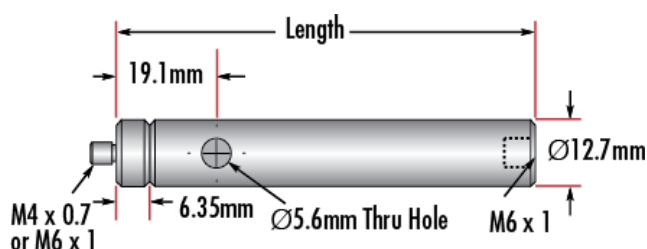

0.5   Diameter (inches):

12.70   Diameter (mm):

Threading & Mounting

M4 x 0.7   Male Thread:

Regulatory Compliance

Compliant   RoHS 2015:

View   Certificate of Conformance:

Compliant   REACH 241:

Product Details

- Male M4 x 0.7 or M6 x 1.0 Stud, Female M6 x 1.0 Base
- Posts Include Interchangeable Male Stud and Removable Base S.H.S.S.
- Available in Variety of Lengths
- [English Versions Also Available](#)

TECHSPEC® Metric Stainless Steel Mounting Posts include a 6.35mm long male thread stud adapter that is easily interchangeable with other adapters to ensure compatibility between these posts and any optical mount. Removing the included adapter reveals female M4 threads on the post. Each optical post also has a thru-hole to allow an Allen wrench or other tool to rotate the post easily. Thread values are laser engraved on each post for quick identification and integration. TECHSPEC Metric Stainless Steel Mounting Posts are offered in a variety of lengths. [English versions are also available for purchase.](#)

Technical Information

Stock No.	Description	Qty
#68-231		
#58-950	Steel Post, 25.4mm Length	1
#58-951	Steel Post, 38.1mm Length	1
#58-952	Steel Post, 50.8mm Length	2
#58-954	Steel Post, 76.2mm Length	2
#58-955	Steel Post, 101.6mm Length	2
#58-956	Steel Post, 152.4mm Length	1
#58-957	Steel Post, 203.2mm Length	1

Stock No.	Description	Qty
#68-232		
#59-757	Steel Post, 25.4mm Length	1
#59-758	Steel Post, 38.1mm Length	1
#59-759	Steel Post, 50.8mm Length	2
#59-761	Steel Post, 76.2mm Length	2
#59-762	Steel Post, 101.6mm Length	2
#59-763	Steel Post, 152.4mm Length	1
#59-764	Steel Post, 203.2mm Length	1