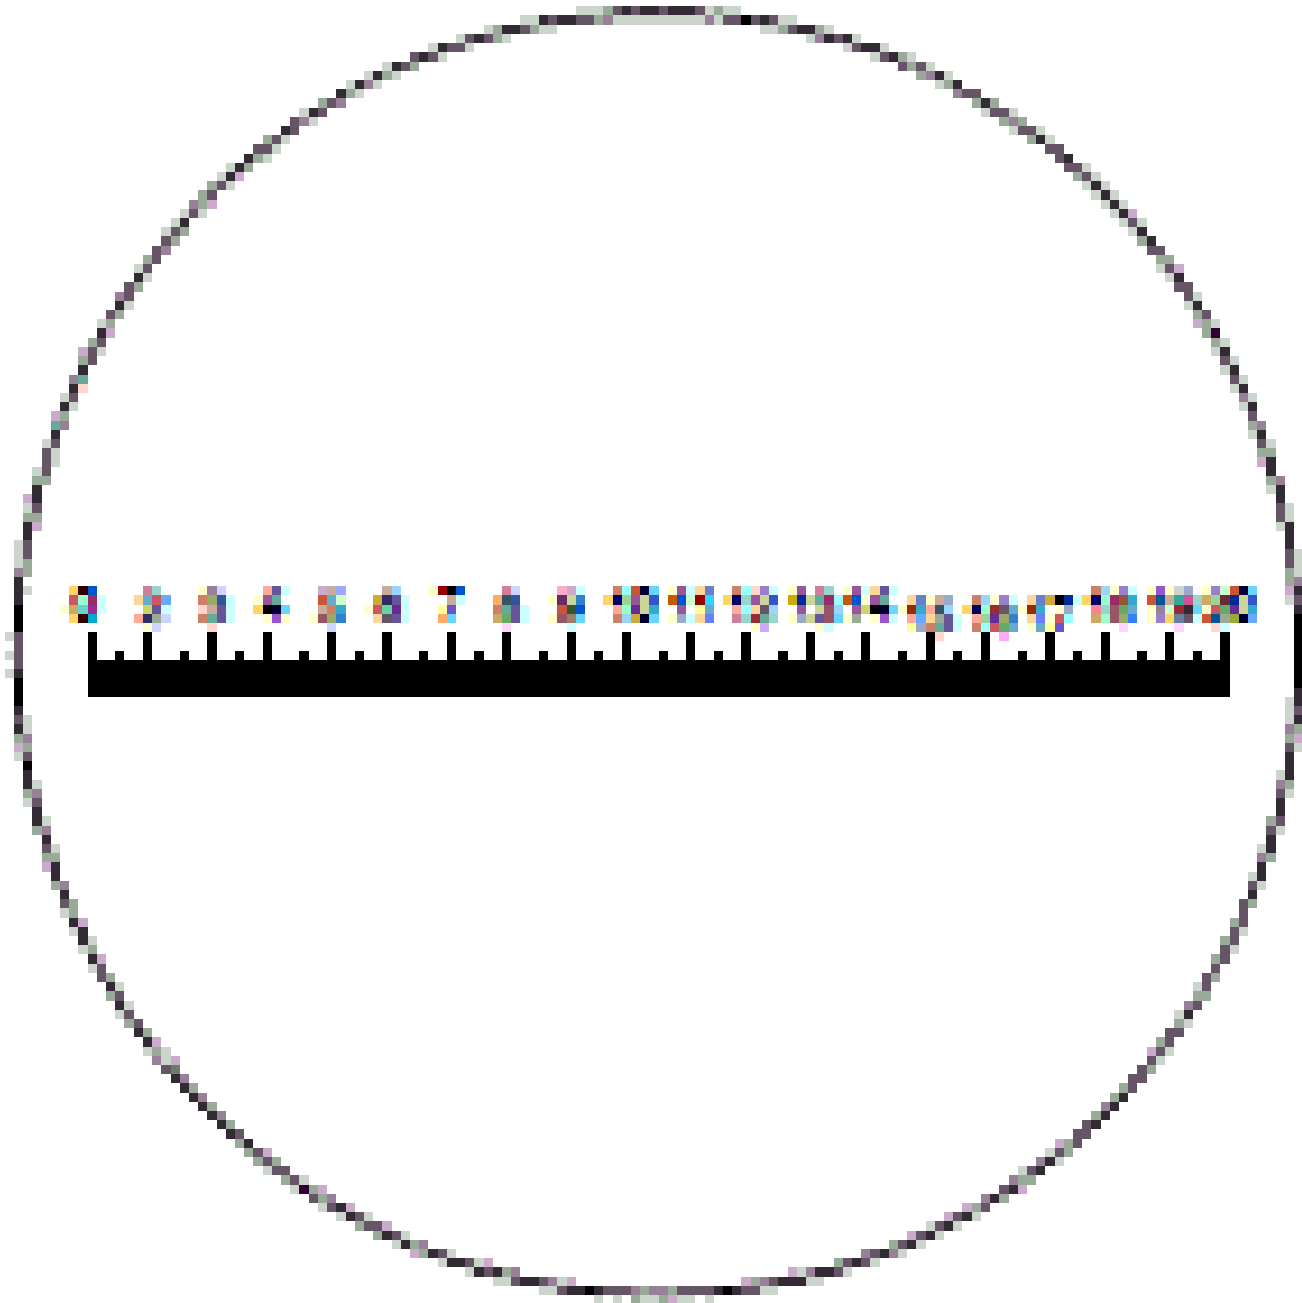

# 10X Illuminated Loupe w/ Linear Scale

Linear Scale

Stock #39-100 **2 In Stock**

⊖ 1 ⊕ C\$254<sup>00</sup>

**ADD TO CART**

### Physical & Mechanical Properties

Field of View (inches):  
1.00

Diameter of Included Lens (inches):  
0.75

Diameter of Compatible Reticle (mm):  
35.00

1.75 **Height (inches):**

### Illuminated Loupe with Scale

This magnifier is built into a fully removable flashlight-type assembly for illumination. Includes a hard-shell vinyl case. Requires two "C" batteries, not included. Unit measures 1-3/8" Dia x 7"L, weighs 3.5 oz 7X includes a 26mm diameter reticle with a scale of 0 - 20mm in 0.1mm increments. 10X includes a 35mm diameter reticle with a scale of 15 - 0 - 15mm in 0.1mm increments.