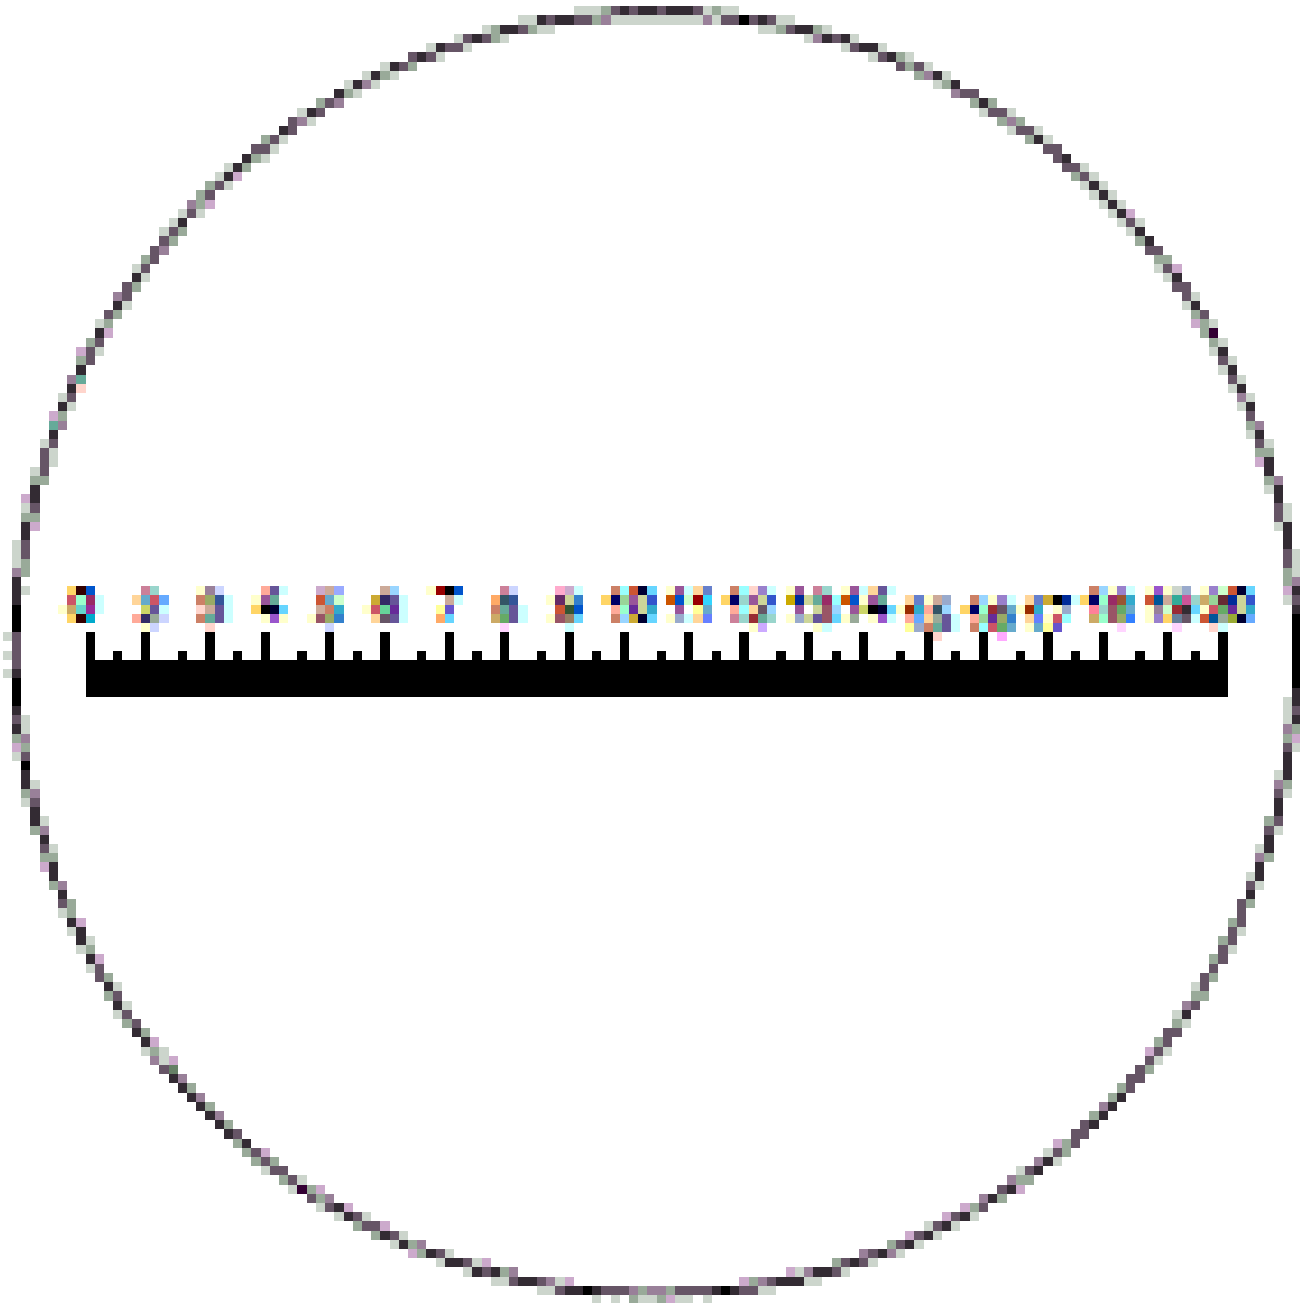

# 10X Loupe w/ 5 Scales Set

Linear Scale

Stock **#39-098** **20+ In Stock**

⊖ 1 ⊕ C\$324<sup>00</sup>

**ADD TO CART**

### Physical & Mechanical Properties

Field of View (inches):  
1.00

Diameter of Included Lens (inches):  
0.75

Diameter of Compatible Reticle (mm):  
35.00

1.75 **Height (inches):**

### Loupe with 5 Scales Set

Each set comes with 5 individual reticle scales (26mm diameter for 7X, 35mm diameter for 10X) in a hard-shell vinyl storage case. The 7X or 10X focusing magnifier is a multi-element design with a removable clear acrylic base. Set includes [Linear Scale](#), [Multi-Scale](#), [Counting Grid](#), [Thickness Scale](#), and [Thread Size](#) reticles.

- 7X and 10X Magnifications Available
- Choose from Loupe, Illuminated Loupe and Loupe Sets
- Reticle Included with Each Option

Peak 7X or 10X Measuring Loupes come with a removable glass reticle scale placed in direct contact with the work to be measured for precise comparison. Additional [reticles](#) are also available. All models feature smooth-helicoid twist focus and fully coated achromatic lens systems for color correct flat field viewing. Peak 7X or 10X Measuring Loupes are offered in with a singular loupe, an illuminated loupe, and loupe sets. The included lens features a 0.75" diameter.