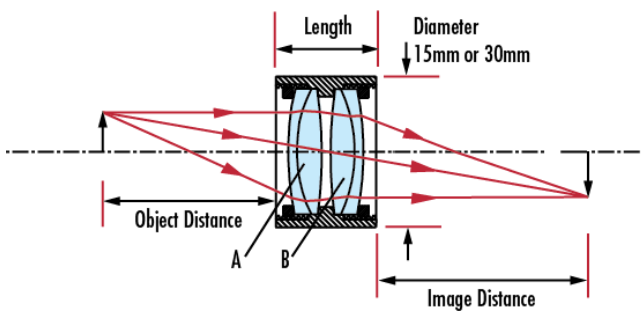

Optical Properties

N-BAF10 / N-SF10 / N-BAF10 / N-SF10	Substrate: ☐
40-20	Surface Quality:
f/1.28	Working f#:
MgF₂ (400-700nm)	Coating:
R_{avg} ≤ 1.75% @ 400 - 700nm	Coating Specification:
30.00	Effective Focal Length EFL A (mm):
30.00	Effective Focal Length EFL B (mm):
1:1	Magnification:
19.19	Object Distance (mm):
400 - 700	Wavelength Range (nm):

Regulatory Compliance

Compliant	RoHS 2015:
Compliant	Reach 209:
View	Certificate of Conformance:

Product Details

- 15mm and 30mm Diameter Options
- AR Coated Lenses
- Mounted Achromatic Pairs Kits Available

TECHSPEC® Mounted Achromatic Lens Pairs combine popular TECHSPEC® Achromats into common configurations used for relay and projection applications. Packaged in slim-line aluminum housing, each pair is ready for integration into a host of OEM applications, eliminating the need to handle loose optics. 15.0mm pairs can be coupled into C-mount components using [Helicoid Barrel Accessory](#). TECHSPEC Mounted Achromatic Lens Pairs have also been oriented for optimum system performance. All lenses, 15.0mm and 30.0mm, are AR coated. Lower f# pairs may not be ideal for imaging applications depending on the performance requirements. Cylinder lenses can be incorporated into empty barrels in order to generate lines or sheets of light.

Technical Information

Coating Curves