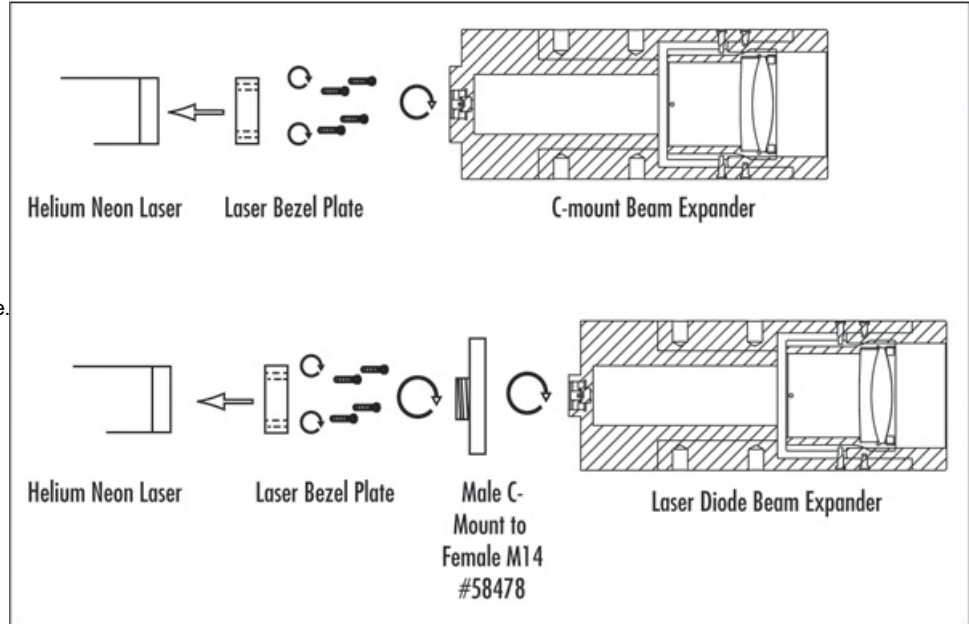

the laser is slotted for lab table mounting. These Lumentum HeNe Lasers also feature self-contained power supplies for simple system integration. Typical applications include alignment, metrology, and inspection.

Note: Lumentum was previously known as JDSU. These HeNe lasers comply with 21CFR1040 and IEC 825-1:1993.

Technical Information

Beam Expander Mounting Configurations Click on an item below to be brought to that item's product page.