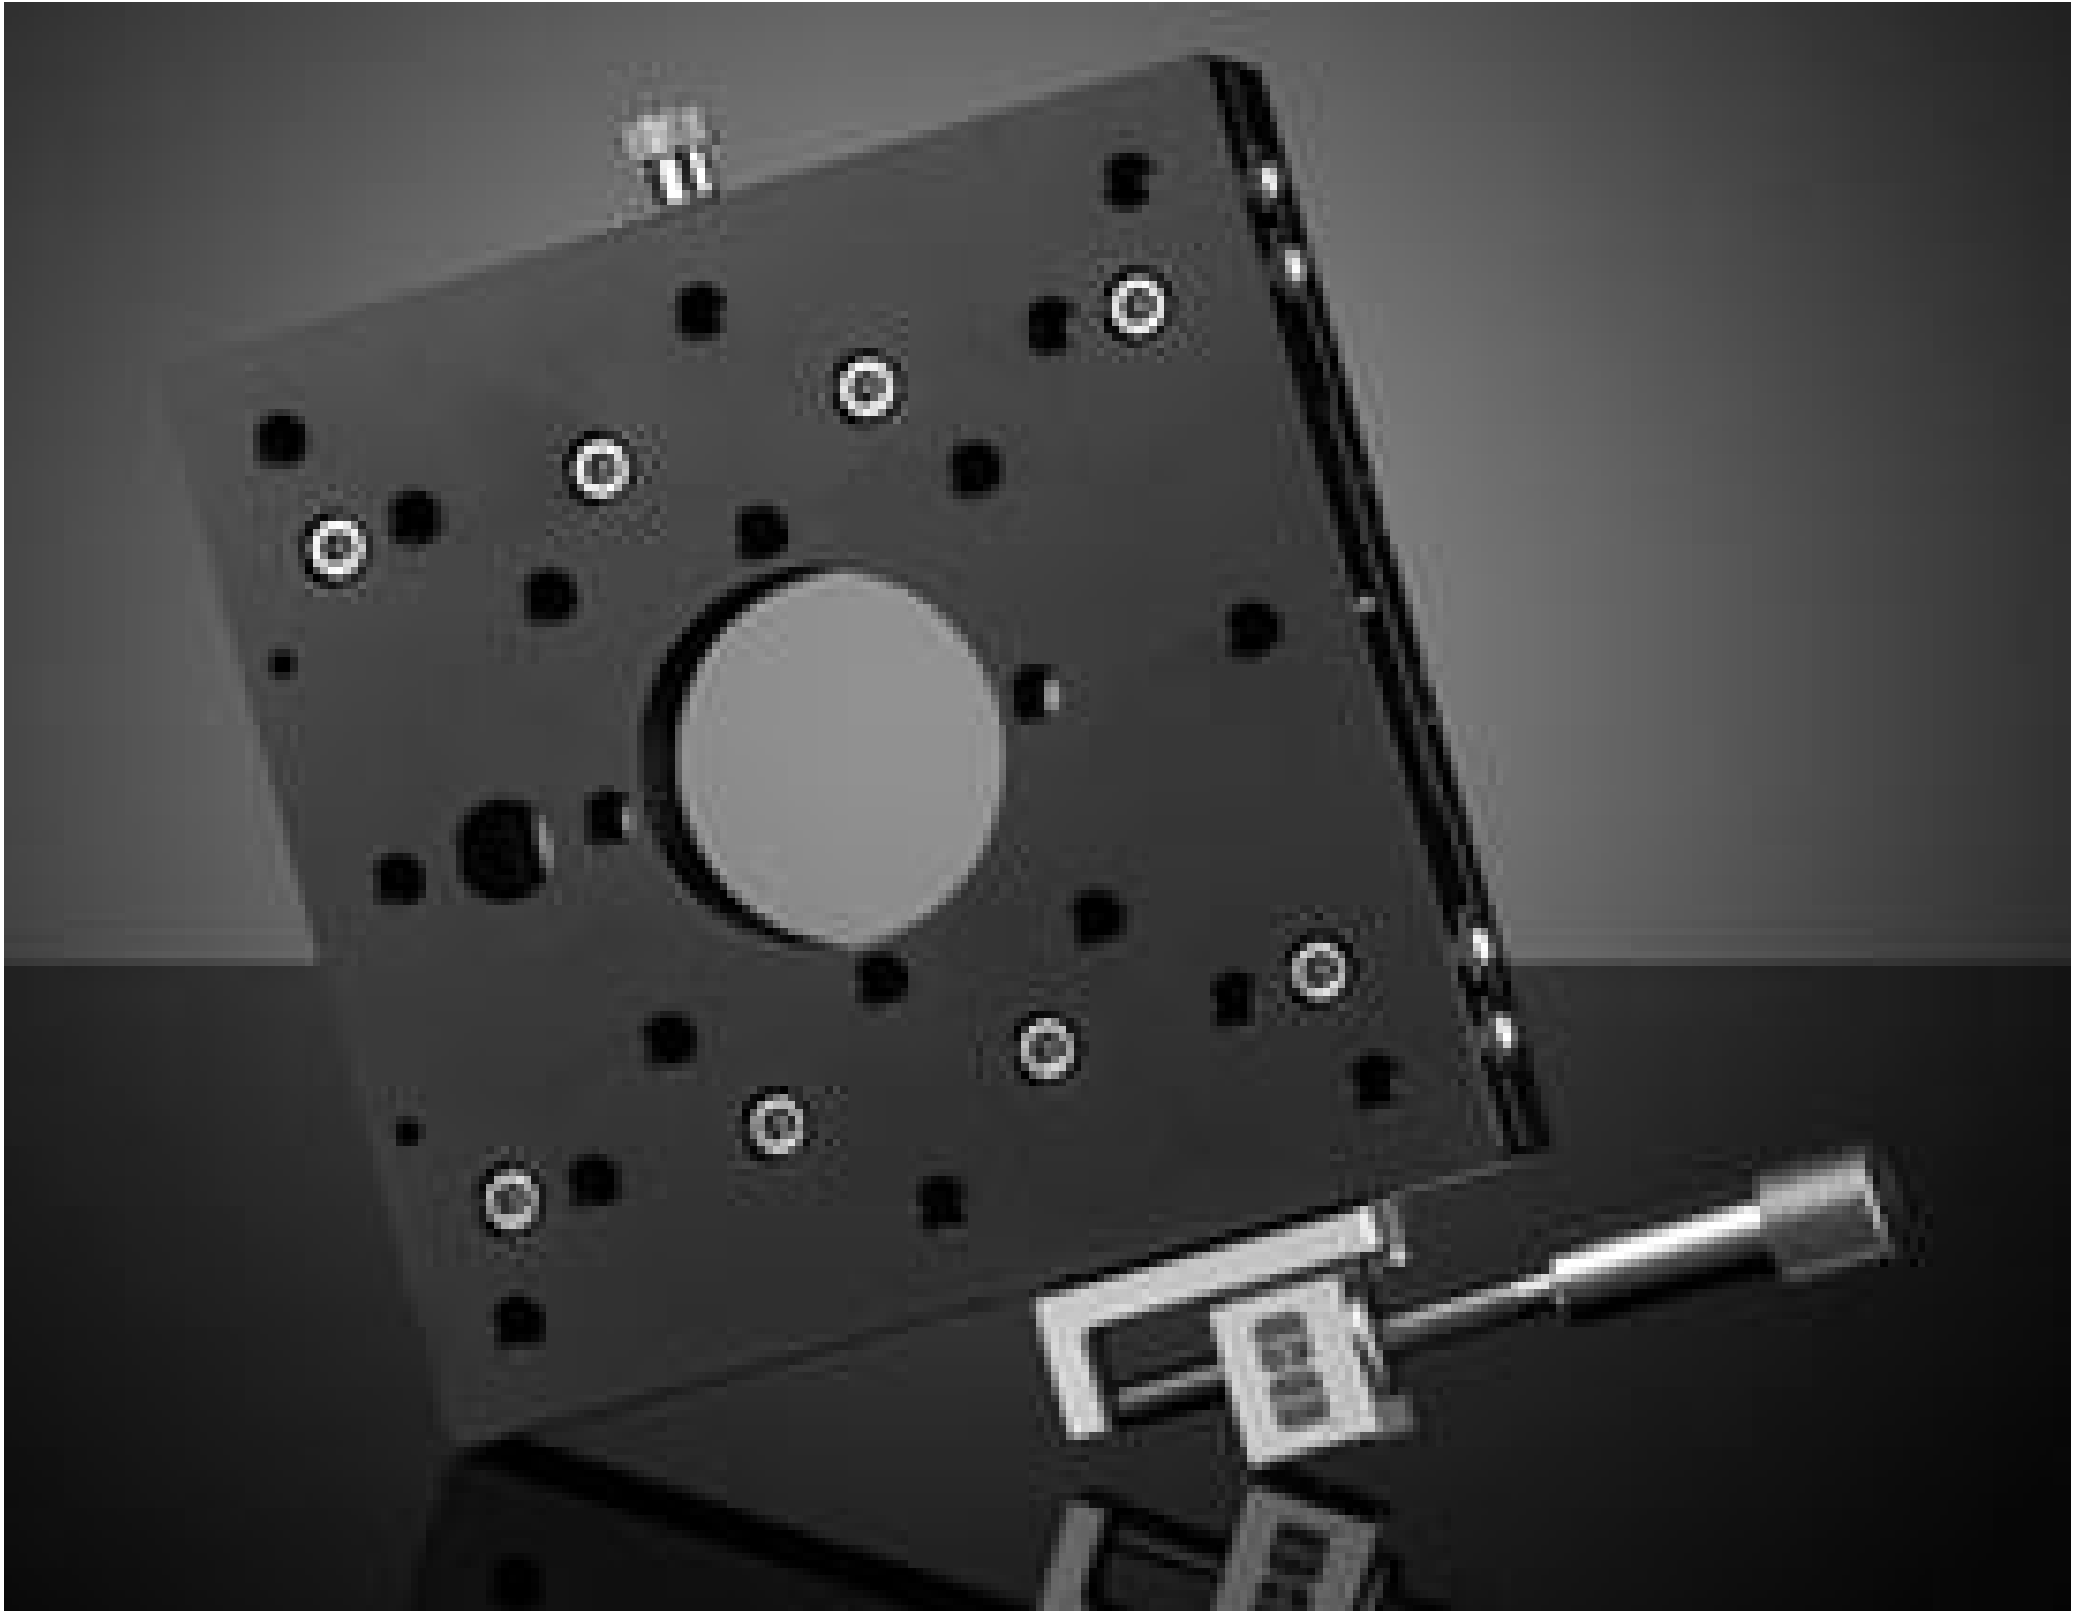

TECHSPEC® 125mm, Side Drive, Thru-Hole, English Stage

Stock #66-465 **8 In Stock**

- 1 + C\$994.⁰⁰

ADD TO CART

Volume Pricing	
Qty 1-2	C\$994.00 each
Qty 3+	C\$867.30 each
Need More?	Request Quote

Product Downloads

General

English **Type:**

Physical & Mechanical Properties

Linear (X) **Type of Movement:**

Crossed Roller Bearing **Guide System:**

Side Drive **Drive Orientation:**