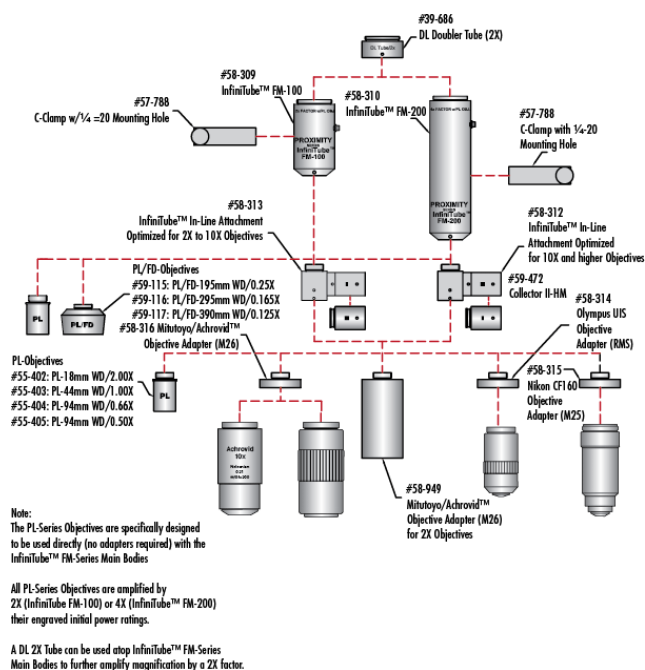

1/2"

Regulatory Compliance

RoHS 2015:

Compliant

Reach 224:

Compliant

Certificate of Conformance:

[View](#)

Product Details

- Direct to Video C-Mount for 2/3" and Smaller Sensor Cameras
- Internal Focusing

InfiniTube™ FMSystems are used to mount infinite-conjugate objectives to C-mount cameras, yielding magnifications not possible with ordinary video lenses, such as 50X magnification. The InfiniTube™ system can be configured in a variety of fashions. It can be utilized alone (InfiniTube™ #58-310 or #58-309) for applications where illumination is provided from another source such as a backlight or directional illumination. The InfiniTube™ FMSystems can also be configured for in-line illumination with attachments. The first in-line attachment (#58-313) has been designed for high performance with objectives having a magnification of 10X or below and is not suggested for use with higher magnification objectives. The second in-line attachment (#58-312) has been designed to work with increased efficiency when used with magnifications of 10X or higher, but can be utilized with all magnifications. All in-line attachments accept our [Fiber Optic Light Guides](#) with a 0.312" tip diameter.

Note: [Standard system](#) for 2/3" sensors still available.

Technical Information

System Includes	Stock No.
InfiniTube In-Line Assembly Unit	#58-311
Hitachi KP-D20B Camera	#55-837
15.1" Diagonal LCD Monitor (US version only)	#56-522
Y-C Cable (6 ft.)	#39-255
Mitutoyo/Achrovid™ Objective Adapter	#58-316
M-150 Fiber Optic Illuminator	#55-718
Fiber Optic Light Guide (48" L)	#39-367
Fiber Optic Adapter	#38-944
Standard Boom Stand	#54-120
Rack & Pinion Mounting Plate	#54-123
C-Clamp with 1/4-20 Mounting Hole	#57-788