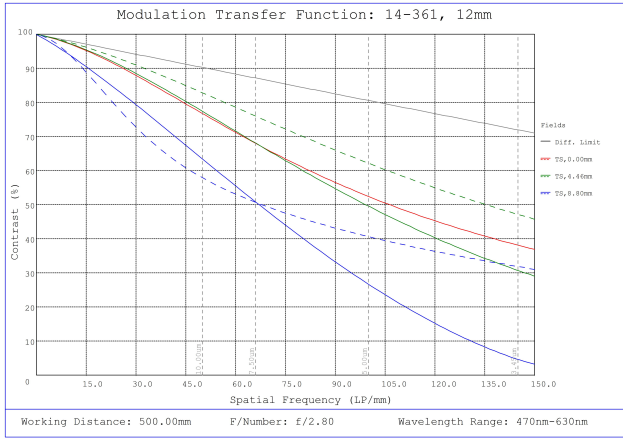

### Technical Information

#14-361, 12mm LT Series Fixed Focal Length Lens, Distortion Plot

#14-361, 12mm LT Series Fixed Focal Length Lens, Relative Illumination Plot

#14-361, 12mm LT Series Fixed Focal Length Lens, Working Distance versus Field of View Plot

#14-361, 12mm LT Series Fixed Focal Length Lens, Modulated Transfer Function (MTF) Plot, 500mm Working Distance, f2.8

#14-361, 12mm LT Series Fixed Focal Length Lens, Depth of Field Plot, 500mm Working Distance, f2.8