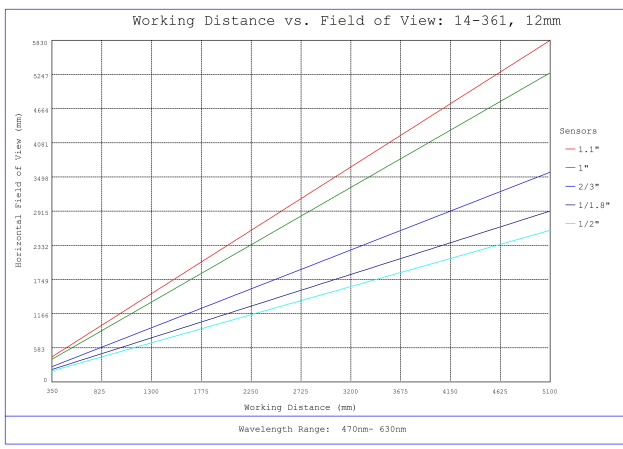

#14-361, 12mm LT Series Fixed Focal Length Lens, Working Distance versus Field of View Plot