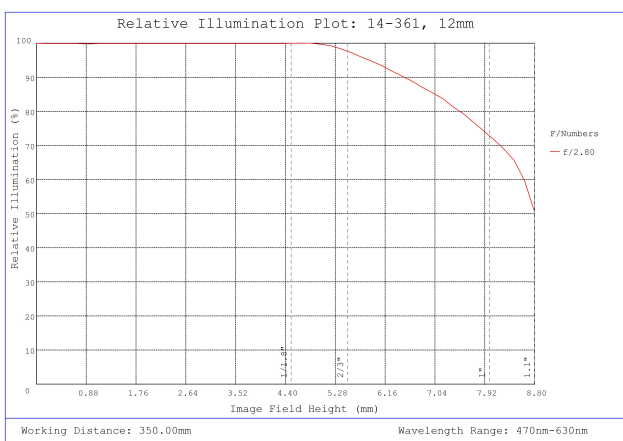

#14-361, 12mm LT Series Fixed Focal Length Lens, Relative Illumination Plot