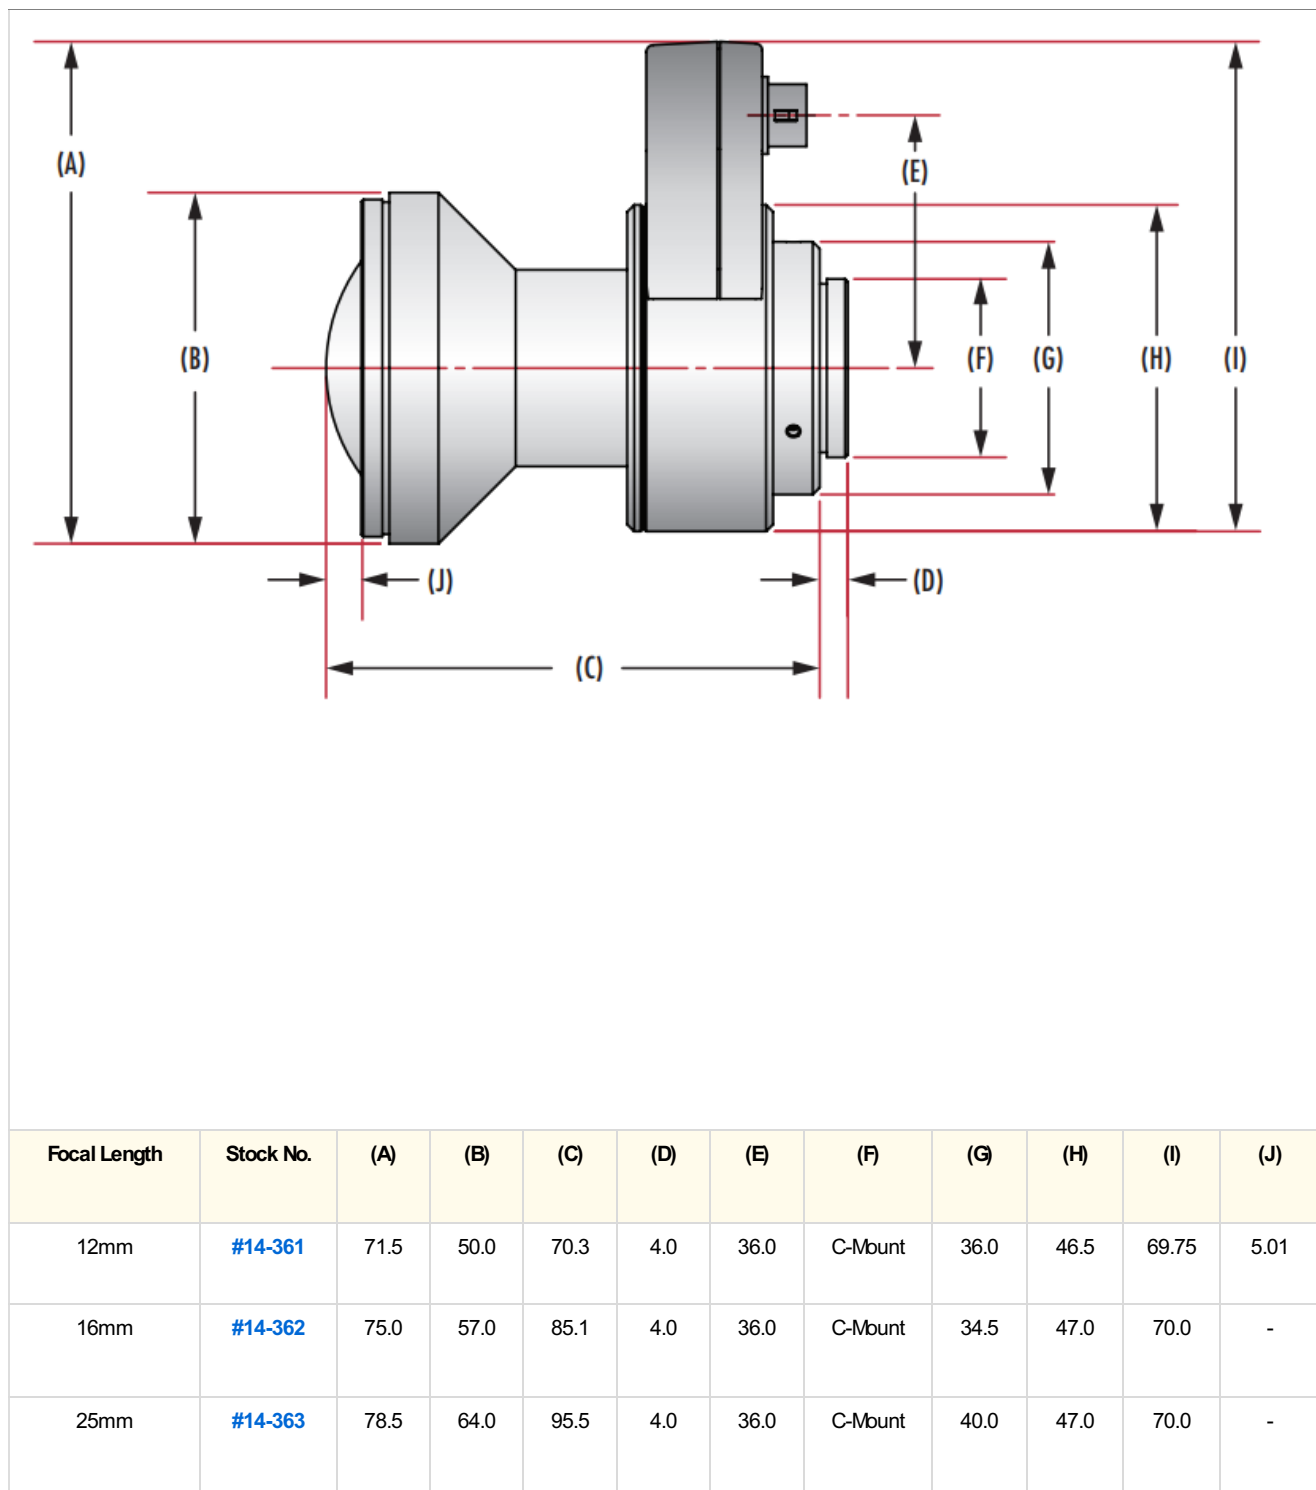

### Technical Information

#14-361, 12mm LT Series Fixed Focal Length Lens, Distortion Plot

#14-361, 12mm LT Series Fixed Focal Length Lens, Relative Illumination Plot

#14-361, 12mm LT Series Fixed Focal Length Lens, Working Distance versus Field of View Plot

#14-361, 12mm LT Series Fixed Focal Length Lens, Modulated Transfer Function (MTF) Plot, 500mm Working Distance, f2.8

#14-361, 12mm LT Series Fixed Focal Length Lens, Depth of Field Plot, 500mm Working Distance, f2.8

#14-361, 12mm LT Series Fixed Focal Length Lens, Modulated Transfer Function (MTF) Plot, 1000mm Working Distance, f2.8

#14-361, 12mm LT Series Fixed Focal Length Lens, Depth of Field Plot, 1000mm Working Distance, f2.8