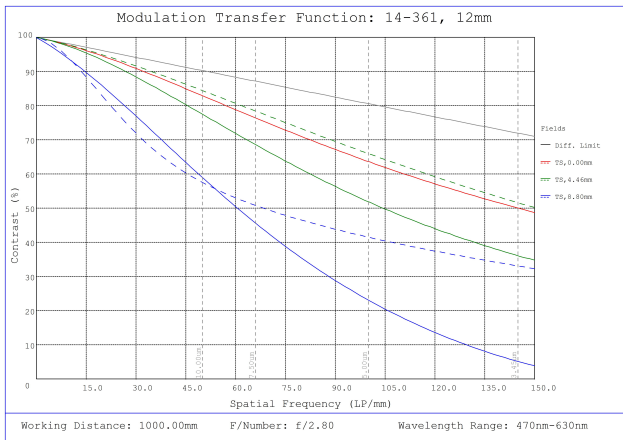

### Technical Information

#14-361, 12mm LT Series Fixed Focal Length Lens, Distortion Plot

#14-361, 12mm LT Series Fixed Focal Length Lens, Relative Illumination Plot

#14-361, 12mm LT Series Fixed Focal Length Lens, Working Distance versus Field of View Plot

#14-361, 12mm LT Series Fixed Focal Length Lens, Modulated Transfer Function (MTF) Plot, 500mm Working Distance, f2.8

#14-361, 12mm LT Series Fixed Focal Length Lens, Depth of Field Plot, 500mm Working Distance, f2.8