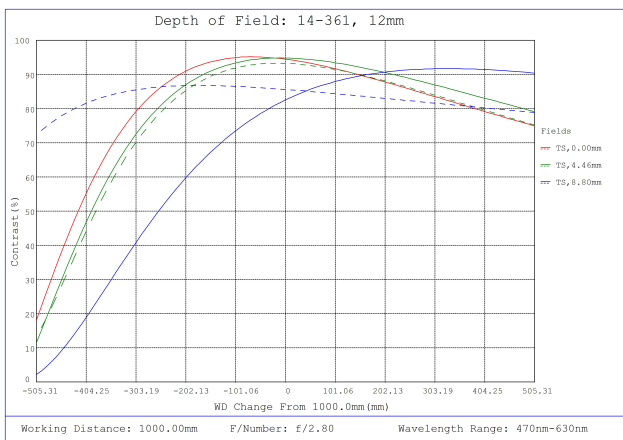

#14-361, 12mm LT Series Fixed Focal Length Lens, Depth of Field Plot, 1000mm Working Distance, f2.8