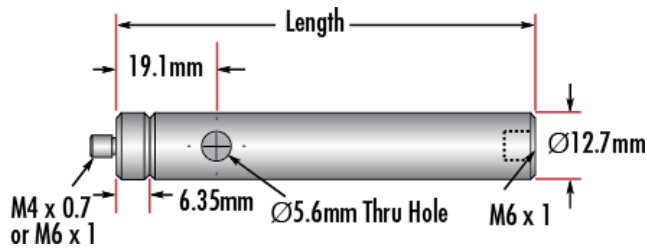

Note:
Adapter #58-984 is included. Additional [thread adapters](#) available separately.

Physical & Mechanical Properties

152.40 **Length (mm):**

6.0 **Length (inches):**

12.70 **Diameter (mm):**

0.5 **Diameter (inches):**

Threading & Mounting

Male Thread:
M4 x 0.7

Regulatory Compliance

RoHS 2015:
[Compliant](#)

Certificate of Conformance:
[View](#)

REACH 241:
[Compliant](#)

Product Details

- Male M4 x 0.7 or M6 x 1.0 Stud, Female M6 x 1.0 Base
- Posts Include Interchangeable Male Stud and Removable Base S.H.S.S.
- Available in Variety of Lengths
- [English Versions Also Available](#)

TECHSPEC® Metric Stainless Steel Mounting Posts include a 6.35mm long male thread stud adapter that is easily interchangeable with other adapters to ensure compatibility between these posts and any optical mount. Removing the included adapter reveals female M4 threads on the post. Each optical post also has a thru-hole to allow an Allen wrench or other tool to rotate the post easily. Thread values are laser engraved on each post for quick identification and integration. TECHSPEC Metric Stainless Steel Mounting Posts are offered in a variety of lengths. [English versions are also available for purchase.](#)

Technical Information

#68-231

Stock No.	Description	Qty
#58-950	Steel Post, 25.4mm Length	1
#58-951	Steel Post, 38.1mm Length	1
#58-952	Steel Post, 50.8mm Length	2
#58-954	Steel Post, 76.2mm Length	2
#58-955	Steel Post, 101.6mm Length	2
#58-956	Steel Post, 152.4mm Length	1
#58-957	Steel Post, 203.2mm Length	1