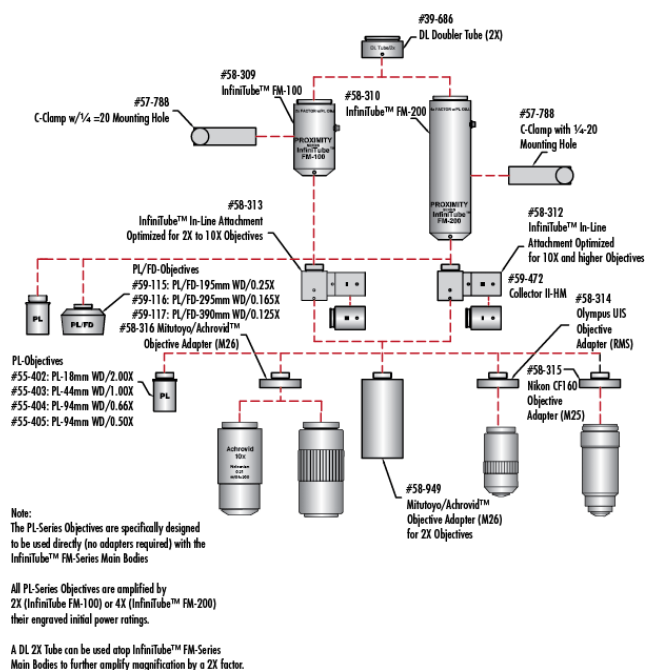

2/3" **Maximum Sensor Format:**

Regulatory Compliance

Compliant **RoHS 2015:**

Compliant **Reach 224:**

View **Certificate of Conformance:**

Product Details

- Direct to Video C-Mount for 2/3" and Smaller Sensor Cameras
- Internal Focusing

InfiniTube™ FMSystems are used to mount infinite-conjugate objectives to C-mount cameras, yielding magnifications not possible with ordinary video lenses, such as 50X magnification. The InfiniTube™ system can be configured in a variety of fashions. It can be utilized alone (InfiniTube™ #58-310 or #58-309) for applications where illumination is provided from another source such as a backlight or directional illumination. The InfiniTube™ FMSystems can also be configured for in-line illumination with attachments. The first in-line attachment (#58-313) has been designed for high performance with objectives having a magnification of 10X or below and is not suggested for use with higher magnification objectives. The second in-line attachment (#58-312) has been designed to work with increased efficiency when used with magnifications of 10X or higher, but can be utilized with all magnifications. All in-line attachments accept our [Fiber Optic Light Guides](#) with a 0.312" tip diameter.

Note: [Standard system](#) for 2/3" sensors still available.

Technical Information

System Includes	Stock No.
InfiniTube In-Line Assembly Unit	#58-311
Hitachi KP-D20B Camera	#55-837
15.1" Diagonal LCD Monitor (US version only)	#56-522
Y-C Cable (6 ft.)	#39-255
Mitutoyo/Achrovid™ Objective Adapter	#58-316
M-150 Fiber Optic Illuminator	#55-718
Fiber Optic Light Guide (48" L)	#39-367
Fiber Optic Adapter	#38-944
Standard Boom Stand	#54-120
Rack & Pinion Mounting Plate	#54-123
C-Clamp with 1/4-20 Mounting Hole	#57-788