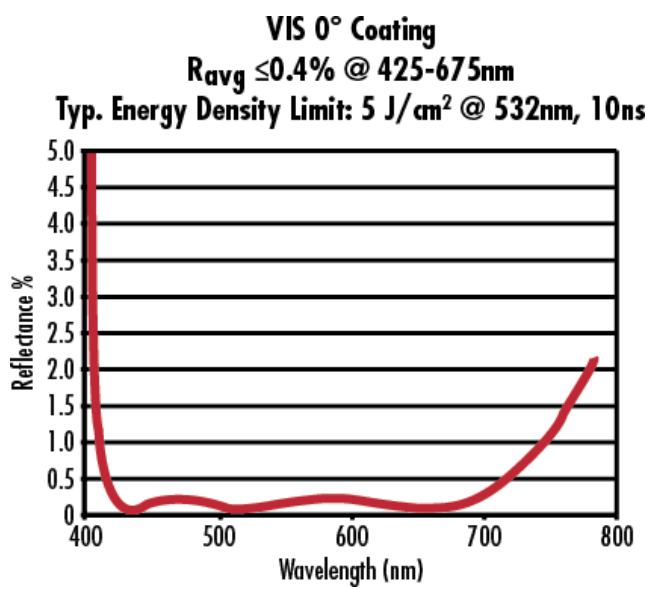

Optical Properties

Coating:
VIS 0° (425-675nm)

Coating Specification:
 $R_{avg} \leq 0.4\%$ @ 425 - 675nm

Wavelength Range (nm):
425 - 675

Regulatory Compliance

Certificate of Conformance:
[View](#)

Product Details

- Kits Available for 12.5mm and 25mm Diameter Lenses
- MgF₂, VIS 0°, and VIS-NIR Coating Options
- Compatible with [Tube](#) and [Optical Cage System](#) Mechanics
- Note: Potential change of packaging

TECHSPEC® Achromatic Lens Kits contain our highest quality optics with various effective focal lengths to fit our optics mounts. All lenses feature an Anti-Reflection coating. For complete specifications on each lens within each kit, please refer to the table in the Technical Information tab.

Note: Due to supply chain issues, our kits may be delivered with an alternative packaging solution in place of a wooden box. For any questions, please contact kits@edmundoptics.com.

Technical Information

Lens Specifications			Coating Options		
Effective Focal Length EFL	Back Focal Length BFL	f/#	MgF₂ Coating	VIS 0° Coating	VIS-NIR Coating
14mm	9.92mm	1.1	#45-209	#47-660	#49-321
20mm	16.45mm	1.6	#32-309	#47-661	#49-322
25mm	21.47mm	2.0	#32-311	#47-662	#49-323
30mm	26.12mm	2.4	#32-313	#47-663	#49-324
35mm	32.5mm	2.8	#45-210	#47-664	#49-325
40mm	37.54mm	3.2	#32-315	#47-665	#49-326
45mm	42.52mm	3.6	#45-136	#47-666	#49-327
50mm	47.61mm	4.0	#32-317	#47-667	#49-328
60mm	57.59mm	4.8	#45-137	#47-668	#49-329
75mm	72.35mm	6.0	#32-882	#47-669	#49-330
80mm	78.40mm	6.4	#45-409	#47-670	#49-331
90mm	88.47mm	7.2	#45-410	#47-671	#49-332
100mm	97.92mm	8.0	#45-265	#47-672	#49-333

Lens Specifications			Coating Options		
Effective Focal Length EFL	Back Focal length BFL	f/#	MgF₂ Coating	VIS 0° Coating	VIS-NIR Coating
30.0mm	22.23mm	1.2	#45-211	#47-633	#49-352
35.0mm	27.55mm	1.4	#32-319	#47-634	#49-353
40.0mm	33.26mm	1.6	#32-321	#47-635	#49-354
45.0mm	39.28mm	1.8	#45-212	#47-636	#49-355
50.0mm	43.53mm	2	#32-323	#47-637	#49-356
60.0mm	52.23mm	2.4	#32-724	#47-638	#49-357