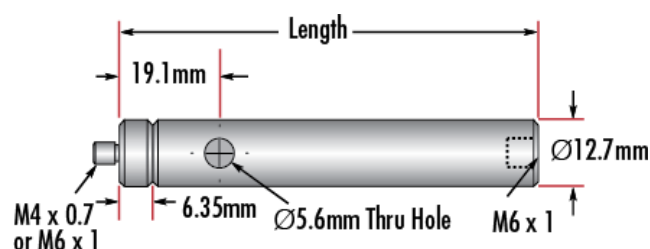

0.5 Diameter (inches):

12.70 Diameter (mm):

Threading & Mounting

M4 x 0.7 Male Thread:

Regulatory Compliance

Compliant RoHS 2015:

View Certificate of Conformance:

Compliant REACH 241:

Product Details

- Male M4 x 0.7 or M6 x 1.0 Stud, Female M6 x 1.0 Base
- Posts Include Interchangeable Male Stud and Removable Base S.H.S.S.
- Available in Variety of Lengths
- [English Versions Also Available](#)

TECHSPEC® Metric Stainless Steel Mounting Posts include a 6.35mm long male thread stud adapter that is easily interchangeable with other adapters to ensure compatibility between these posts and any optical mount. Removing the included adapter reveals female M4 threads on the post. Each optical post also has a thru-hole to allow an Allen wrench or other tool to rotate the post easily. Thread values are laser engraved on each post for quick identification and integration. TECHSPEC Metric Stainless Steel Mounting Posts are offered in a variety of lengths. [English versions are also available for purchase.](#)

Technical Information

Stock No.	Description	Qty
#68-231		
#58-950	Steel Post, 25.4mm Length	1
#58-951	Steel Post, 38.1mm Length	1
#58-952	Steel Post, 50.8mm Length	2
#58-954	Steel Post, 76.2mm Length	2
#58-955	Steel Post, 101.6mm Length	2
#58-956	Steel Post, 152.4mm Length	1
#58-957	Steel Post, 203.2mm Length	1

Stock No.	Description	Qty
#68-232		
#59-757	Steel Post, 25.4mm Length	1
#59-758	Steel Post, 38.1mm Length	1
#59-759	Steel Post, 50.8mm Length	2
#59-761	Steel Post, 76.2mm Length	2
#59-762	Steel Post, 101.6mm Length	2
#59-763	Steel Post, 152.4mm Length	1
#59-764	Steel Post, 203.2mm Length	1