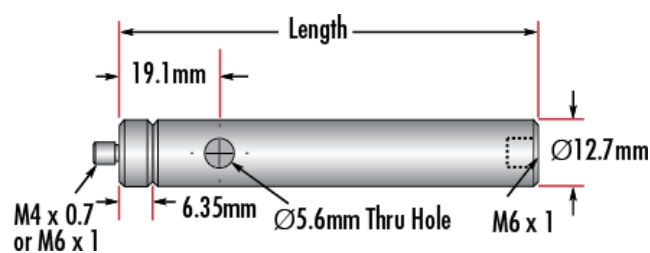

Diameter (inches):

0.5

Diameter (mm):

12.70

Threading & Mounting

Male Thread:

M6 x 1.0

Regulatory Compliance

RoHS 2015:

Compliant

Certificate of Conformance:

[View](#)

REACH 241:

Compliant

Product Details

- Male M4 x 0.7 or M6 x 1.0 Stud, Female M6 x 1.0 Base
- Posts Include Interchangeable Male Stud and Removable Base S.H.S.S.
- Available in Variety of Lengths
- [English Versions Also Available](#)

TECHSPEC® Metric Stainless Steel Mounting Posts include a 6.35mm long male thread stud adapter that is easily interchangeable with other adapters to ensure compatibility between these posts and any optical mount. Removing the included adapter reveals female M4 threads on the post. Each optical post also has a thru-hole to allow an Allen wrench or other tool to rotate the post easily. Thread values are laser engraved on each post for quick identification and integration. TECHSPEC Metric Stainless Steel Mounting Posts are offered in a variety of lengths. [English versions are also available for purchase.](#)

Technical Information

#68-231		
Stock No.	Description	Qty
#58-950	Steel Post, 25.4mm Length	1
#58-951	Steel Post, 38.1mm Length	1
#58-952	Steel Post, 50.8mm Length	2
#58-954	Steel Post, 76.2mm Length	2
#58-955	Steel Post, 101.6mm Length	2
#58-956	Steel Post, 152.4mm Length	1
#58-957	Steel Post, 203.2mm Length	1

#68-232		
Stock No.	Description	Qty
#59-757	Steel Post, 25.4mm Length	1
#59-758	Steel Post, 38.1mm Length	1
#59-759	Steel Post, 50.8mm Length	2
#59-761	Steel Post, 76.2mm Length	2
#59-762	Steel Post, 101.6mm Length	2
#59-763	Steel Post, 152.4mm Length	1
#59-764	Steel Post, 203.2mm Length	1