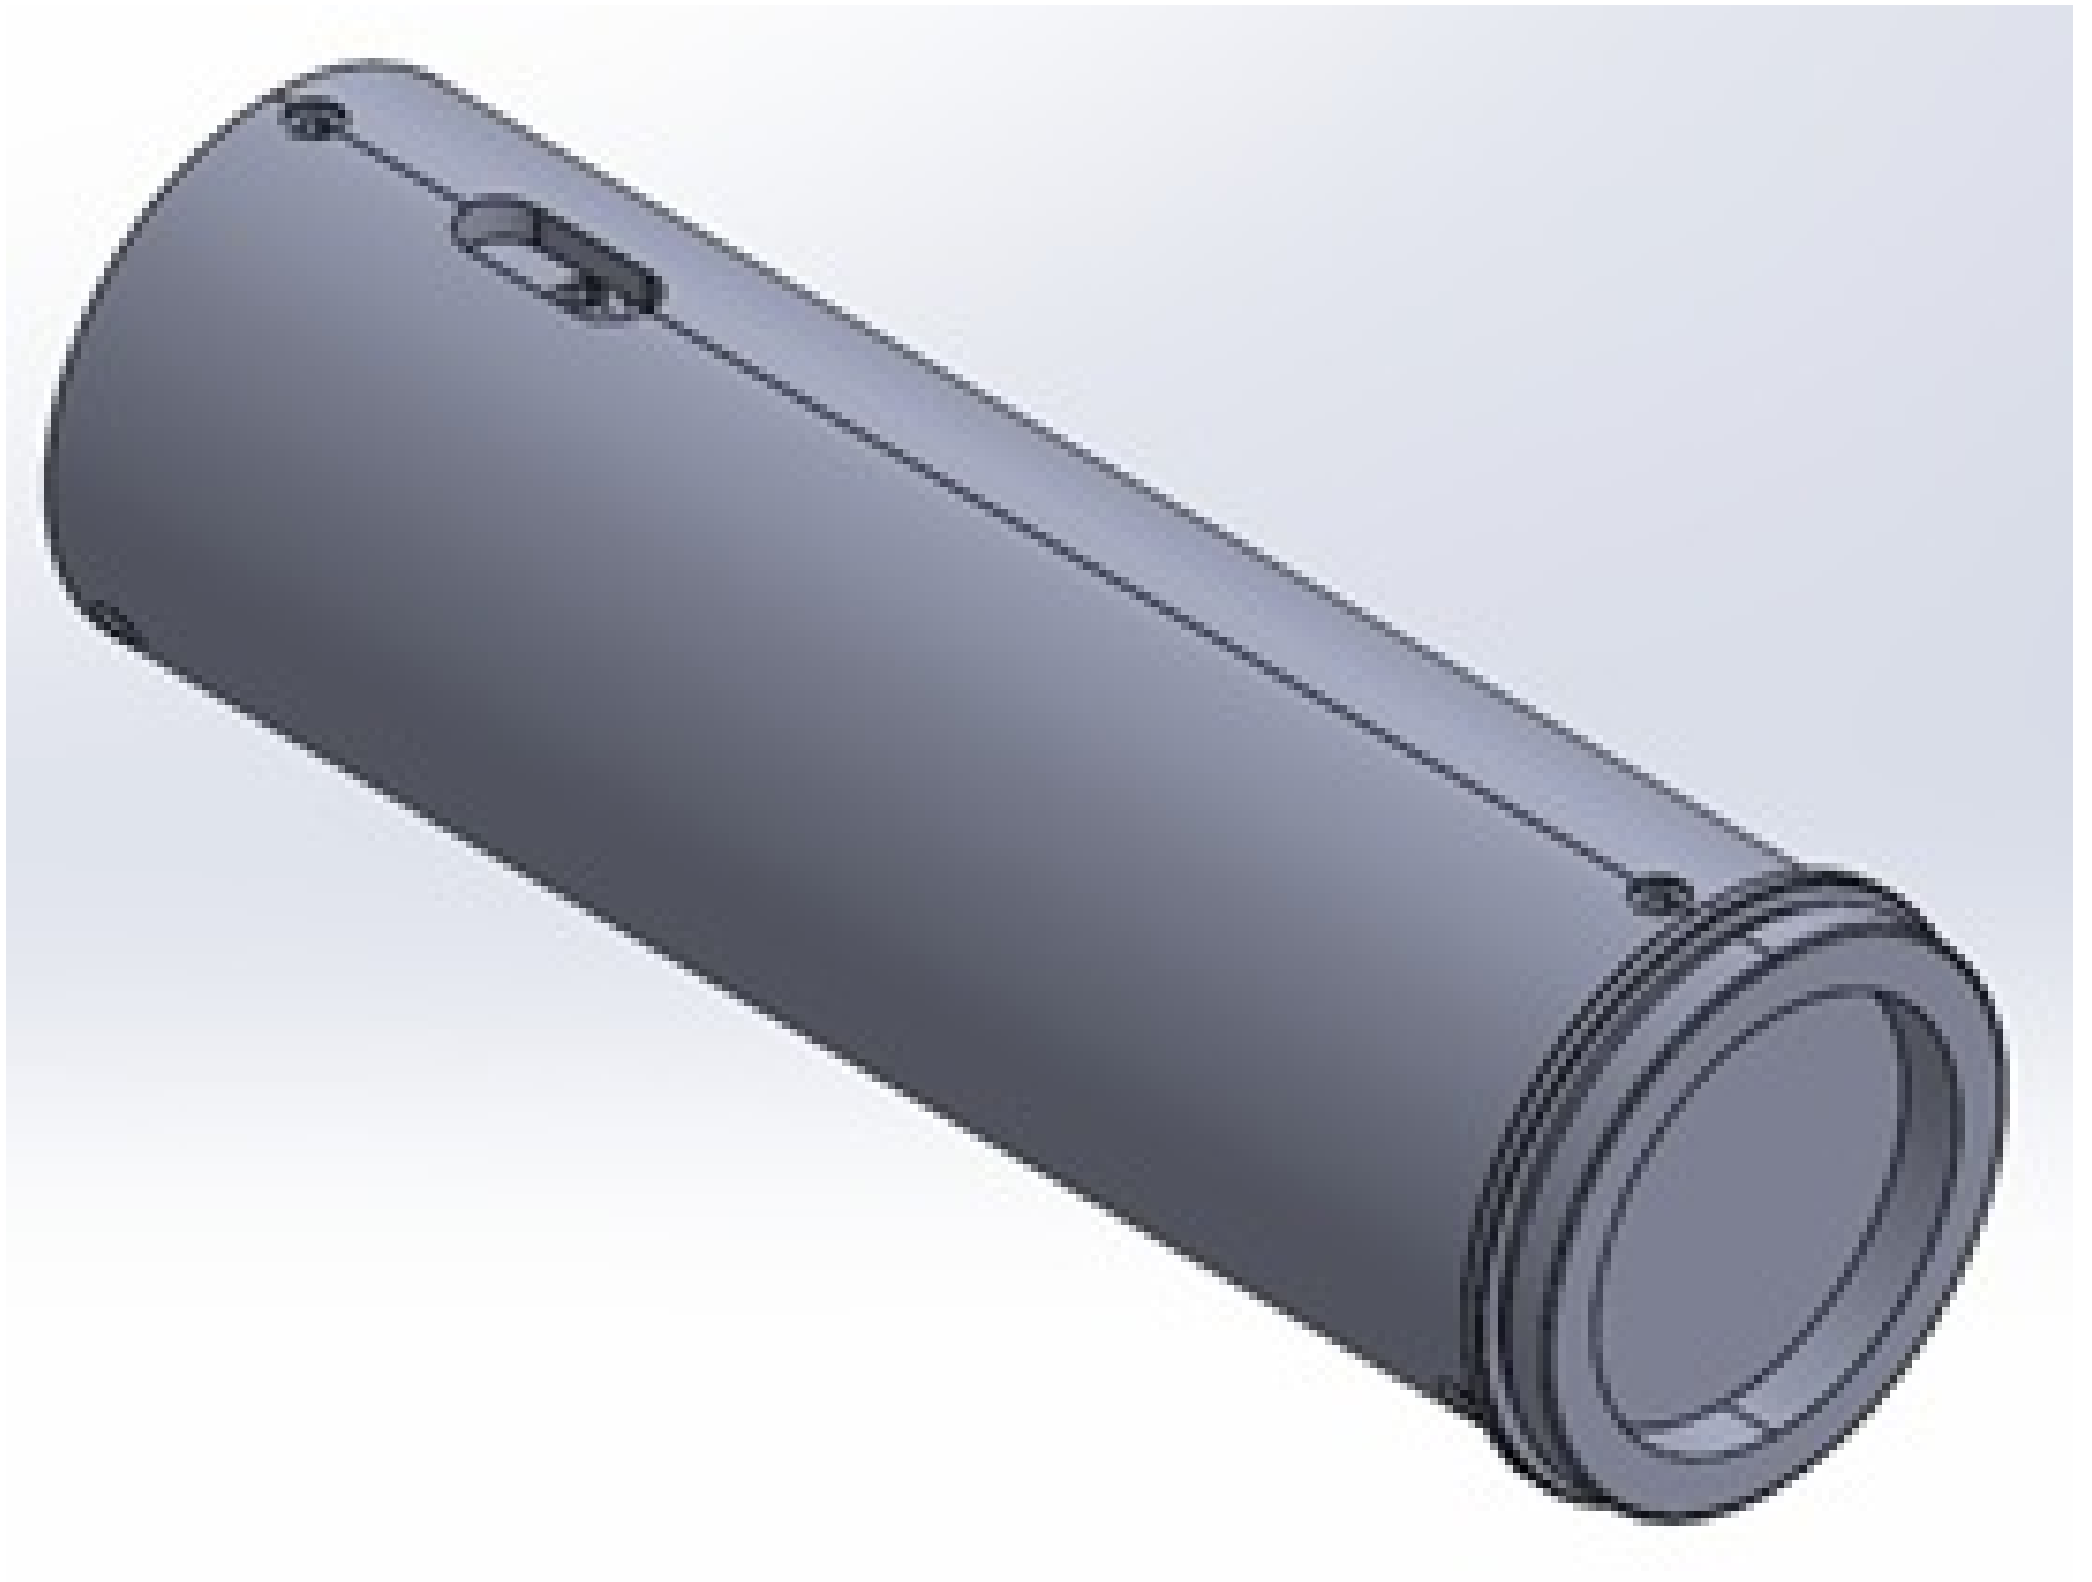

2.5X Mini-Camera Tube

Stock **#89-876** **1 In Stock**

⊖ 1 ⊕ C\$1,414.⁰⁰

ADD TO CART

Volume Pricing

Qty 1+	C\$1,414.00 each
Need More?	Request Quote

Product Downloads

General

Camera Tube (One Required)

Note:

Modular High Magnification Zoom Lens

Type:

2.5X Mini-Camera Tube

Title:

Optical Properties

2.5X

7X and 12.5X High Precision Zoom Lenses are modular lens systems that consist of a camera mount, camera tube, core module, lower function module, and lower lens. Added versatility is achieved by swapping out modules to change magnification, field of view, or the optical pathway. 7X and 12.5X High Precision Zoom Lenses are compatible with M26 x 36 TPI Mitutoyo-style objectives and with camera sensor coverages and mounts ranging from C-Mount to F-Mount and to 35mm DSLR cameras. 50/50 and 90° cubes are available to introduce right angle turns or to support multiple imaging paths. A motor controller for multi-axis zoom and focus functionality is also available and can be connected to USB, Ethernet, or RS-232/422/285 ports.