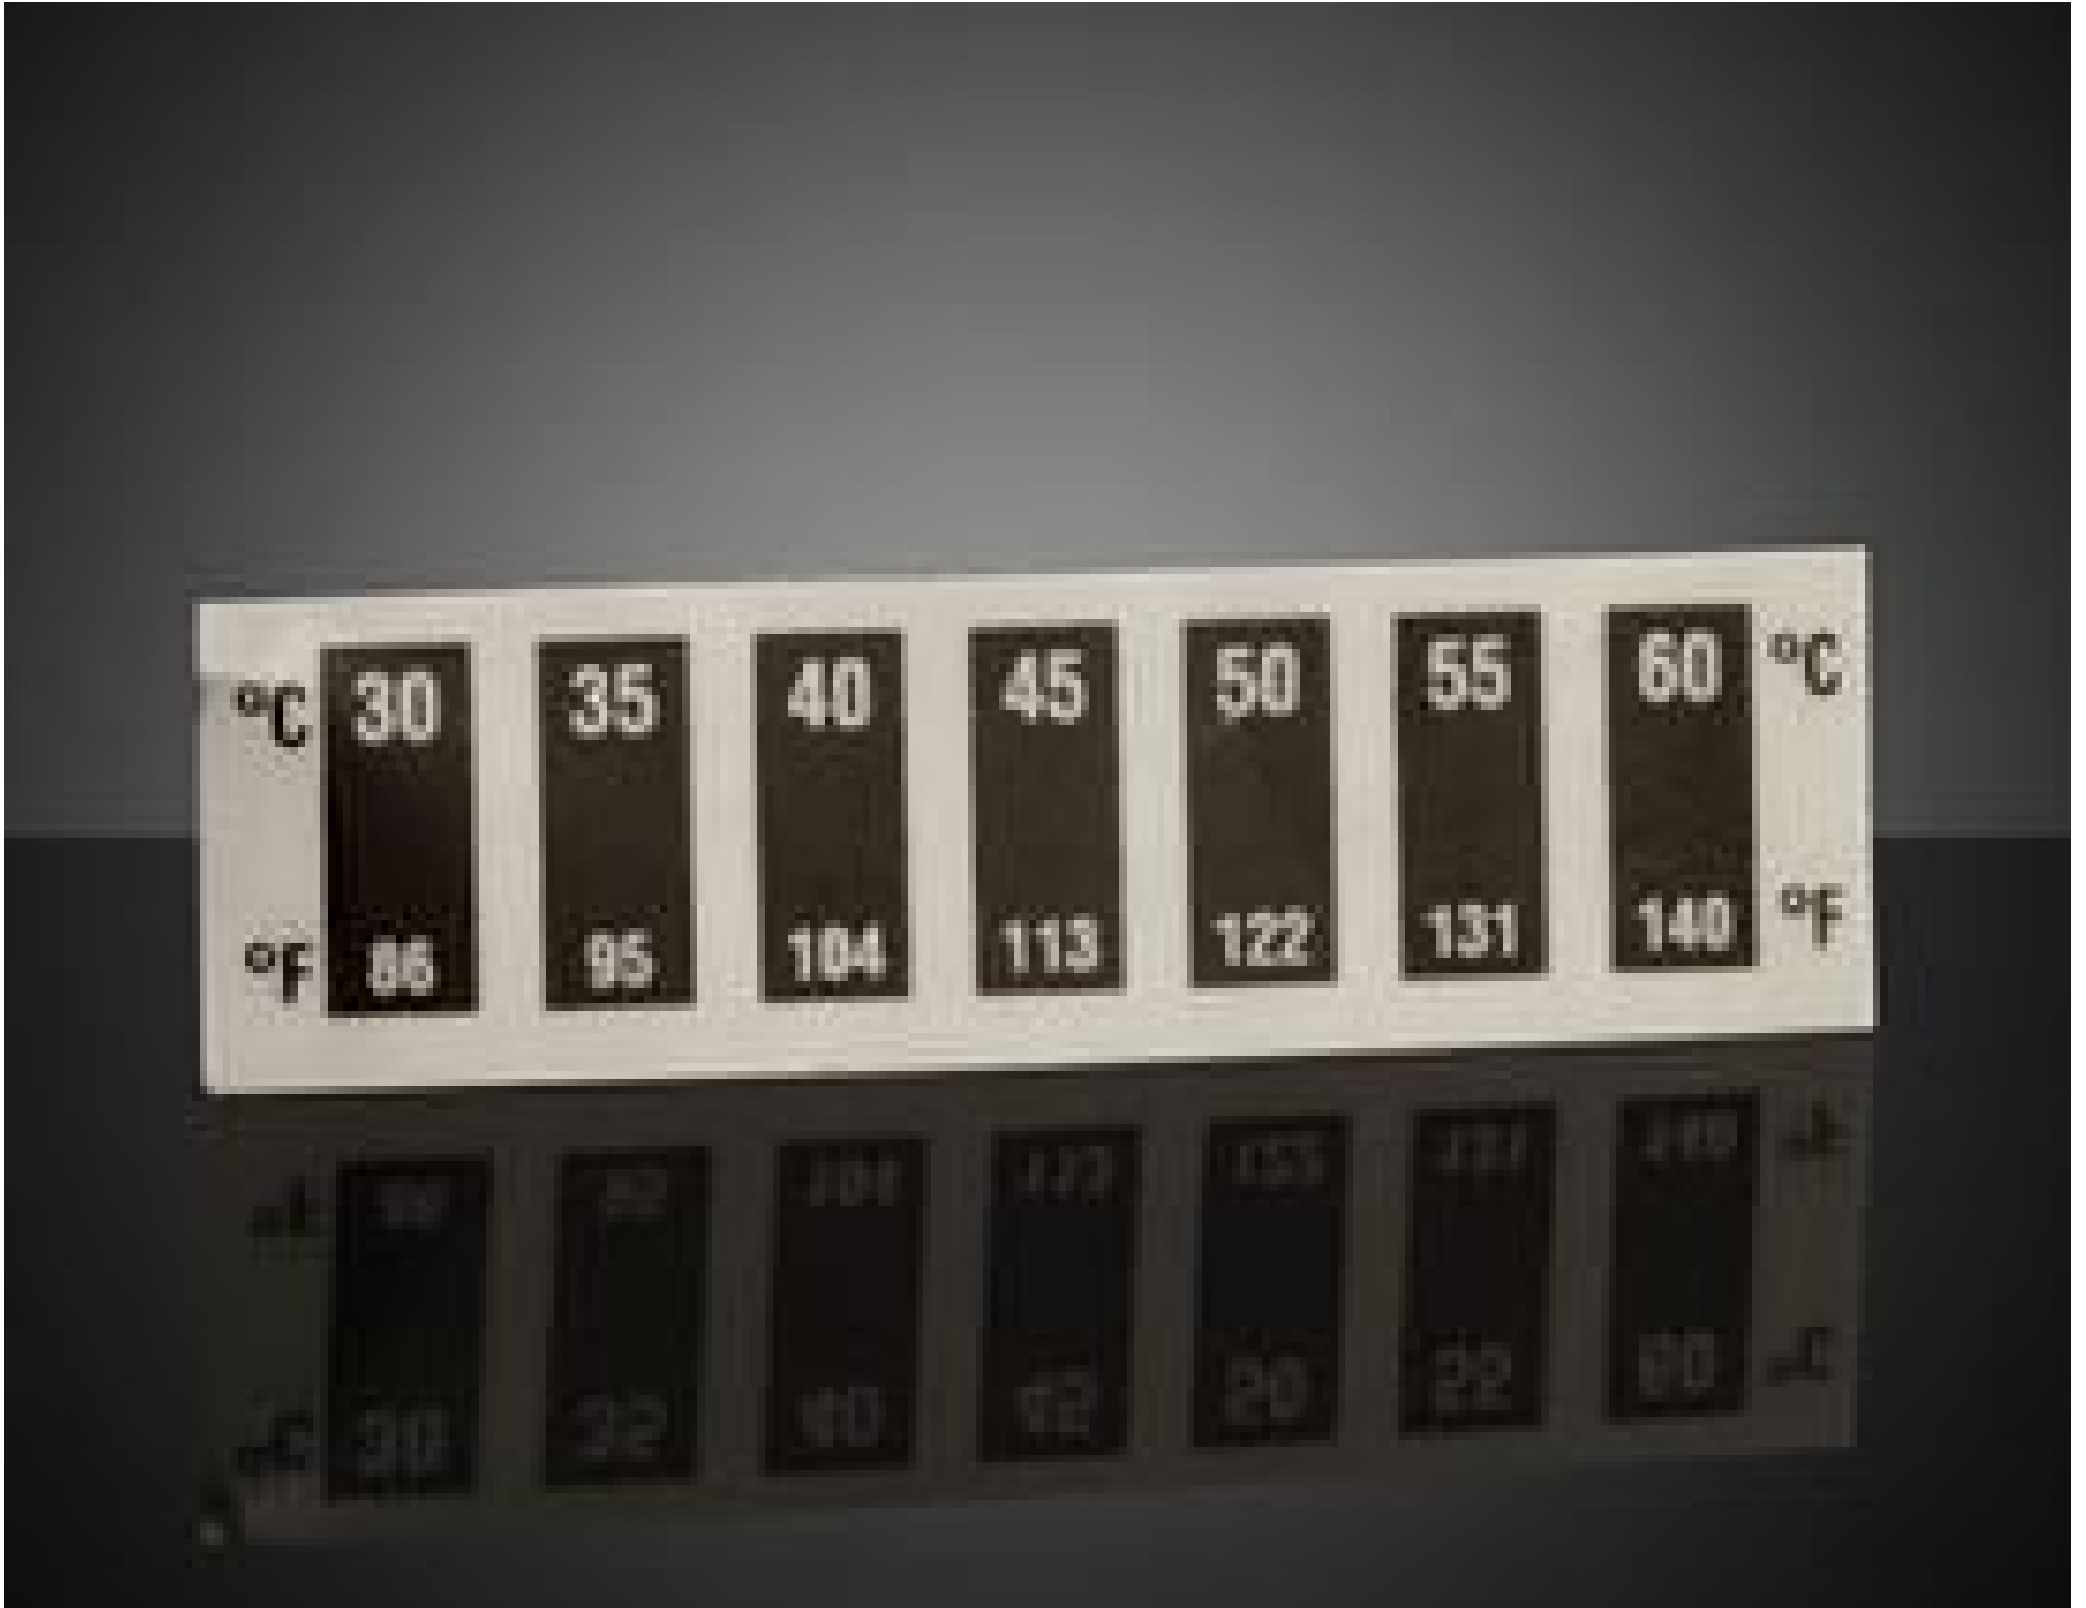

[See all 4 Products in Family](#)

30 - 60°C Temp Range, Liquid Crystal Thermometers (10/Pack)

30 - 60°C Temp Range, Liquid Crystal Thermometers (10/Pack)

Stock #16-784 [CONTACT US](#)

⊖ 1 ⊕ C\$35⁰⁰

ADD TO CART

Volume Pricing

Qty 1-4	C\$35.00 each
Qty 5-9	C\$31.50 each
Need More?	Request Quote

Product Downloads

Physical & Mechanical Properties

Dimensions (mm):
12.5 x 45

Measurement Accuracy (°C):
±1 @ 30 - 59°C
±2 @ 60°C

Reach 247:

Product Details

- Reversible Color Change Thermometers
- Instant Response and Continuous Readout
- 30 Celsius Degrees Ranges between 0 to 120°C

Liquid Crystal Thermometers are self-adhesive temperature indicators with instant response that provide a continuous readout of temperature. These thermometers are divided into 7 elements, each corresponding to a 5 Celsius degrees increment of their specified temperature range. Each element changes in sequence of orange to yellow (below specified temperature), green (at specified temperature), and blue (above specified temperature). Liquid Crystal Thermometers are available with 30 Celsius degrees temperature ranges between 0 to 120°C and are ideal for drying, curing, process control, or general temperature monitoring applications. These thermometers are reversible and will change color in opposite order (blue, green, yellow, orange) as temperature decreases.

Technical Information

Liquid Crystal Thermometers are calibrated to turn green when the listed temperature is achieved. If green is not visible, the temperature will be midway between the elements that are blue and orange. Elements turn blue when they surpass their listed temperature and orange when they are just below their listed temperature.