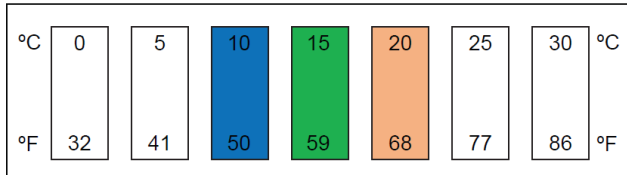

Regulatory Compliance

[Compliant](#)

RoHS 2015:

[View](#)

Certificate of Conformance:

[Compliant](#)

Reach 247:

Product Details

- Reversible Color Change Thermometers
- Instant Response and Continuous Readout
- 30 Celsius Degrees Ranges between 0 to 120°C

Liquid Crystal Thermometers are self-adhesive temperature indicators with instant response that provide a continuous readout of temperature. These thermometers are divided into 7 elements, each corresponding to a 5 Celsius degrees increment of their specified temperature range. Each element changes in sequence of orange to yellow (below specified temperature), green (at specified temperature), and blue (above specified temperature). Liquid Crystal Thermometers are available with 30 Celsius degrees temperature ranges between 0 to 120°C and are ideal for drying, curing, process control, or general temperature monitoring applications. These thermometers are reversible and will change color in opposite order (blue, green, yellow, orange) as temperature decreases.

Technical Information

Liquid Crystal Thermometers are calibrated to turn green when the listed temperature is achieved. If green is not visible, the temperature will be midway between the elements that are blue and orange. Elements turn blue when they surpass their listed temperature and orange when they are just below their listed temperature.

LIQUID CRYSTAL THERMOMETERS (°C/°F)							
Element 1	Element 2	Element 3	Element 4	Element 5	Element 6	Element 7	Stock No.
0 / 32	5 / 41	10 / 50	15 / 59	20 / 68	25 / 77	30 / 86	#16-783
30 / 86	35 / 95	40 / 104	45 / 113	50 / 121	55 / 131	60 / 140	#16-784
60 / 140	65 / 149	70 / 158	75 / 167	80 / 176	85 / 185	90 / 194	#16-785
90 / 194	95 / 203	100 / 212	105 / 221	110 / 230	115 / 239	120 / 248	#16-786