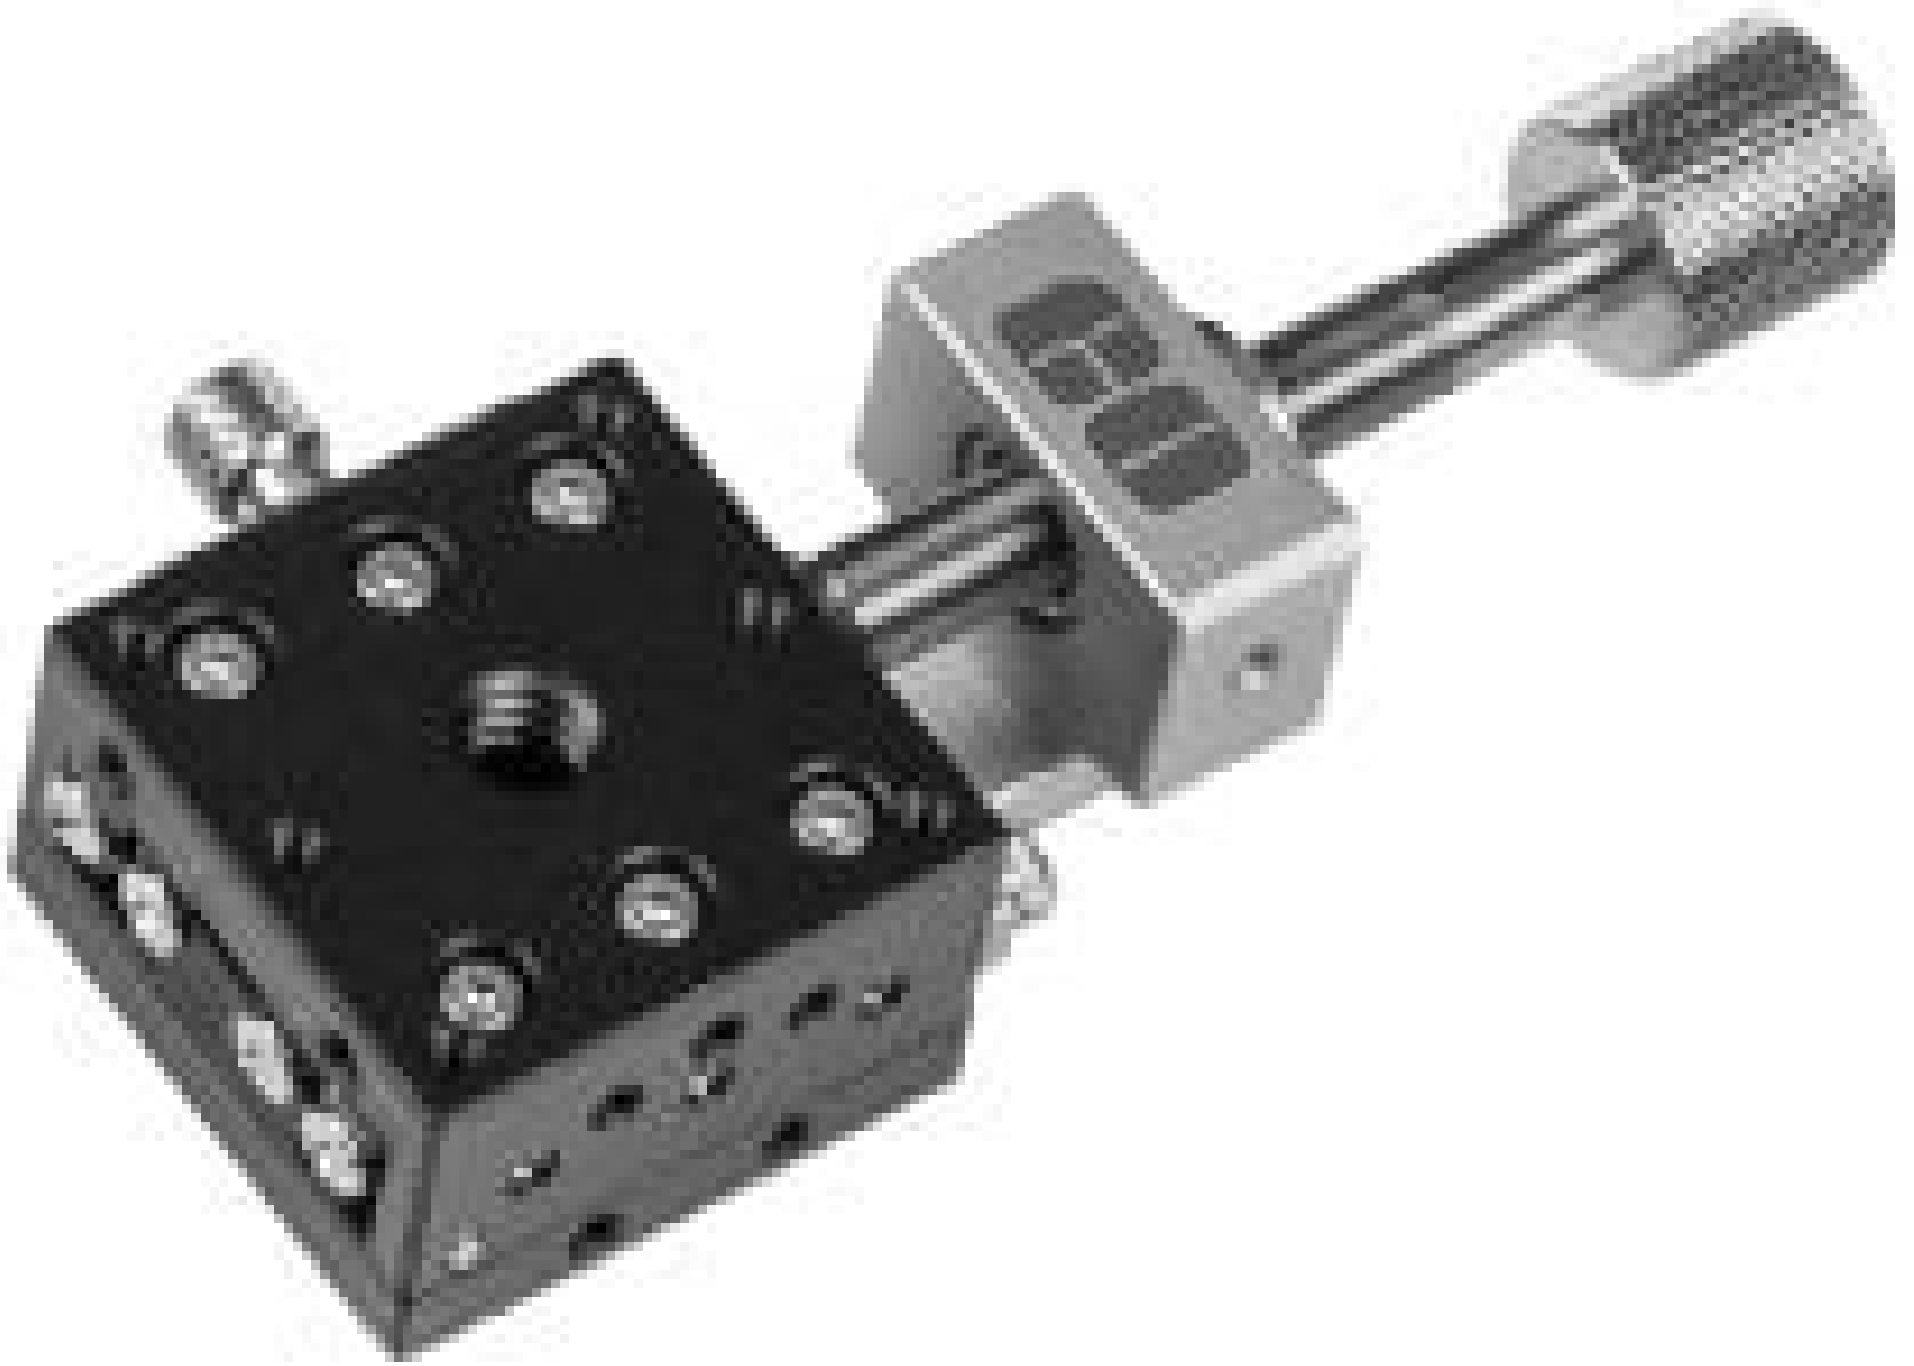

TECHSPEC® 30mm, Center Drive, Standard Top, 0.5" Travel, Metric Stage

30mm, Center Drive, Solid Top, 0.5" Travel Stage

Stock **#66-390** **5 In Stock**

⊖ 1 ⊕ C\$502⁰⁰

ADD TO CART

Volume Pricing

Qty 1-2	C\$502.60 each
Qty 3+	C\$439.60 each
Need More?	Request Quote

Product Downloads

General

Metric **Type:**

Physical & Mechanical Properties

Linear (X) **Type of Movement:**

Crossed Roller Bearing **Guide System:**

Drive Orientation:

30mm Standard-Top Stages - Center Drive

30mm Standard-Top Stages - Side Drive

40mm Standard-Top Stages - Center Drive

40mm Standard-Top Stages - Side Drive

70mm Standard-Top Stages - Center Drive

70mm Standard-Top Stages - Side Drive

125mm Standard-Top Stages - Center Drive

125mm Standard-Top Stages - Side Drive