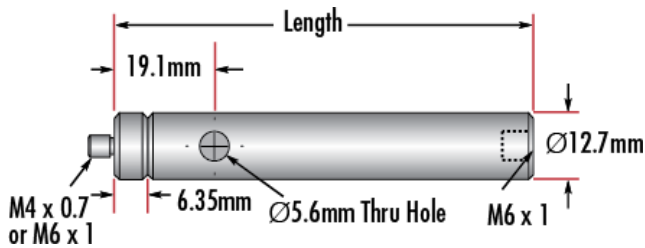

Note:
Adapter [#58-984](#) is included. Additional [thread adapters](#) available separately.

Physical & Mechanical Properties

38.10 Length (mm):

1.5 Length (inches):

12.70 **Diameter (mm):**

0.5 **Diameter (inches):**

Threading & Mounting

Male Thread:
M4 x 0.7

Regulatory Compliance

RoHS 2015:
[Compliant](#)

Certificate of Conformance:
[View](#)

REACH 241:
[Compliant](#)

Product Details

- Male M4 x 0.7 or M6 x 1.0 Stud, Female M6 x 1.0 Base
- Posts Include Interchangeable Male Stud and Removable Base S.H.S.S.
- Available in Variety of Lengths
- [English Versions Also Available](#)

TECHSPEC® Metric Stainless Steel Mounting Posts include a 6.35mm long male thread stud adapter that is easily interchangeable with other adapters to ensure compatibility between these posts and any optical mount. Removing the included adapter reveals female M4 threads on the post. Each optical post also has a thru-hole to allow an Allen wrench or other tool to rotate the post easily. Thread values are laser engraved on each post for quick identification and integration. TECHSPEC Metric Stainless Steel Mounting Posts are offered in a variety of lengths. [English versions are also available for purchase.](#)

Technical Information

#68-231

Stock No.	Description	Qty
#58-950	Steel Post, 25.4mm Length	1
#58-951	Steel Post, 38.1mm Length	1
#58-952	Steel Post, 50.8mm Length	2
#58-954	Steel Post, 76.2mm Length	2
#58-955	Steel Post, 101.6mm Length	2
#58-956	Steel Post, 152.4mm Length	1
#58-957	Steel Post, 203.2mm Length	1