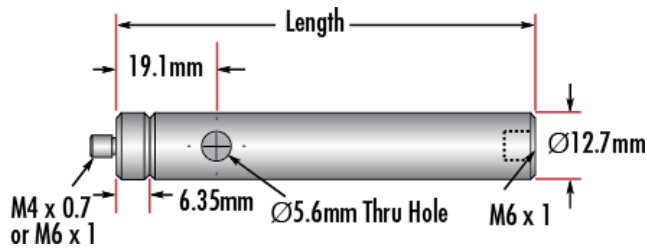

Note:
Adapter #58-984 is included. Additional [thread adapters](#) available separately.

Physical & Mechanical Properties

38.10 **Length (mm):**

1.5 **Length (inches):**

12.70 **Diameter (mm):**

0.5 **Diameter (inches):**

Threading & Mounting

Male Thread:
M4 x 0.7

Regulatory Compliance

RoHS 2015:
[Compliant](#)

Certificate of Conformance:
[View](#)

REACH 241:
[Compliant](#)

Product Details

- Male M4 x 0.7 or M6 x 1.0 Stud, Female M6 x 1.0 Base
- Posts Include Interchangeable Male Stud and Removable Base S.H.S.S.
- Available in Variety of Lengths
- [English Versions Also Available](#)

TECHSPEC® Metric Stainless Steel Mounting Posts include a 6.35mm long male thread stud adapter that is easily interchangeable with other adapters to ensure compatibility between these posts and any optical mount. Removing the included adapter reveals female M4 threads on the post. Each optical post also has a thru-hole to allow an Allen wrench or other tool to rotate the post easily. Thread values are laser engraved on each post for quick identification and integration. TECHSPEC Metric Stainless Steel Mounting Posts are offered in a variety of lengths. [English versions are also available for purchase.](#)

Technical Information

#68-231

Stock No.	Description	Qty
#58-950	Steel Post, 25.4mm Length	1
#58-951	Steel Post, 38.1mm Length	1
#58-952	Steel Post, 50.8mm Length	2
#58-954	Steel Post, 76.2mm Length	2
#58-955	Steel Post, 101.6mm Length	2
#58-956	Steel Post, 152.4mm Length	1
#58-957	Steel Post, 203.2mm Length	1