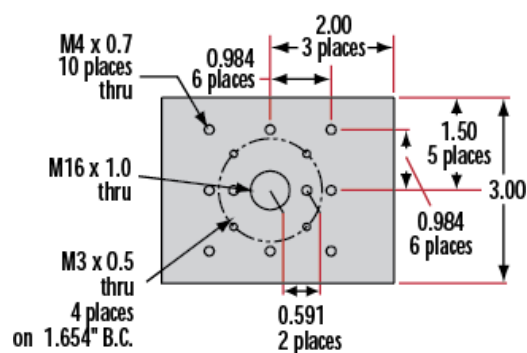

Large Carrier #55-340