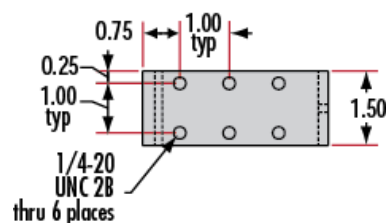

## Technical Information

Side Profile of Rail System

Large Carrier #55-340

Small Carrier #54-403

Medium Carrier #55-339

Large Carrier #55-404

Medium Carrier #55-341

Common Side Profile

Stock No.	L	A	B	C	D	# Slots	# C'bores
#54-401	12	6	4	—	—	3	—
#54-402	36	18	16	4	6	5	2

Dovetail Optical Rail

Units: inches