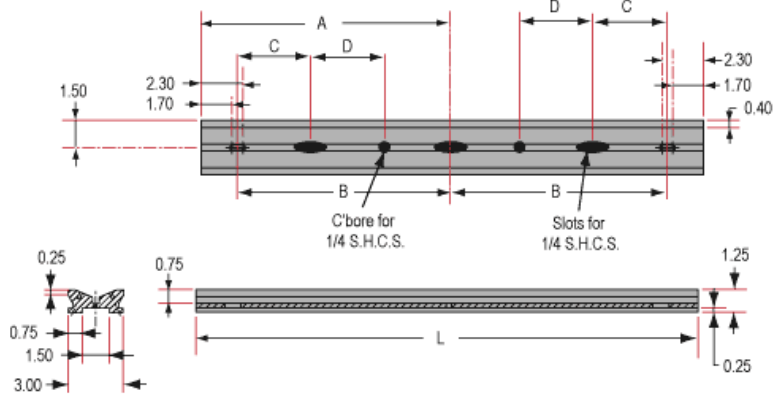

## Threading & Mounting

Mounting Threads:

(4) 6-32, (8) 2-56, (1) 1/4-20

## Product Details

- Wide Range of Carrier Length and Mounting Hole Options Available
- Low Profile Design with Smooth Movement
- Increased Stability and <1mrad Straight Line Accuracy

Dovetail Optical Rail Systems are designed for easy and stable installation and positioning of various optical components along the same axis. The rails feature slotted holes that allow them to be fixed to standard 1/4-20 TPI and M6 breadboards or optical tables. Carriers are available with different lengths and hole patterns to meet various mounting needs including options that are directly compatible with our [TECHSPEC® Manual Stages](#) for precision alignment. Carriers utilize a unique two-piece design to prevent the locking screws from contacting the rail and to allow easy attachment and removal. All Dovetail Optical Rail System parts are constructed of black anodized aluminum to minimize stray reflections or glare.

## Technical Information

Side Profile of Rail System

Large Carrier #55-340

Small Carrier #54-403

Medium Carrier #55-339

Large Carrier #55-404

Medium Carrier #55-341

Common Side Profile

Stock No.	L	A	B	C	D	# Slots	# C'bores
#54-401	12	6	4	—	—	3	—
#54-402	36	18	16	4	6	5	2

Dovetail Optical Rail

Units: inches