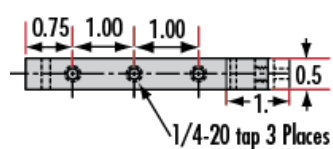

### Physical & Mechanical Properties

Linear (X) **Type of Movement:**

**Guide System:**

Dovetail

Length (inches):

1.57

Length (mm):

40.00

## Technical Information

Side Profile of Rail System

Large Carrier #55-340

Small Carrier #54-403

Medium Carrier #55-339

Large Carrier #55-404

Medium Carrier #55-341

Common Side Profile