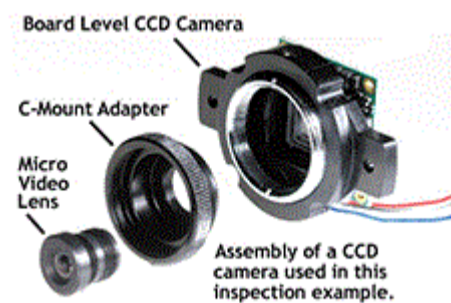

#53-675 - C-Mount to M12 Lens Adapter
C$45.85

Qty