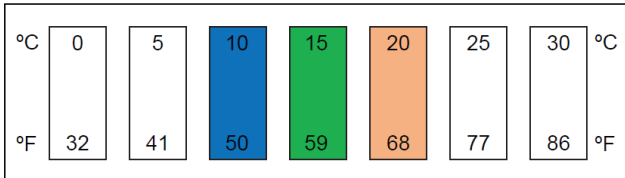

Regulatory Compliance

Compliant

RoHS 2015:

[View](#)

Certificate of Conformance:

Compliant

Reach 247:

Product Details

- Reversible Color Change Thermometers
- Instant Response and Continuous Readout
- 30 Celsius Degrees Ranges between 0 to 120°C

Liquid Crystal Thermometers are self-adhesive temperature indicators with instant response that provide a continuous readout of temperature. These thermometers are divided into 7 elements, each corresponding to a 5 Celsius degrees increment of their specified temperature range. Each element changes in sequence of orange to yellow (below specified temperature), green (at specified temperature), and blue (above specified temperature). Liquid Crystal Thermometers are available with 30 Celsius degrees temperature ranges between 0 to 120°C and are ideal for drying, curing, process control, or general temperature monitoring applications. These thermometers are reversible and will change color in opposite order (blue, green, yellow, orange) as temperature decreases.

Technical Information