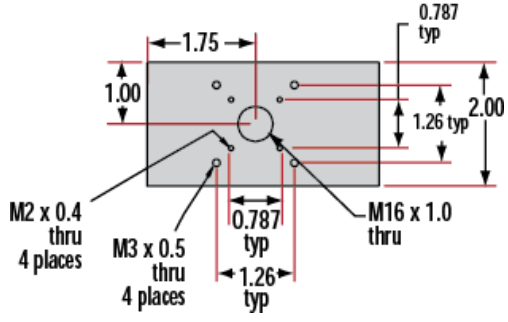

Dovetail Optical Rail Systems are designed for easy and stable installation and positioning of various optical components along the same axis. The rails feature slotted holes that allow them to be fixed to standard 1/4-20 TPI and M6 breadboards or optical tables. Carriers are available with different lengths and hole patterns to meet various mounting needs including options that are directly compatible with our [TECHSPEC® Manual Stages](#) for precision alignment. Carriers utilize a unique two-piece design to prevent the locking screws from contacting the rail and to allow easy attachment and removal. All Dovetail Optical Rail System parts are constructed of black anodized aluminum to minimize stray reflections or glare.

Note: Rails and carriers are sold separately.

Technical Information

Side Profile of Rail System

Large Carrier #55-340

Small Carrier #54-403

Medium Carrier #55-339

Large Carrier #55-404

Medium Carrier #55-341

Common Side Profile

Stock No.	L	A	B	C	D	# Slots	# C'bores
#54-401	12	6	4	—	—	3	—
#54-402	36	18	16	4	6	5	2