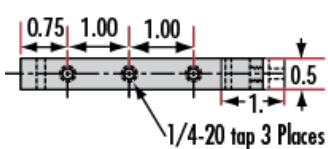

Dovetail Optical Rail Systems are designed for easy and stable installation and positioning of various optical components along the same axis. The rails feature slotted holes that allow them to be fixed to standard 1/4-20 TPI and M6 breadboards or optical tables. Carriers are available with different lengths and hole patterns to meet various mounting needs including options that are directly compatible with our [TECHSPEC® Manual Stages](#) for precision alignment. Carriers utilize a unique two-piece design to prevent the locking screws from contacting the rail and to allow easy attachment and removal. All Dovetail Optical Rail System parts are constructed of black anodized aluminum to minimize stray reflections or glare.

Note: Rails and carriers are sold separately.

Technical Information

Side Profile of Rail System

Large Carrier #55-340

Small Carrier #54-403

Medium Carrier #55-339

Large Carrier #55-404

Medium Carrier #55-341

Common Side Profile

Stock No.	L	A	B	C	D	# Slots	# C'bores
#54-401	12	6	4	—	—	3	—
#54-402	36	18	16	4	6	5	2