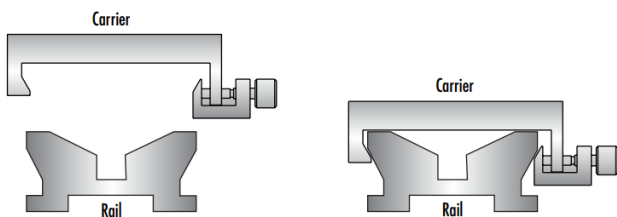

Hardware & Interface Connectivity

Manual	Type of Drive:
--------	----------------

Threading & Mounting

(4) 6-32, (8) 2-56, (9) 1/4-20	Mounting Threads:
--------------------------------	-------------------

Regulatory Compliance

Compliant	RoHS 2015:
View	Certificate of Conformance:
Compliant	REACH 241:

Product Details

- Wide Range of Carrier Length and Mounting Hole Options Available
- Low Profile Design with Smooth Movement
- Increased Stability and <1mrad Straight Line Accuracy

Dovetail Optical Rail Systems are designed for easy and stable installation and positioning of various optical components along the same axis. The rails feature slotted holes that allow them to be fixed to standard 1/4-20 TPI and M6 breadboards or optical tables. Carriers are available with different lengths and hole patterns to meet various mounting needs including options that are directly compatible with our [TECHSPEC® Manual Stages](#) for precision alignment. Carriers utilize a unique two-piece design to prevent the locking screws from contacting the rail and to allow easy attachment and removal. All Dovetail Optical Rail System parts are constructed of black anodized aluminum to minimize stray reflections or glare.

Note: Rails and carriers are sold separately.

Technical Information

Side Profile of Rail System

Large Carrier #55-340

Small Carrier #54-403

Medium Carrier #55-339

Large Carrier #55-404

Medium Carrier #55-341