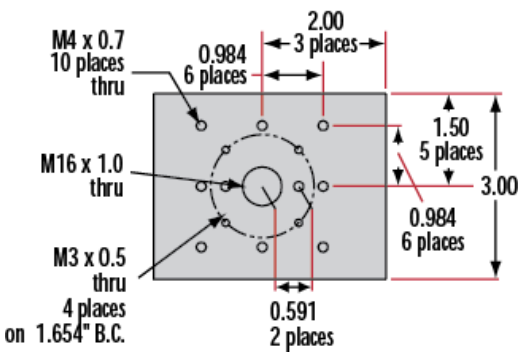

Product Downloads

General

English **Type:**

Carrier **Note:**

Physical & Mechanical Properties

Linear (X) **Type of Movement:**

Guide System:

Dovetail	
2.76	Length (inches):
70.00	Length (mm):
Black Anodized Aluminum	Construction:

Regulatory Compliance

Compliant	RoHS 2015:
View	Certificate of Conformance:
Compliant	REACH 241:

Product Details

- Wide Range of Carrier Length and Mounting Hole Options Available
- Low Profile Design with Smooth Movement
- Increased Stability and <1mrad Straight Line Accuracy

Dovetail Optical Rail Systems are designed for easy and stable installation and positioning of various optical components along the same axis. The rails feature slotted holes that allow them to be fixed to standard 1/4-20 TPI and M6 breadboards or optical tables. Carriers are available with different lengths and hole patterns to meet various mounting needs including options that are directly compatible with our [TECHSPEC® Manual Stages](#) for precision alignment. Carriers utilize a unique two-piece design to prevent the locking screws from contacting the rail and to allow easy attachment and removal. All Dovetail Optical Rail System parts are constructed of black anodized aluminum to minimize stray reflections or glare.

Note: Rails and carriers are sold separately.

Technical Information

Side Profile of Rail System

Large Carrier #55-340

Small Carrier #54-403

Medium Carrier #55-339

Large Carrier #55-404

Medium Carrier #55-341