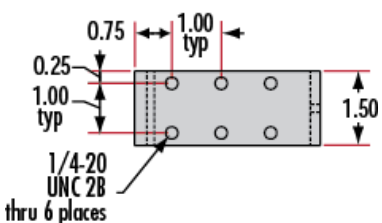

Dovetail Optical Rail Systems are designed for easy and stable installation and positioning of various optical components along the same axis. The rails feature slotted holes that allow them to be fixed to standard 1/4-20 TPI and M6 breadboards or optical tables. Carriers are available with different lengths and hole patterns to meet various mounting needs including options that are directly compatible with our [TECHSPEC® Manual Stages](#) for precision alignment. Carriers utilize a unique two-piece design to prevent the locking screws from contacting the rail and to allow easy attachment and removal. All Dovetail Optical Rail System parts are constructed of black anodized aluminum to minimize stray reflections or glare.

Note: Rails and carriers are sold separately.

Technical Information

Side Profile of Rail System

Large Carrier #55-340

Small Carrier #54-403

Medium Carrier #55-339

Large Carrier #55-404

Medium Carrier #55-341

Common Side Profile

Stock No.	L	A	B	C	D	# Slots	# C'bores
#54-401	12	6	4	—	—	3	—
#54-402	36	18	16	4	6	5	2