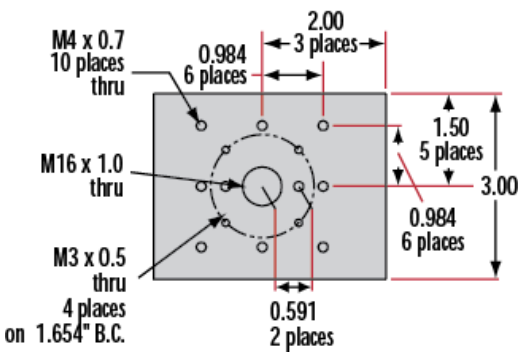

Product Downloads

General

Metric **Type:**

Carrier **Note:**

Physical & Mechanical Properties

Linear (X) **Type of Movement:**

Guide System:

Dovetail	
2.76	Length (inches):
70.00	Length (mm):
Black Anodized Aluminum	Construction:

Compliant	RoHS 2015:
View	Certificate of Conformance:
Compliant	REACH 241:

Product Details

- Wide Range of Carrier Length and Mounting Hole Options Available
- Low Profile Design with Smooth Movement
- Increased Stability and <1mrad Straight Line Accuracy

Dovetail Optical Rail Systems are designed for easy and stable installation and positioning of various optical components along the same axis. The rails feature slotted holes that allow them to be fixed to standard 1/4-20 TPI and M6 breadboards or optical tables. Carriers are available with different lengths and hole patterns to meet various mounting needs including options that are directly compatible with our [TECHSPEC® Manual Stages](#) for precision alignment. Carriers utilize a unique two-piece design to prevent the locking screws from contacting the rail and to allow easy attachment and removal. All Dovetail Optical Rail System parts are constructed of black anodized aluminum to minimize stray reflections or glare.

Note: Rails and carriers are sold separately.

Technical Information

Side Profile of Rail System

Large Carrier #55-340

Small Carrier #54-403

Medium Carrier #55-339

Large Carrier #55-404

Medium Carrier #55-341