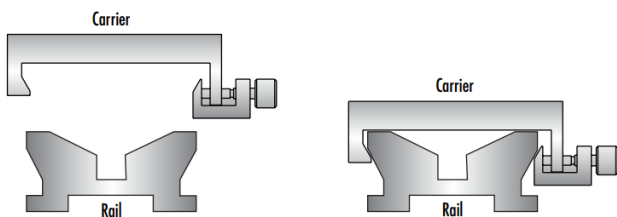

Hardware & Interface Connectivity

Manual	Type of Drive:
--------	----------------

Threading & Mounting

(4) M3 x 0.5, (8) M2 x 0.4, (9) M6 x 1.0	Mounting Threads:
--	-------------------

Regulatory Compliance

Compliant	RoHS 2015:
View	Certificate of Conformance:
Compliant	REACH 241:

Product Details

- Wide Range of Carrier Length and Mounting Hole Options Available
- Low Profile Design with Smooth Movement
- Increased Stability and <1mrad Straight Line Accuracy

Dovetail Optical Rail Systems are designed for easy and stable installation and positioning of various optical components along the same axis. The rails feature slotted holes that allow them to be fixed to standard 1/4-20 TPI and M6 breadboards or optical tables. Carriers are available with different lengths and hole patterns to meet various mounting needs including options that are directly compatible with our [TECHSPEC® Manual Stages](#) for precision alignment. Carriers utilize a unique two-piece design to prevent the locking screws from contacting the rail and to allow easy attachment and removal. All Dovetail Optical Rail System parts are constructed of black anodized aluminum to minimize stray reflections or glare.

Note: Rails and carriers are sold separately.

Technical Information

Side Profile of Rail System

Large Carrier #55-340

Small Carrier #54-403

Medium Carrier #55-339

Large Carrier #55-404

Medium Carrier #55-341