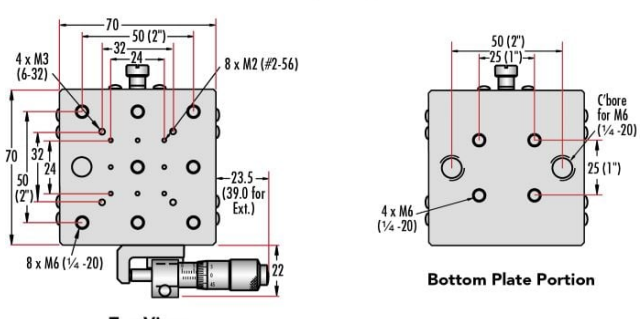

Product Downloads

**General**

English **Type:**

**Physical & Mechanical Properties**

Linear (X) **Type of Movement:**

Crossed Roller Bearing **Guide System:**

**Drive Orientation:**

**30mm Standard-Top Stages - Center Drive**

**30mm Standard-Top Stages - Side Drive**

**40mm Standard-Top Stages - Center Drive**

**40mm Standard-Top Stages - Side Drive**

**70mm Standard-Top Stages - Center Drive**

**70mm Standard-Top Stages - Side Drive**

**125mm Standard-Top Stages - Center Drive**

**125mm Standard-Top Stages - Side Drive**