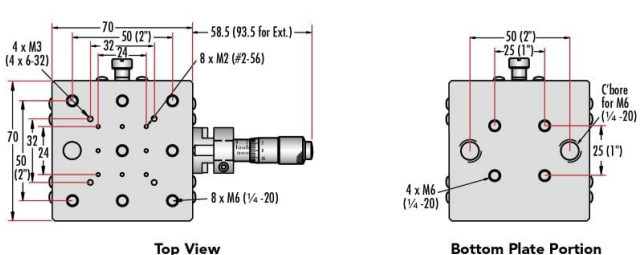

Product Downloads

**General**

English **Type:**

**Physical & Mechanical Properties**

Linear (X) **Type of Movement:**

Crossed Roller Bearing **Guide System:**

**Drive Orientation:**

**30mm Standard-Top Stages - Center Drive**

**30mm Standard-Top Stages - Side Drive**

**40mm Standard-Top Stages - Center Drive**

**40mm Standard-Top Stages - Side Drive**

**70mm Standard-Top Stages - Center Drive**

**70mm Standard-Top Stages - Side Drive**

**125mm Standard-Top Stages - Center Drive**

**125mm Standard-Top Stages - Side Drive**