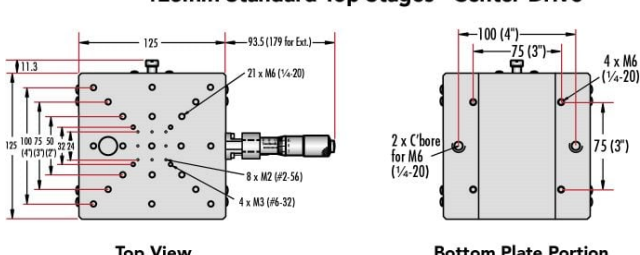

Product Downloads

**General**

English **Type:**

**Physical & Mechanical Properties**

Linear (X) **Type of Movement:**

Crossed Roller Bearing **Guide System:**

**Drive Orientation:**

**30mm Standard-Top Stages - Center Drive**

**30mm Standard-Top Stages - Side Drive**

**40mm Standard-Top Stages - Center Drive**

**40mm Standard-Top Stages - Side Drive**

**70mm Standard-Top Stages - Center Drive**

**70mm Standard-Top Stages - Side Drive**

**125mm Standard-Top Stages - Center Drive**

**125mm Standard-Top Stages - Side Drive**