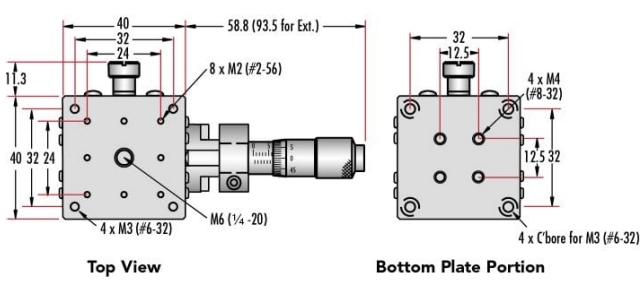

Product Downloads

**General**

English **Type:**

**Physical & Mechanical Properties**

Linear (X) **Type of Movement:**

Crossed Roller Bearing **Guide System:**

**Drive Orientation:**

**30mm Standard-Top Stages - Center Drive**

**30mm Standard-Top Stages - Side Drive**

**40mm Standard-Top Stages - Center Drive**

**40mm Standard-Top Stages - Side Drive**

**70mm Standard-Top Stages - Center Drive**

**70mm Standard-Top Stages - Side Drive**

**125mm Standard-Top Stages - Center Drive**

**125mm Standard-Top Stages - Side Drive**