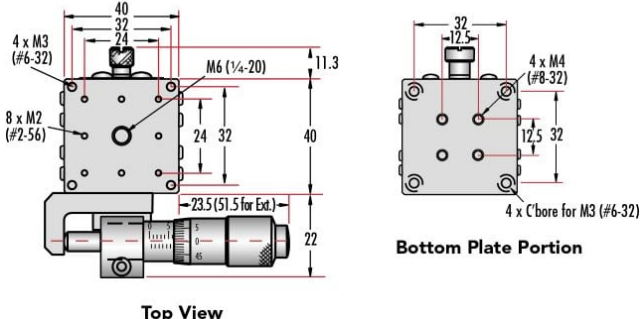

Product Downloads

**General**

English **Type:**

**Physical & Mechanical Properties**

Linear (X) **Type of Movement:**

Crossed Roller Bearing **Guide System:**

**Drive Orientation:**

**30mm Standard-Top Stages - Center Drive**

**30mm Standard-Top Stages - Side Drive**

**40mm Standard-Top Stages - Center Drive**

**40mm Standard-Top Stages - Side Drive**

**70mm Standard-Top Stages - Center Drive**

**70mm Standard-Top Stages - Side Drive**

**125mm Standard-Top Stages - Center Drive**

**125mm Standard-Top Stages - Side Drive**