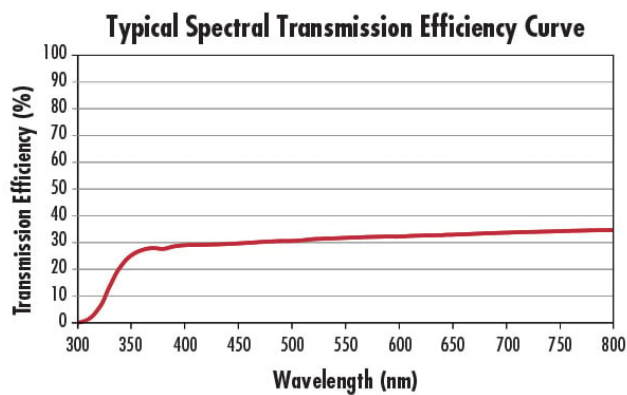

[View](#)

REACH 241:

Compliant

Need different specs or modifications?

Edmund Optics offers comprehensive custom manufacturing services for optical and imaging components tailored to your specific application requirements. Whether in the prototyping phase or preparing for full-scale production, we provide flexible solutions to meet your needs. Our experienced engineers are here to assist—from concept to completion.

Our capabilities include:

- Custom dimensions, materials, coatings, and more
- High-precision surface quality and flatness
- Tight tolerances and complex geometries
- Scalable production—from prototype to volume

Learn more about our [custom manufacturing capabilities](#) or submit an inquiry [here](#).

Product Details

- Semi-Opaque White Glass
- Highly Diffusive to Create Even Illumination
- Diffusive on Both Surfaces

White Diffusing Glass is a semi-opaque diffuser designed to create even illumination profiles. Unlike alternative materials, which create their diffusive properties through a coating or lamination process, the White Diffusing Glass is a solid diffuse material, allowing it to be used in any orientation. Because the surfaces are polished, the reflected light will be somewhat specular, while the transmitted light will be near-Lambertian. White Diffusing Glass is ideal for creating even illumination as an attenuator or as a viewing screen.

Technical Information

Compatible Mounts