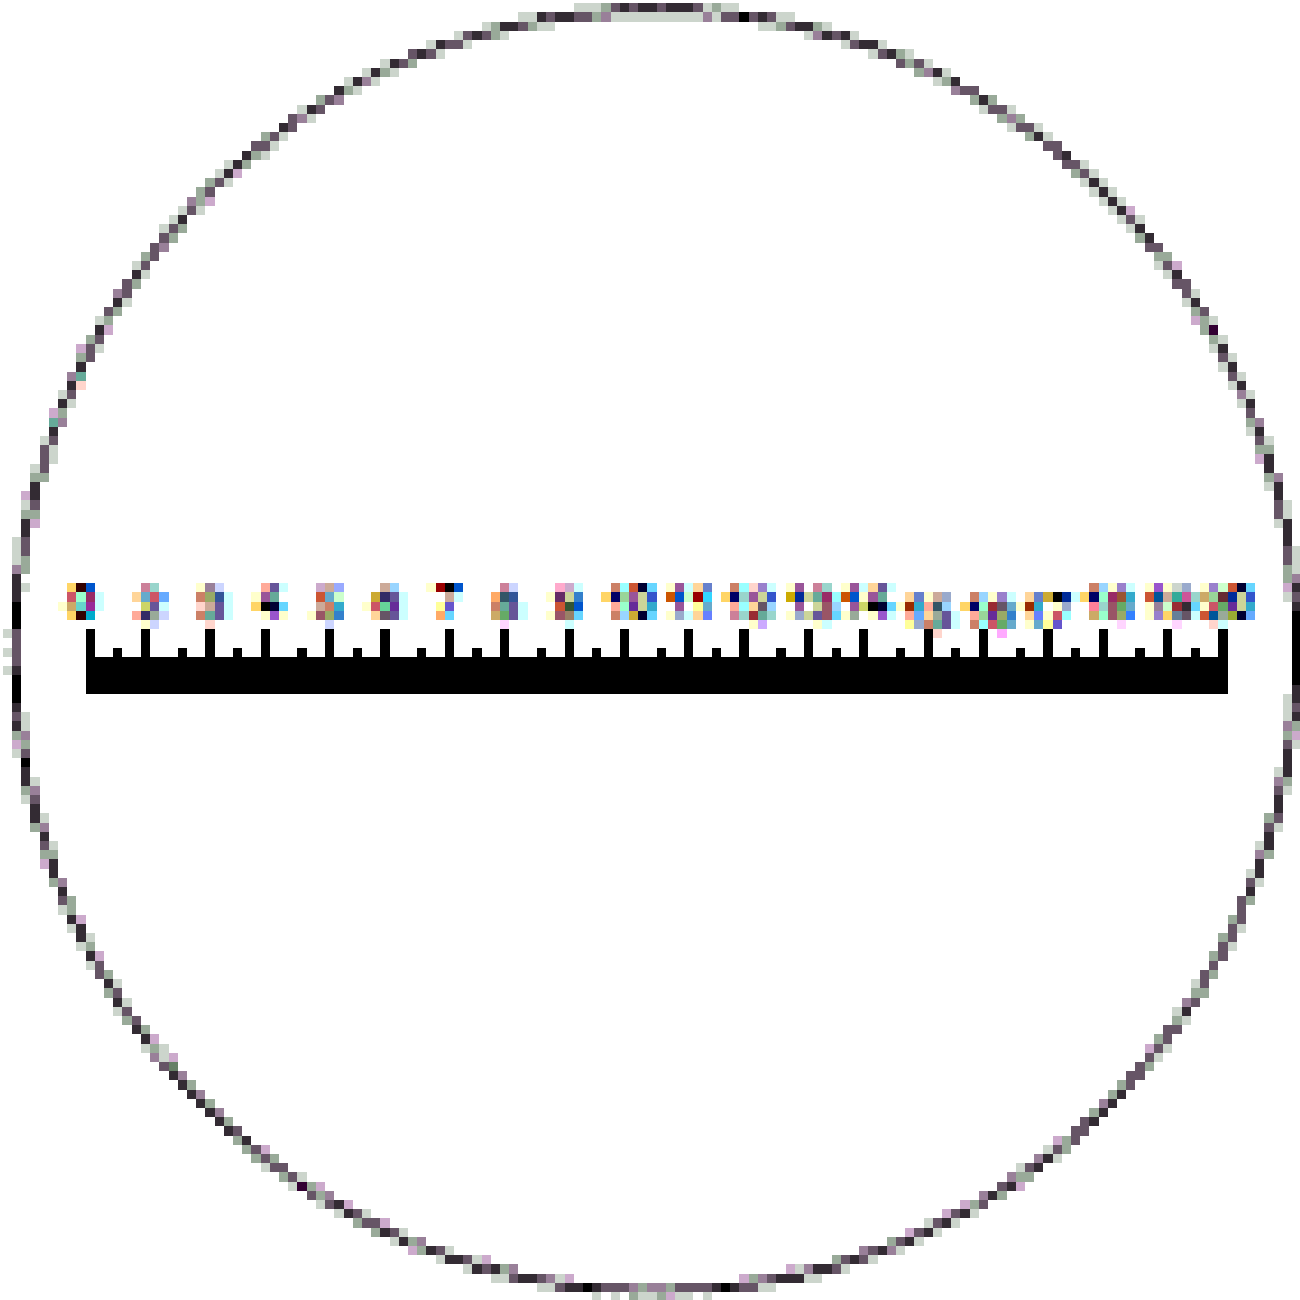

7X Illuminated Loupe w/ Linear Scale

Linear Scale

Stock #37-391 **4 In Stock**

⊖ 1 ⊕ C\$193⁰⁰

ADD TO CART

Volume Pricing

Qty 1-4	C\$193.20 each
Qty 5-9	C\$181.44 each
Qty 10+	C\$152.32 each
Need More?	Request Quote

Product Downloads

Physical & Mechanical Properties

Field of View (inches):
1.2

Diameter of Included Lens (inches):
0.75

Diameter of Compatible Reticle (mm):
26.00

2.25 **Height (inches):**

Optical Properties

7X **Magnification:**

1.0 **Working Distance (inches):**

Regulatory Compliance

[View](#) **Certificate of Conformance:**

Product Details

Illuminated Loupe with Scale

This magnifier is built into a fully removable flashlight-type assembly for illumination. Includes a hard-shell vinyl case. Requires two "C" batteries, not included. Unit measures 1-3/8" Dia x 7"L, weighs 3.5 oz 7X includes a 26mm diameter reticle with a scale of 0 - 20mm in 0.1mm increments. 10X includes a 35mm diameter reticle with a scale of 15 - 0 - 15mm in 0.1mm increments.

- 7X and 10X Magnifications Available
- Choose from Loupe, Illuminated Loupe and Loupe Sets
- Reticle Included with Each Option

Peak 7X or 10X Measuring Loupes come with a removable glass reticle scale placed in direct contact with the work to be measured for precise comparison. Additional [reticles](#) are also available. All models feature smooth-helicoid twist focus and fully coated achromatic lens systems for color correct flat field viewing. Peak 7X or 10X Measuring Loupes are offered in with a singular loupe, an illuminated loupe, and loupe sets. The included lens features a 0.75" diameter.