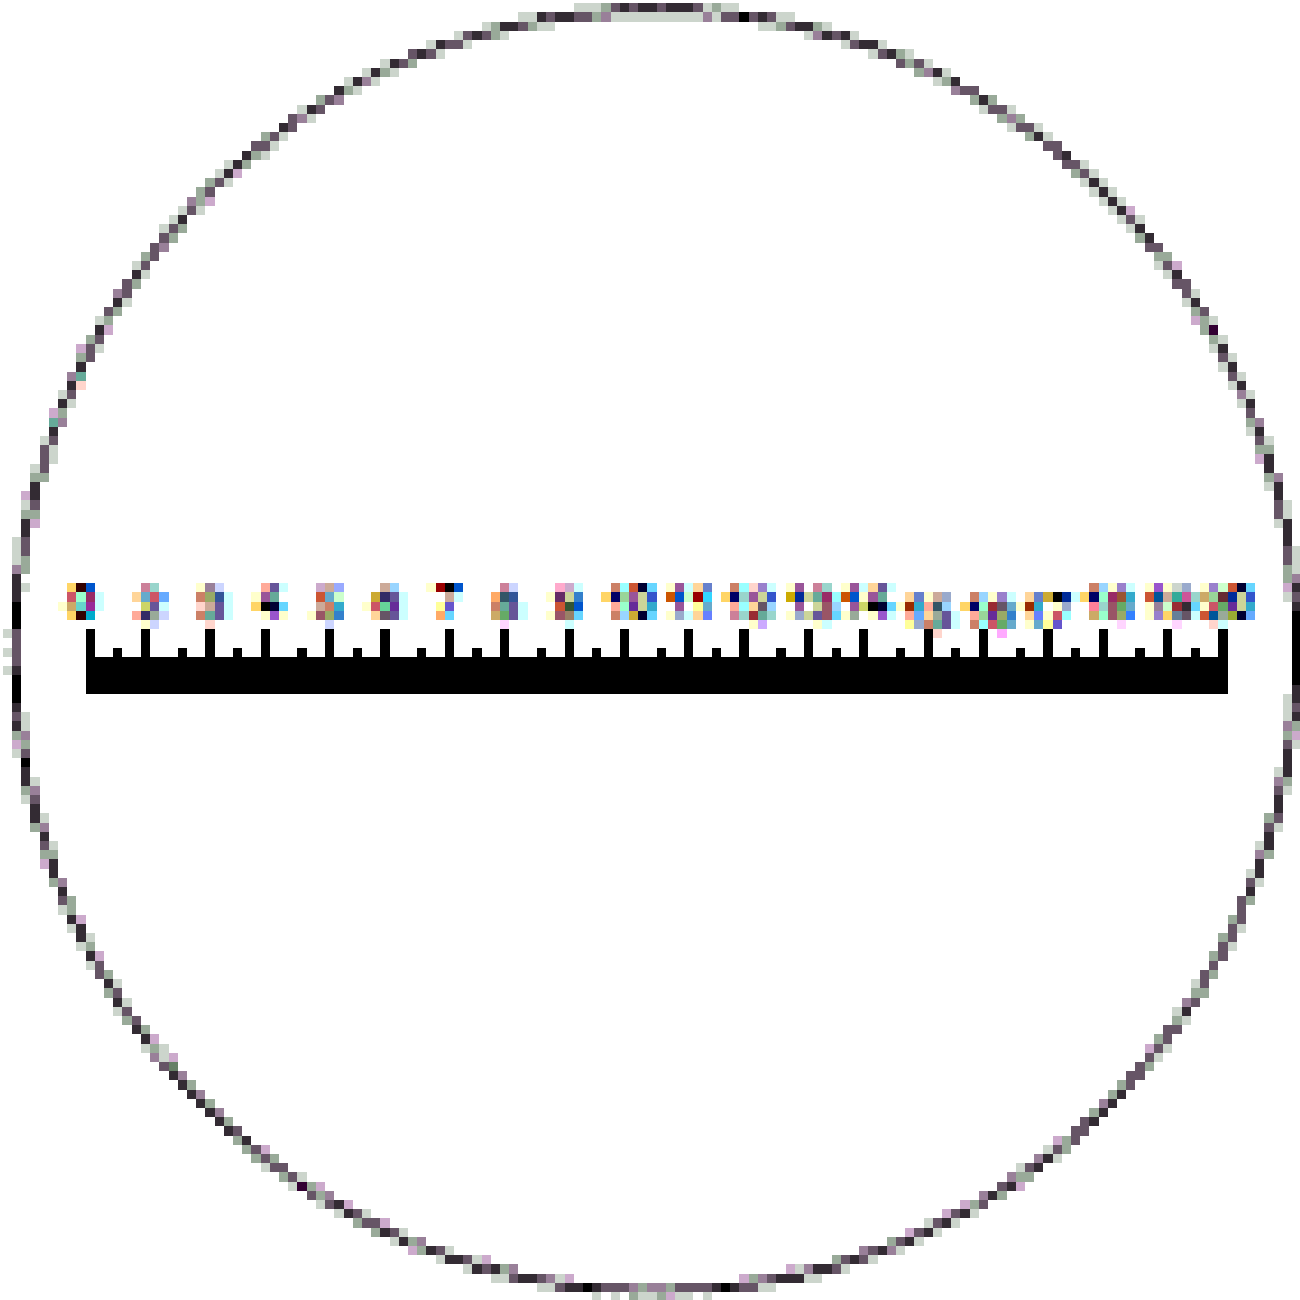

## 7X Loupe w/ 5 Scales Set

Linear Scale

Stock **#39-097** **20+ In Stock**

⊖ 1 ⊕ C\$281<sup>00</sup>

**ADD TO CART**

### Physical & Mechanical Properties

Field of View (inches):  
1.2

Diameter of Included Lens (inches):  
0.75

Diameter of Compatible Reticle (mm):  
26.00

2.25 **Height (inches):**

### Loupe with 5 Scales Set

Each set comes with 5 individual reticle scales (26mm diameter for 7X, 35mm diameter for 10X) in a hard-shell vinyl storage case. The 7X or 10X focusing magnifier is a multi-element design with a removable clear acrylic base. Set includes [Linear Scale](#), [Multi-Scale](#), [Counting Grid](#), [Thickness Scale](#), and [Thread Size](#) reticles.

- 7X and 10X Magnifications Available
- Choose from Loupe, Illuminated Loupe and Loupe Sets
- Reticle Included with Each Option

Peak 7X or 10X Measuring Loupes come with a removable glass reticle scale placed in direct contact with the work to be measured for precise comparison. Additional [reticles](#) are also available. All models feature smooth-helicoid twist focus and fully coated achromatic lens systems for color correct flat field viewing. Peak 7X or 10X Measuring Loupes are offered in with a singular loupe, an illuminated loupe, and loupe sets. The included lens features a 0.75" diameter.