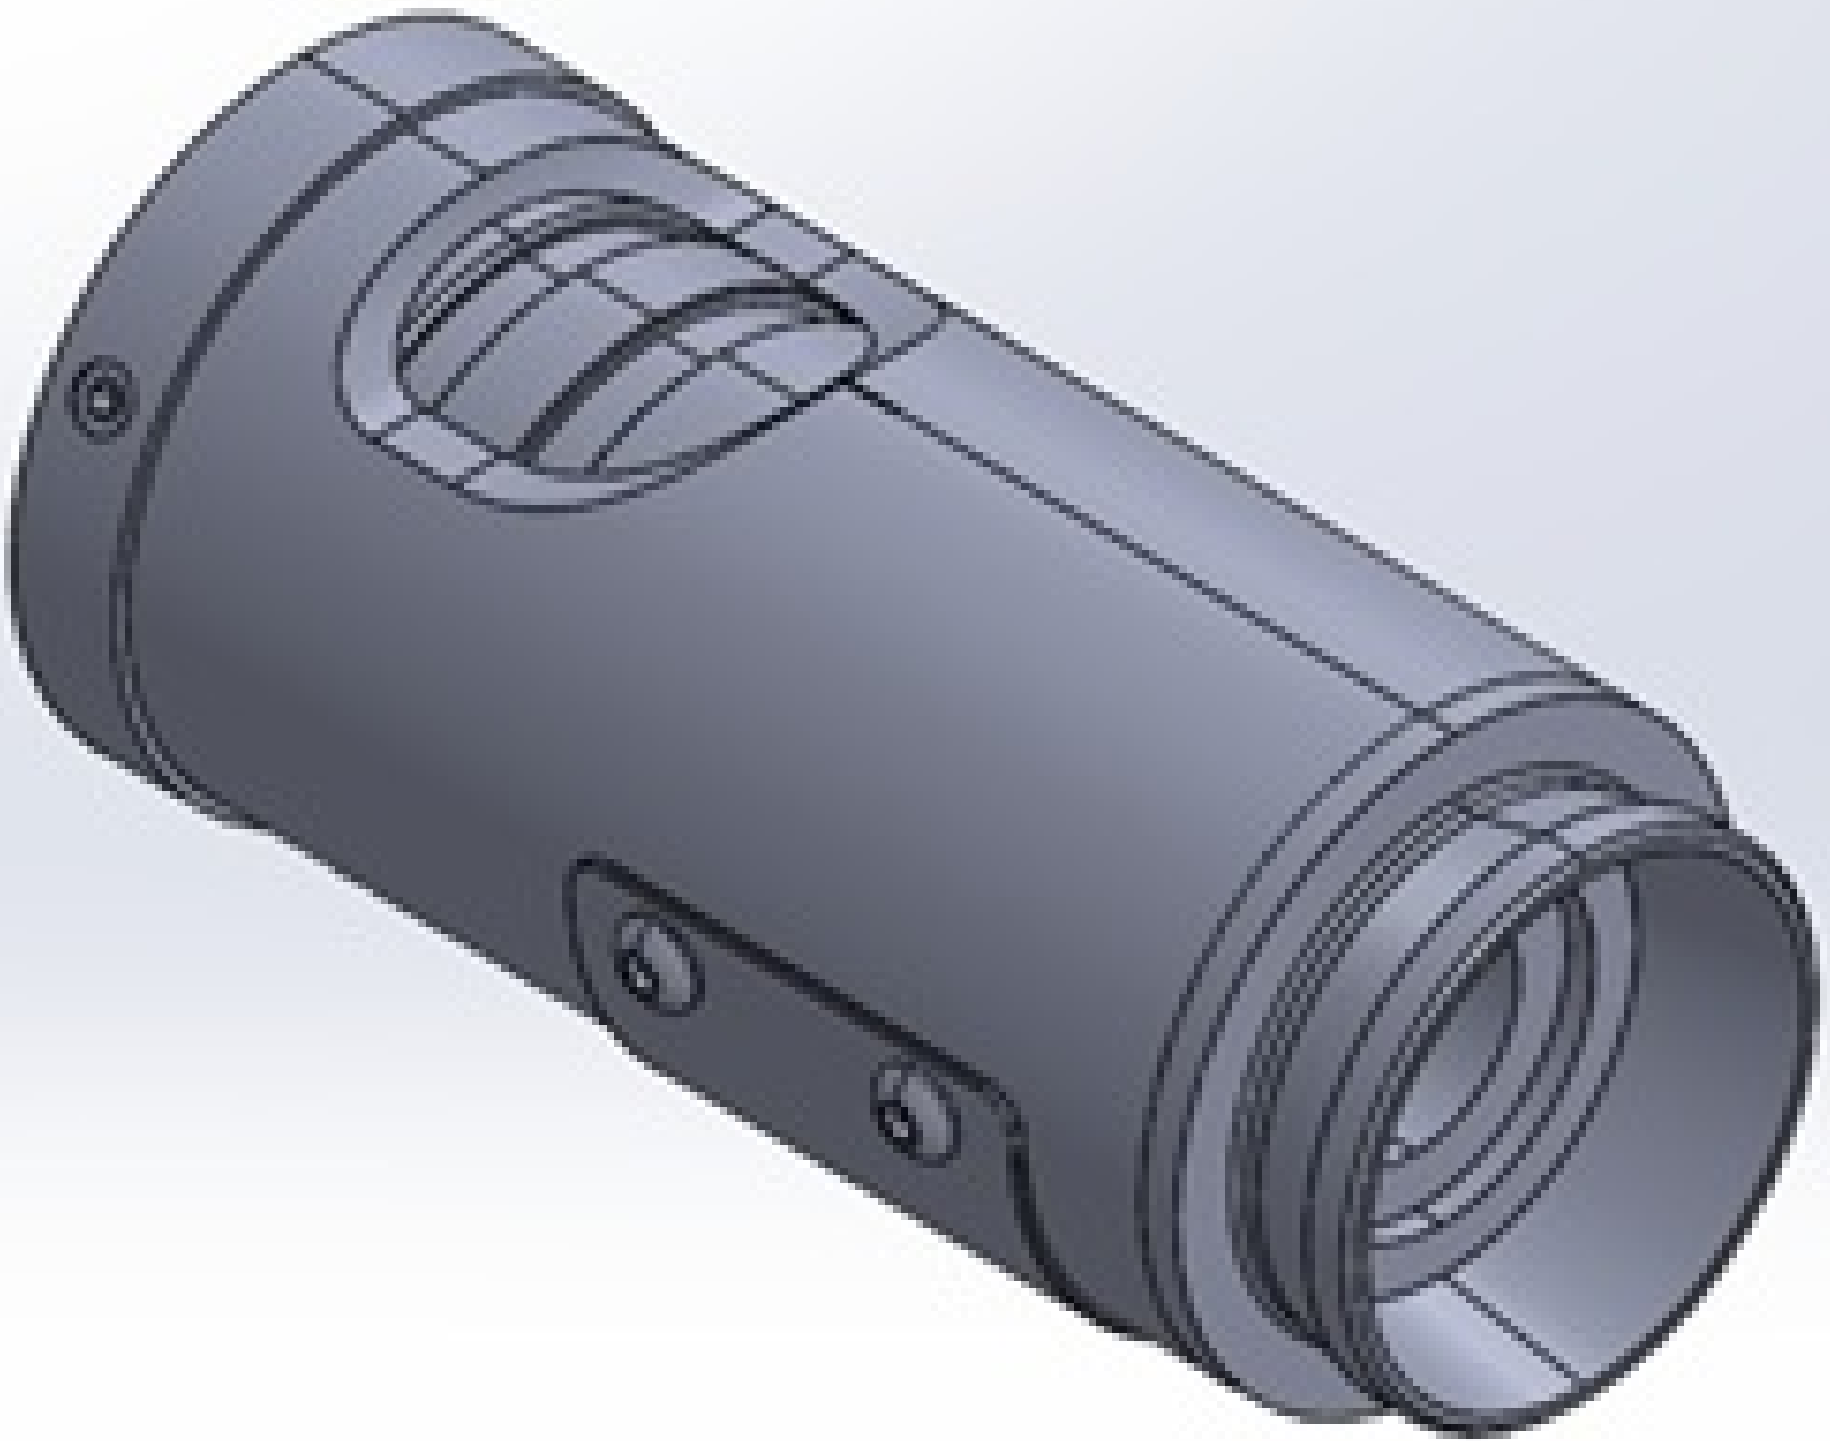

7X Zoom Module, Manual w/Detents

Stock **#89-879** **2 In Stock**

1 **C\$1,743⁰⁰**

ADD TO CART

Volume Pricing

Qty 1+	C\$1,743.00 each
Need More?	Request Quote

Product Downloads

General

7X and 12.5X High Precision Zoom Lenses are modular lens systems that consist of a camera mount, camera tube, core module, lower function module, and lower lens. Added versatility is achieved by swapping out modules to change magnification, field of view, or the optical pathway. 7X and 12.5X High Precision Zoom Lenses are compatible with M26 x 36 TPI Mitutoyo-style objectives and with camera sensor coverages and mounts ranging from C-Mount to F-Mount and to 35mm DSLR cameras. 50/50 and 90° cubes are available to introduce right angle turns or to support multiple imaging paths. A motor controller for multi-axis zoom and focus functionality is also available and can be connected to USB, Ethernet, or RS-232/422/285 ports.