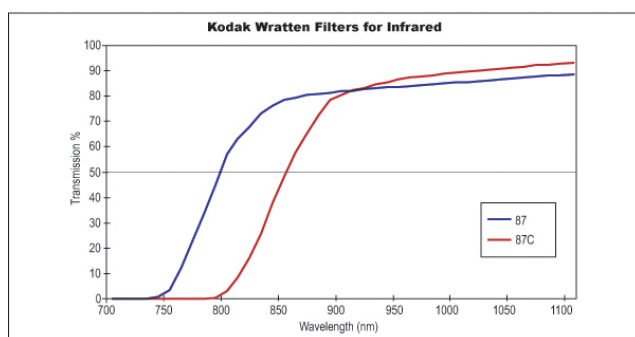

Length (mm):
75.00

Thickness (mm):
0.10

Width (mm):
75.00

Optical Properties

Class/Filter Number:
87.00

Substrate: ☐
Wratten 2

Coating:
Uncoated

Color:
Infrared

Regulatory Compliance

RoHS 2015:
[Compliant](#)

Reach 223:
[Compliant](#)

Certificate of Conformance:
[View](#)

Product Details

- Ideal for Color Correction and Attenuation
- IR Filters Have No Transmittance from 400 - 700nm
- [Powder-Free Latex Gloves](#) Available for Handling

Kodak Wratten Filters are ideal for color correction and attenuation in photography, astronomy, and industrial machine vision applications. These filters are designed with several layers of gel containing dyes, a gel inner layer, and a polyurethane topcoat. When handling these filters, [powder-free latex gloves](#) or [fingercots](#) are recommended and the filters should only be handled by the edges or corners to avoid damage. Kodak Wratten Filters can be easily scratched or contaminated and should be stored in their original packaging when not in use. These filters are available in a range of visible colors or Infrared with no transmittance from 400 - 700nm.

Note: Storage in humid environments can cause the filters to cloud. Do not exceed temperatures beyond 50°C for extended periods of time.

Technical Information