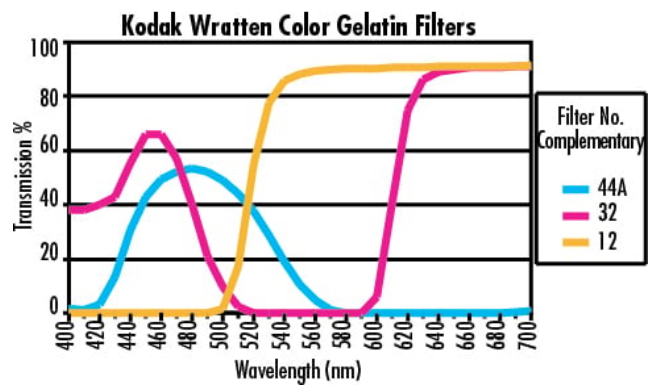

Special Handling

These optics require special handling to avoid damage and ensure long-term performance. Proper handling, cleaning, and storage are essential to maintain optical quality. Explore our [Optics Cleaning Resources](#) for step-by-step guides and best practices. For personalized assistance, [Email us](#) or [Chat](#) with our technical support team.