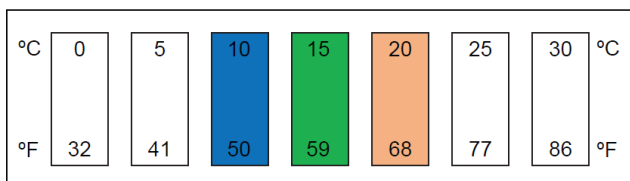

Regulatory Compliance

RoHS 2015:
Compliant

Certificate of Conformance:
View

Reach 247:
Compliant

Product Details

- Reversible Color Change Thermometers
- Instant Response and Continuous Readout
- 30 Celsius Degrees Ranges between 0 to 120°C

Liquid Crystal Thermometers are self-adhesive temperature indicators with instant response that provide a continuous readout of temperature. These thermometers are divided into 7 elements, each corresponding to a 5 Celsius degrees increment of their specified temperature range. Each element changes in sequence of orange to yellow (below specified temperature), green (at specified temperature), and blue (above specified temperature). Liquid Crystal Thermometers are available with 30 Celsius degrees temperature ranges between 0 to 120°C and are ideal for drying, curing, process control, or general temperature monitoring applications. These thermometers are reversible and will change color in opposite order (blue, green, yellow, orange) as temperature decreases.

Technical Information