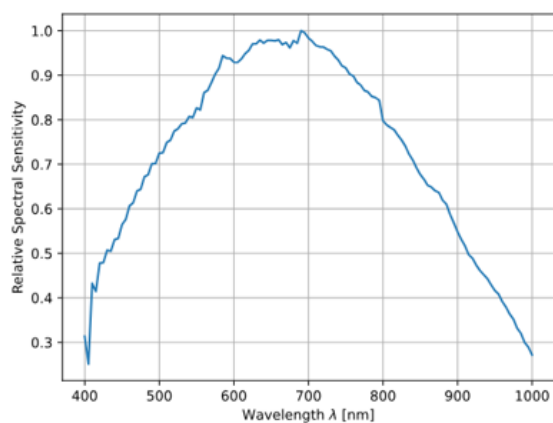

IMX900 Sensor QE Curve