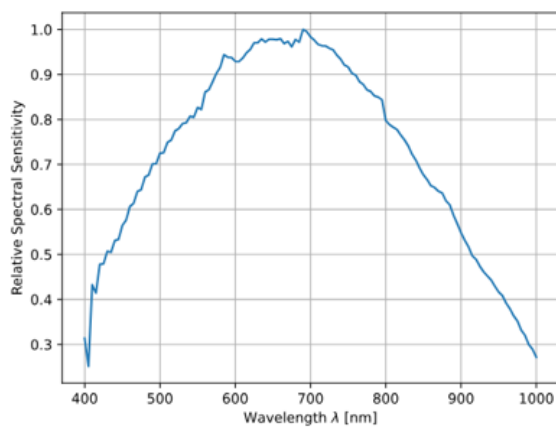

IMX900 Sensor QE Curve