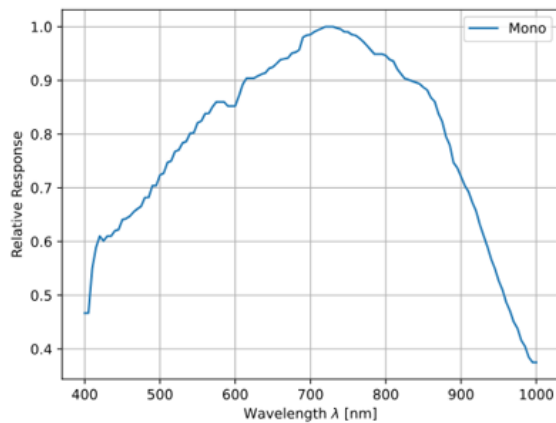

- SONY Pregius S Sensors Available with up to 24MP
- Proven Compact Housing (29 x 29mm)
- Powerful Computer Vision Feature Set with Optional Beyond Features
- [Basler ace GigE Cameras](#) Also Available

Basler ace2 GigE/5GigE Cameras are available in two versions that provide optimized hardware design, proven compact and robust housing, and state of the art CMOS sensor technology with excellent image quality from Sony's 2nd-Gen Pregius, 3rd-Gen STARVIS, or the latest 4th-Gen Pregius S sensors. These second-generation Ace cameras include all of the components of the first-generation Ace cameras along with integrated features such as a status LED, removable IR cut filter, and robust M8 connector. The Basler ace2 GigE/5GigE Camera Basic version offers excellent price to performance ratio with powerful Computer Vision feature set, while the Pro version unlocks unique advanced Beyond features such as Pixel Beyond and Compression Beyond for maximum performance to meet with demanding application requirements. These cameras include the industry proven Basler Pylon SDK Software and Driver and conform to GenICam (GigE Vision 2.0) standards, making them a fast and cost-effective solution to software integration. Basler ace2 Cameras are available in both GigE, 5GigE and USB3.0 interfaces and are ideal for a wide range of applications such as factory automation and industrial robotics.

Technical Information

IMX676 Sensor QE Curve