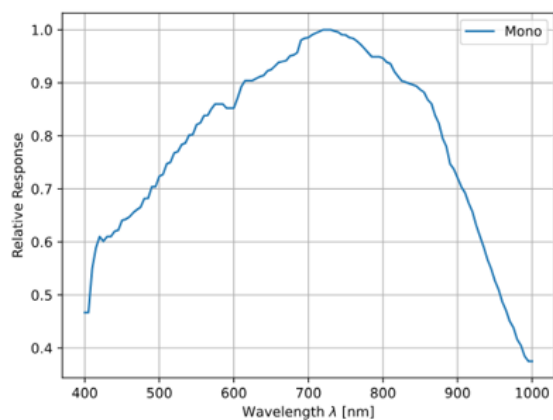

- SONY Pregius S Sensors Available with up to 24MP
- Proven Compact Housing (29 x 29mm)
- Powerful Computer Vision Feature Set with Optional Beyond Features
- [Basler ace GigE Cameras](#) Also Available

Basler ace2 GigE/5GigE Cameras are available in two versions that provide optimized hardware design, proven compact and robust housing, and state of the art CMOS sensor technology with excellent image quality from Sony's 2nd-Gen Pregius, 3rd-Gen STARVIS, or the latest 4th-Gen Pregius S sensors. These second-generation Ace cameras include all of the components of the first-generation Ace cameras along with integrated features such as a status LED, removable IR cut filter, and robust MB connector. The Basler ace2 GigE/5GigE Camera Basic version offers excellent price to performance ratio with powerful Computer Vision feature set, while the Pro version unlocks unique advanced Beyond features such as Pixel Beyond and Compression Beyond for maximum performance to meet with demanding application requirements. These cameras include the industry proven Basler Pylon SDK Software and Driver and conform to GenICam (GigE Vision 2.0) standards, making them a fast and cost-effective solution to software integration. Basler ace2 Cameras are available in both GigE, 5GigE and USB3.0 interfaces and are ideal for a wide range of applications such as factory automation and industrial robotics.

Technical Information

IMX676 Sensor QE Curve