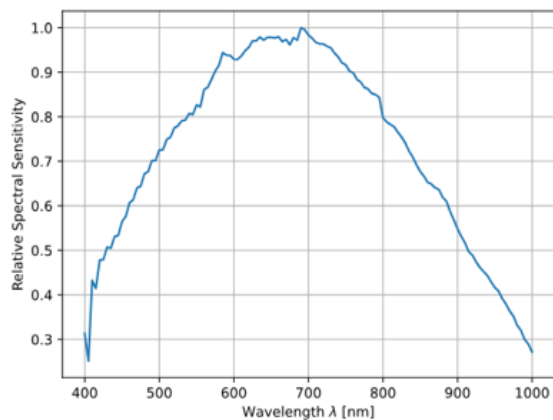

IMX900 Sensor QE Curve