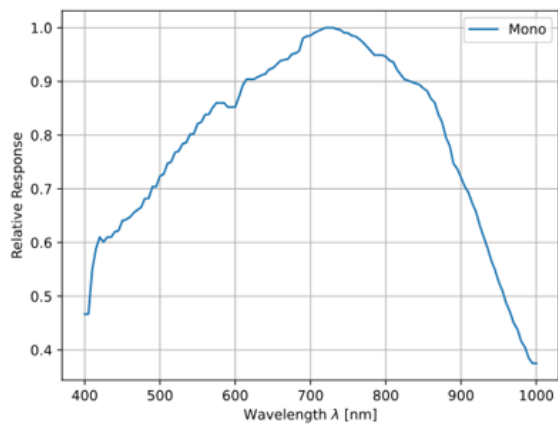

- SONY Pregius S Sensors Available with up to 24MP
- Proven Compact Housing (29 x 29mm)
- Powerful Computer Vision Feature Set with Optional Beyond Features
- [Basler ace GigE Cameras](#) Also Available

Basler ace2 GigE/5GigE Cameras are available in two versions that provide optimized hardware design, proven compact and robust housing, and state of the art CMOS sensor technology with excellent image quality from Sony's 2nd-Gen Pregius, 3rd-Gen STARVIS, or the latest 4th-Gen Pregius S sensors. These second-generation Ace cameras include all of the components of the first-generation Ace cameras along with integrated features such as a status LED, removable IR cut filter, and robust M8 connector. The Basler ace2 GigE/5GigE Camera Basic version offers excellent price to performance ratio with powerful Computer Vision feature set, while the Pro version unlocks unique advanced Beyond features such as Pixel Beyond and Compression Beyond for maximum performance to meet with demanding application requirements. These cameras include the industry proven Basler Pylon SDK Software and Driver and conform to GenICam (GigE Vision 2.0) standards, making them a fast and cost-effective solution to software integration. Basler ace2 Cameras are available in both GigE, 5GigE and USB3.0 interfaces and are ideal for a wide range of applications such as factory automation and industrial robotics.

Technical Information

IMX676 Sensor QE Curve