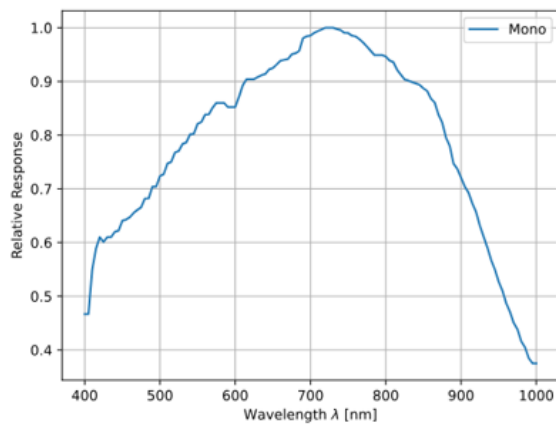

- SONY Pregius S Sensors Available with up to 24MP
- Proven Compact Housing (29 x 29mm)
- Powerful Computer Vision Feature Set with Optional Beyond Features
- [Basler ace GigE Cameras](#) Also Available

Basler ace2 GigE/5GigE Cameras are available in two versions that provide optimized hardware design, proven compact and robust housing, and state of the art CMOS sensor technology with excellent image quality from Sony's 2nd-Gen Pregius, 3rd-Gen STARVIS, or the latest 4th-Gen Pregius S sensors. These second-generation Ace cameras include all of the components of the first-generation Ace cameras along with integrated features such as a status LED, removable IR cut filter, and robust M8 connector. The Basler ace2 GigE/5GigE Camera Basic version offers excellent price to performance ratio with powerful Computer Vision feature set, while the Pro version unlocks unique advanced Beyond features such as Pixel Beyond and Compression Beyond for maximum performance to meet with demanding application requirements. These cameras include the industry proven Basler Pylon SDK Software and Driver and conform to GenICam (GigE Vision 2.0) standards, making them a fast and cost-effective solution to software integration. Basler ace2 Cameras are available in both GigE, 5GigE and USB3.0 interfaces and are ideal for a wide range of applications such as factory automation and industrial robotics.

Technical Information

IMX676 Sensor QE Curve