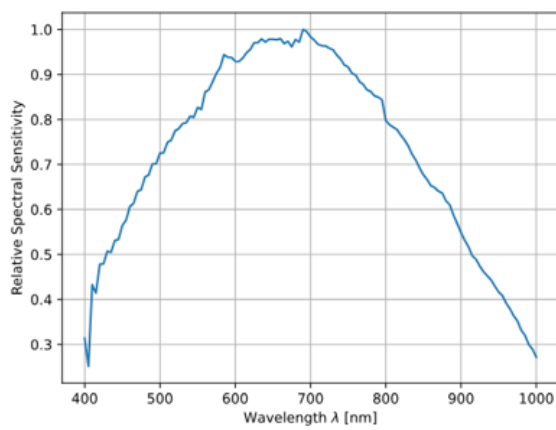

IMX900 Sensor QE Curve