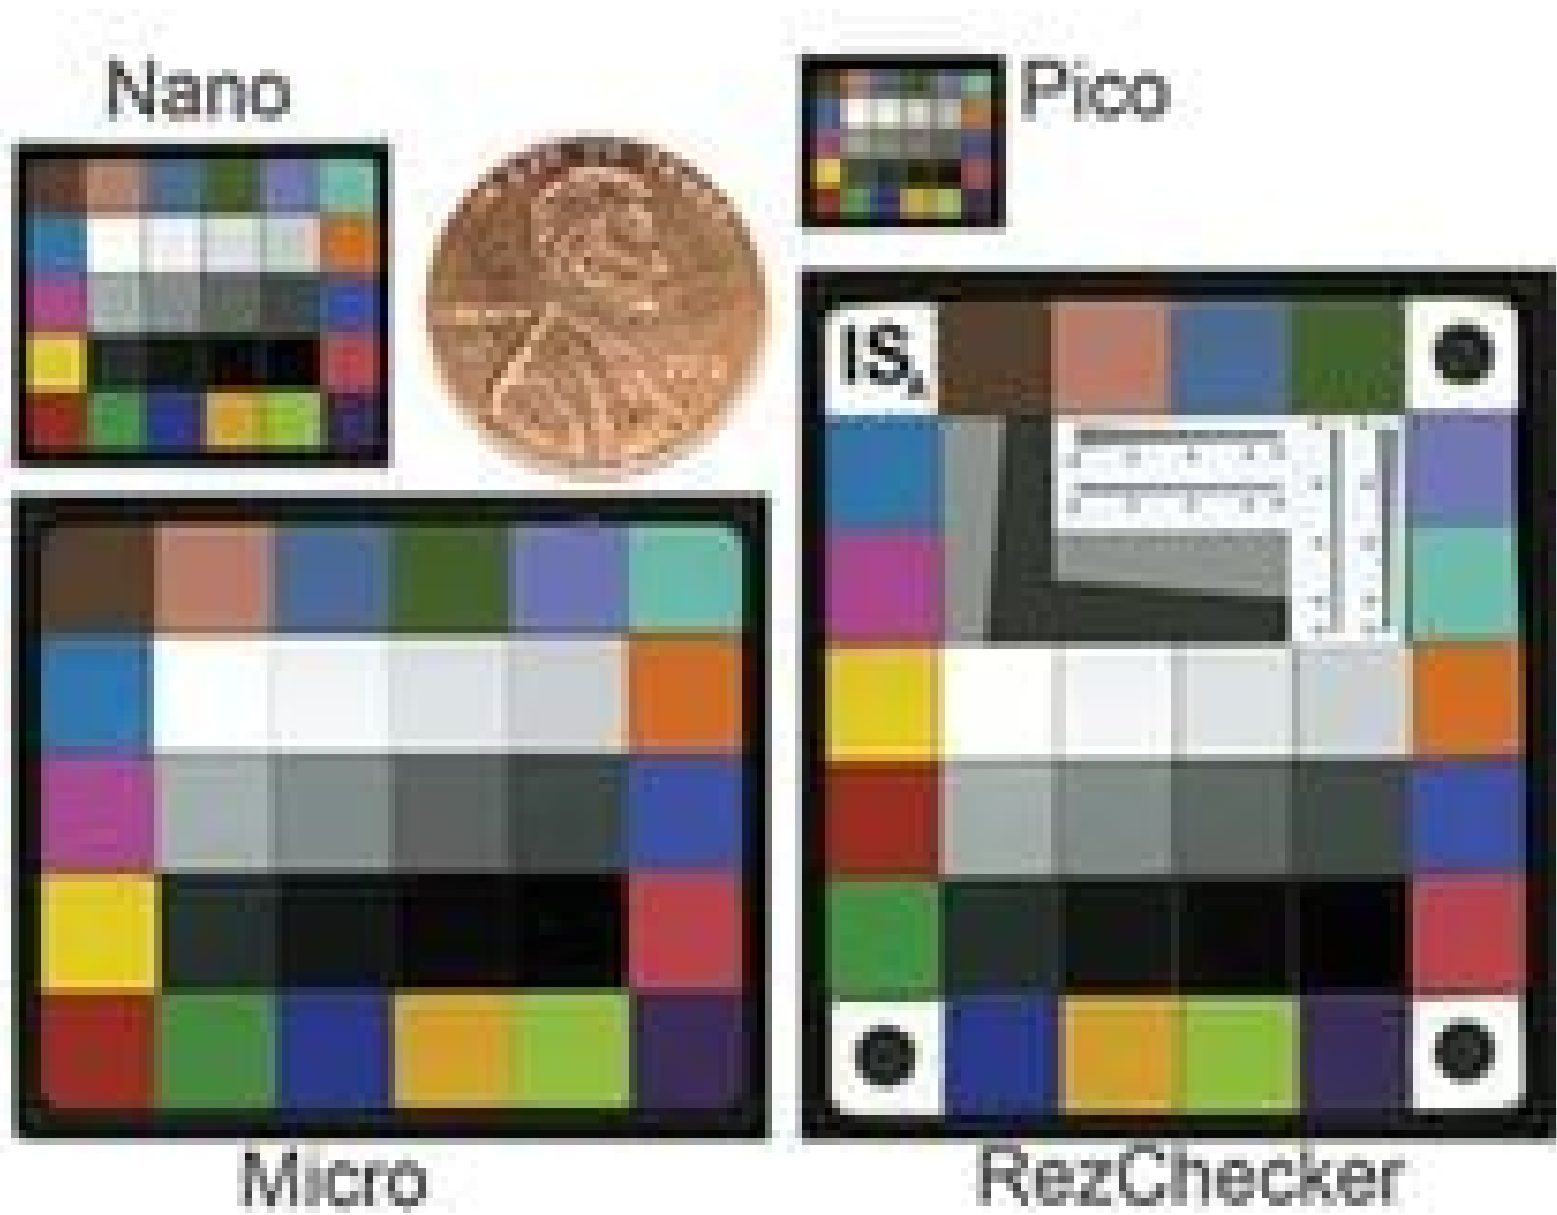

## ColorGauge Micro, Gloss

Stock **#68-767** **5 In Stock**

C\$456<sup>00</sup>

**ADD TO CART**

### General

**Note:**  
All 12 Grayscale Patches Gloss. All 18 Color Patches Matte.

Product is intended for visual evaluation of resolution, not for objective measurement of resolution. It may be possible that small scratches or blemishes may appear on product and will not affect performance.

## Product Details

- Test True Color Balance
- Natural, Chromatic, Primary, and Grayscale Colors
- Up to 30 Scientifically Designed Patches

Color Checkers feature a unique test pattern scientifically designed to help determine the true color balance or optical density of any color rendition system. It is an industry-standard that provides a non-subjective comparison with a "test pattern" of scientifically prepared squares ranging from natural colors to Grayscale. Each color will reflect light in the same way in all parts of the visible spectrum, thus maintaining color consistency over different illumination options. Color Checkers are offered with both gloss and matte color patches, with gloss patches providing an extended dynamic range with a limited illumination geometry and matte patches having a smaller dynamic range but are more usable with a narrow illumination geometry. These color checkers also range in size from fractions of an inch to standard A4 letter size, making them ideal for a wide array of applications such as spectroscopy, machine vision, photography, graphic arts, electronic publishing, and television.