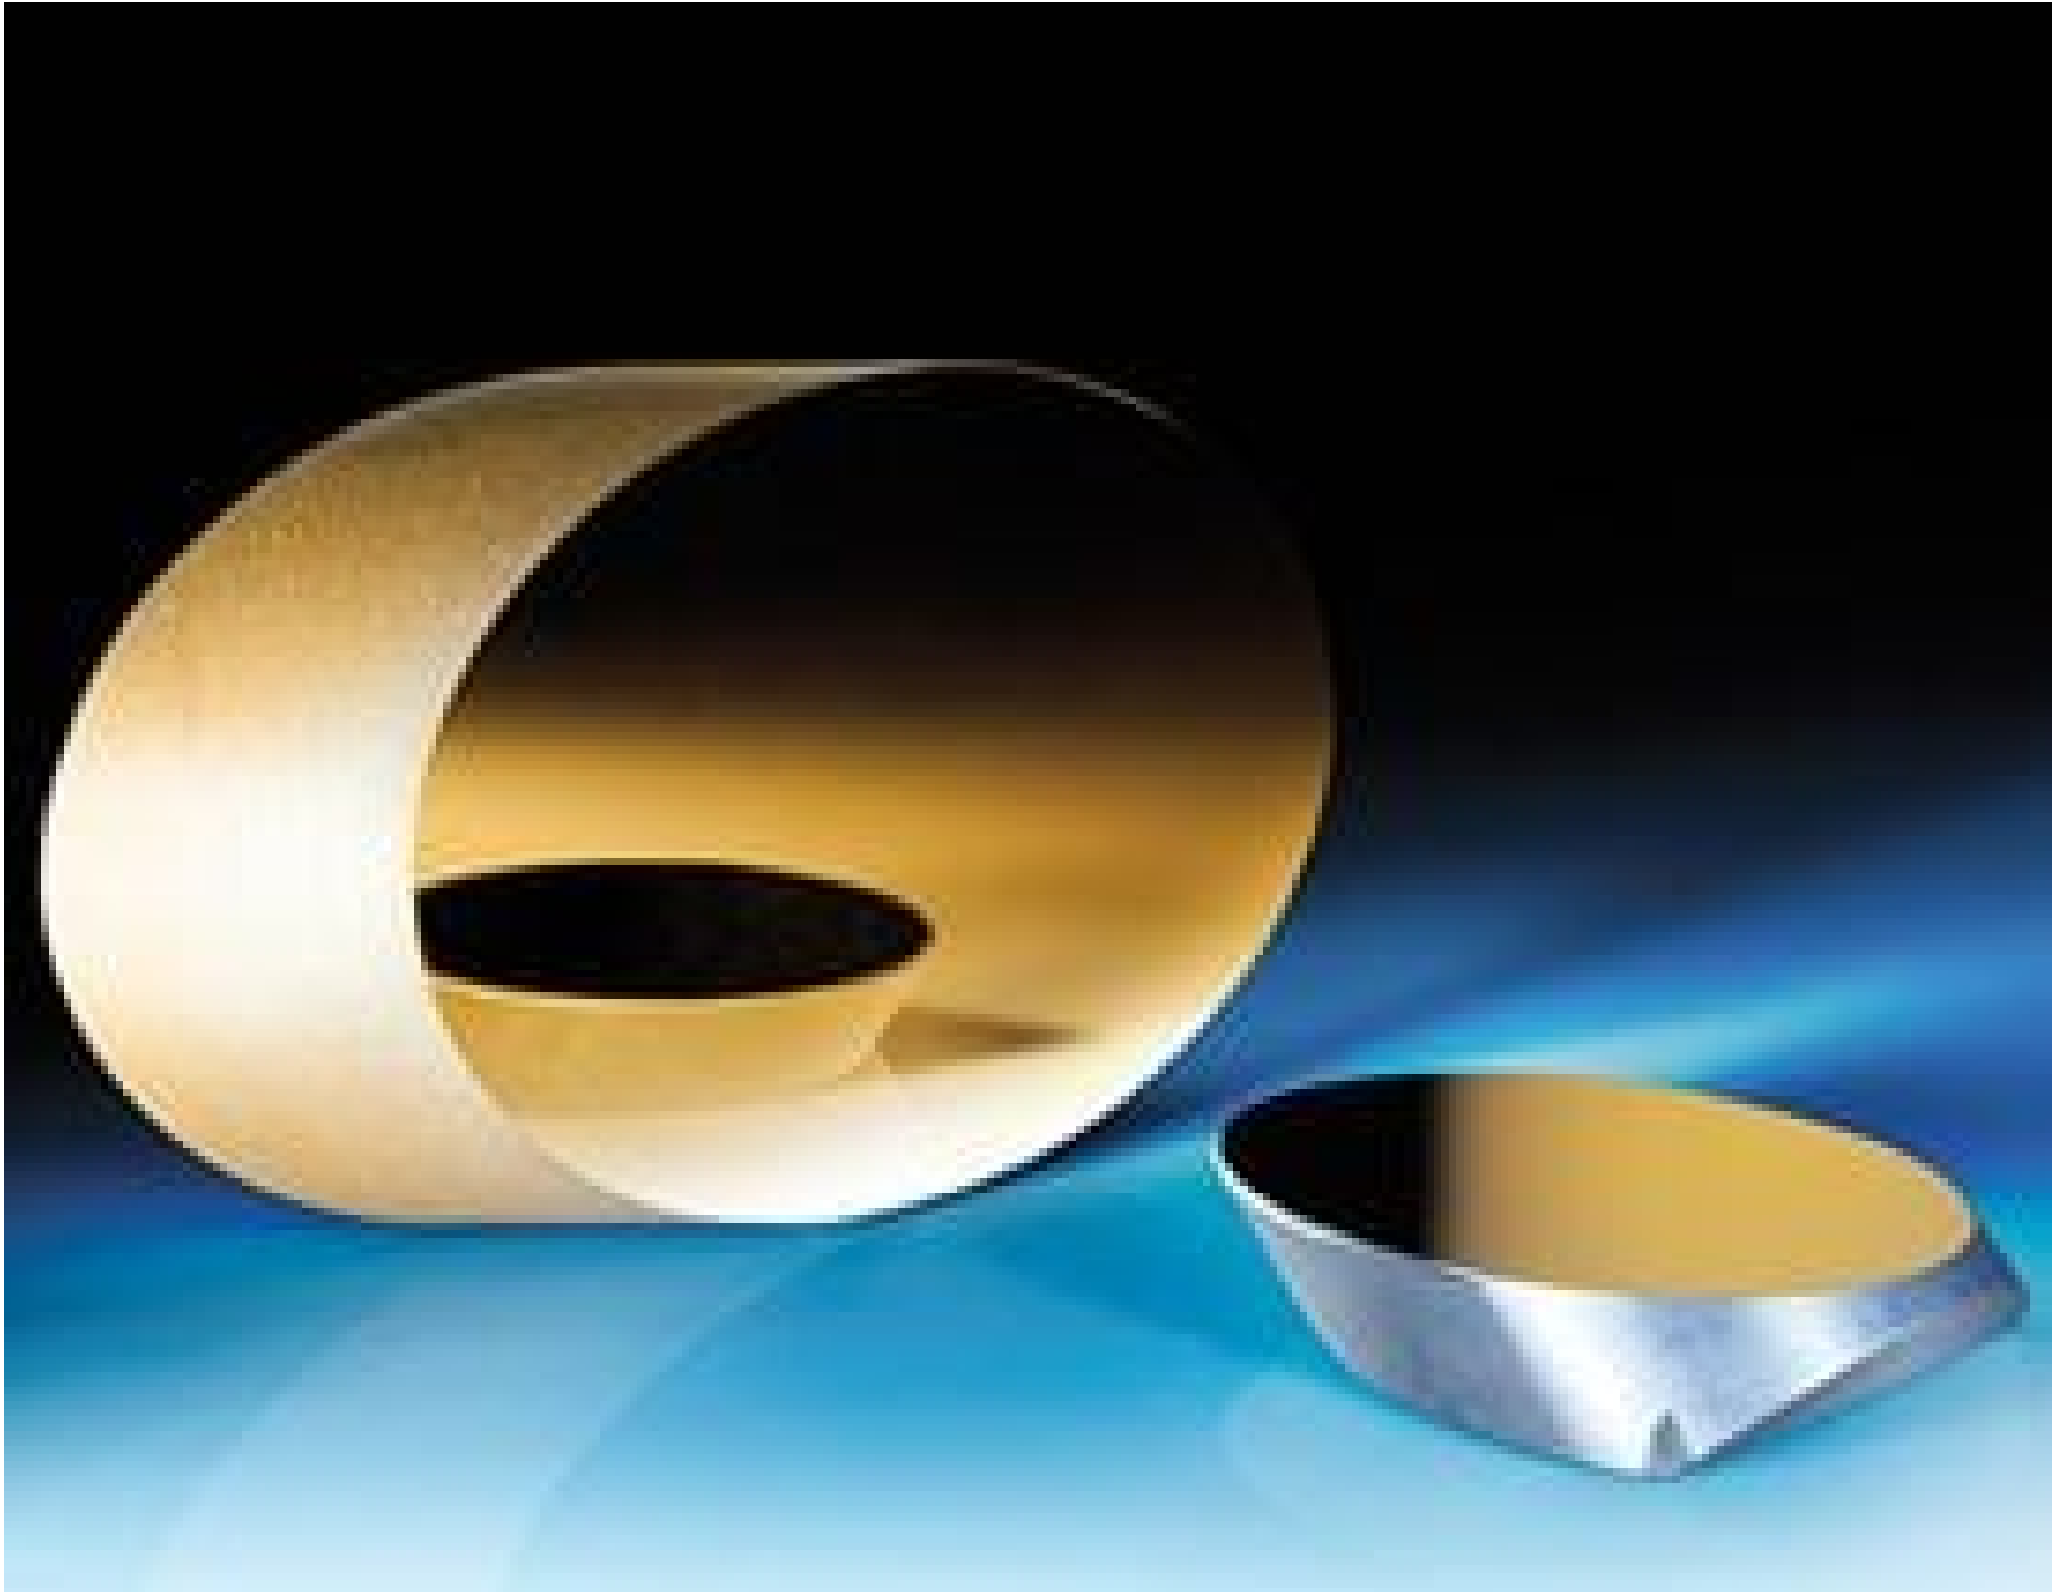

TECHSPEC® Elliptical Mirror 22.23mm Minor Axis UV Enhanced Aluminum

Stock **#43-574** **8 In Stock**

C\$148⁰⁰

ADD TO CART

Volume Pricing	
Qty 1-5	C\$148.40 each
Qty 6-25	C\$119.00 each
Qty 26-49	C\$112.00 each
Need More?	Request Quote