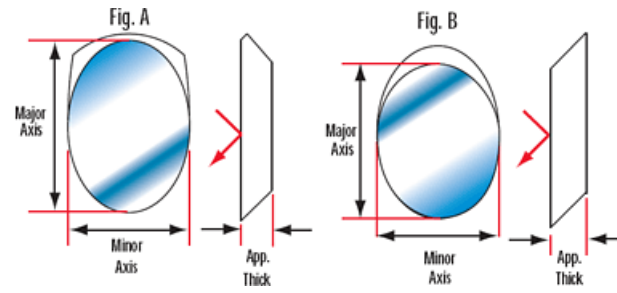

Product Downloads

**General**

Flat Mirror **Type:**  
  
Flatness specification is Peak to Valley **Note:**

**Physical & Mechanical Properties**

±0.030 **Thickness Tolerance (inches):**

B	12.70	17.96	3.81	#32-270	#32-271	#43-573	#32-272	#32-273	#89-454
B	22.23	31.42	6.35	#32-093	#30-836	#43-574	#32-131	#32-085	#89-455
B	26.97	38.15	6.35	#32-094	#30-837	#43-575	#32-132	#32-086	#89-456
A	31.75	44.91	9.53	#32-095	#30-205	#43-576	#32-133	#32-087	#89-457
A	38.10	53.87	9.53	#32-096	#30-258	#43-577	#32-134	#32-088	#89-458
A	47.63	67.36	11.68	#32-097	#30-840	#43-578	#32-135	#32-089	#89-459
B	57.15	80.82	15.88	#32-098	#41-131	#43-579	#32-136	#32-090	#89-460
B	66.68	94.28	15.88	#32-099	#42-583	#43-580	#32-137	#32-091	#89-461
B	76.20	107.77	19.05	#32-100	#42-584	#43-581	#32-138	#32-092	#89-462

## Coating Curves