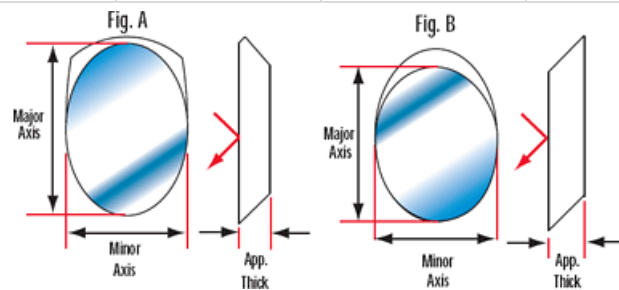

Product Downloads

General

Flat Mirror **Type:**

Flatness specification is Peak to Valley **Note:**

Physical & Mechanical Properties

±0.060 **Thickness Tolerance (inches):**

B	12.70	17.96	3.81	#32-270	#32-271	#43-573	#32-272	#32-273	#89-454
B	22.23	31.42	6.35	#32-093	#30-836	#43-574	#32-131	#32-085	#89-455
B	26.97	38.15	6.35	#32-094	#30-837	#43-575	#32-132	#32-086	#89-456
A	31.75	44.91	9.53	#32-095	#30-205	#43-576	#32-133	#32-087	#89-457
A	38.10	53.87	9.53	#32-096	#30-258	#43-577	#32-134	#32-088	#89-458
A	47.63	67.36	11.68	#32-097	#30-840	#43-578	#32-135	#32-089	#89-459
B	57.15	80.82	15.88	#32-098	#41-131	#43-579	#32-136	#32-090	#89-460
B	66.68	94.28	15.88	#32-099	#42-583	#43-580	#32-137	#32-091	#89-461
B	76.20	107.77	19.05	#32-100	#42-584	#43-581	#32-138	#32-092	#89-462

Coating Curves