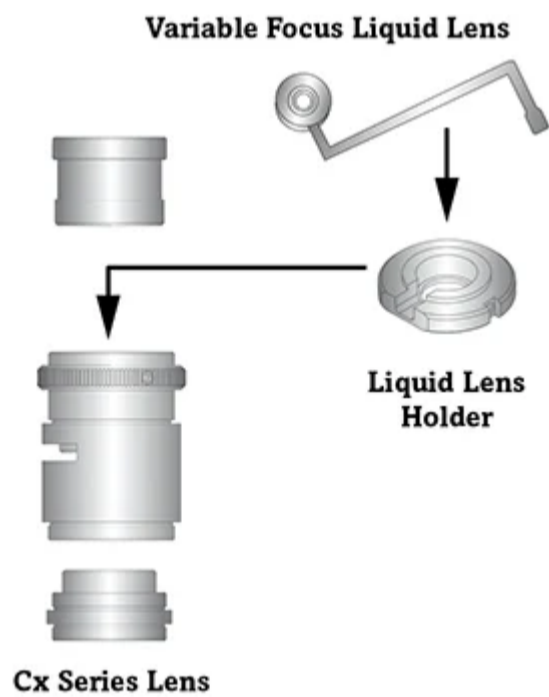

- **Liquid Lens Cx Series:** Designed with an integrated liquid lens for quick autofocus.
- **Cw Series:** Waterproof, designed to meet IEC **Ingress Protection** Code IPX7 and IPX9K.

Technical Information

Cx Lens Assembly Diagram

	12mm	16mm	25mm	35mm	35mm	50mm
Compatible Liquid Lens	A-25H0	A-25H0	A-25H0	A-25H0	A-39N0	A-39N0
Compatible Liquid Lens Stock No.	#34-282	#34-282	#34-282	#34-282	#34-283	#34-283
Compatible Liquid Lens Development Kit	#34-284	#34-284	#34-284	#34-284	#34-285	#34-285
Liquid Lens Holder Stock No.	#33-631	#33-645	#33-660	#33-675	#33-674	#33-686

Integrating Liquid Lenses into Cx Lenses

Step 1: Choose the focal length of the Cx Lens and the compatible Variable Focus Liquid Lens and Liquid Lens Holder. Or simply choose appropriate Cx Lens Kit, which includes a Cx lens and its compatible Variable Focus Liquid Lens and Liquid Lens Holder.

Step 2: Mount the Variable Focus Liquid Lens into the Liquid Lens Holder. Next, assemble both items into the middle of the Cx Lens. [Complete instructions can be found in the downloadable PDF manual.](#)