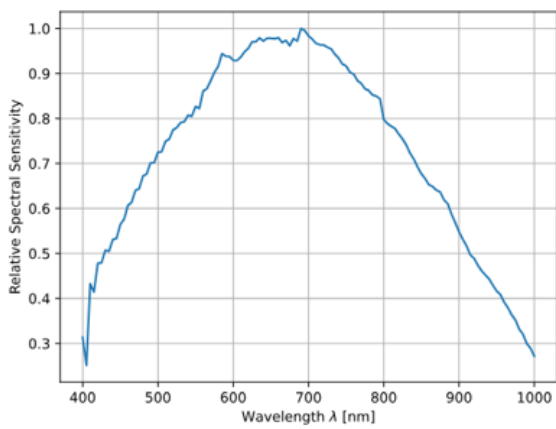

IMX900 Sensor QE Curve