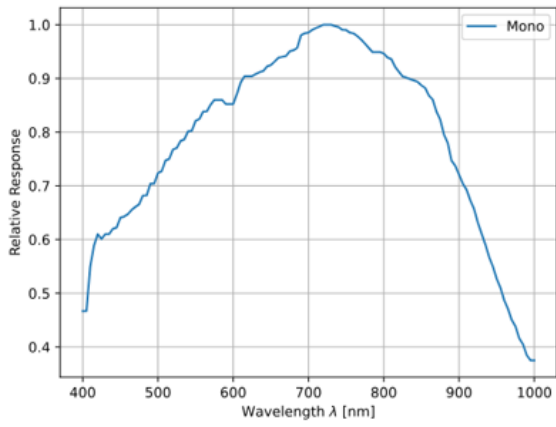

- SONY Pregius S Sensors Available with up to 24MP
- Proven Compact Housing (29 x 29mm)
- Powerful Computer Vision Feature Set with Optional Beyond Features
- [Basler ace GigE Cameras](#) Also Available

Basler ace2 GigE/5GigE Cameras are available in two versions that provide optimized hardware design, proven compact and robust housing, and state of the art CMOS sensor technology with excellent image quality from Sony's 2nd-Gen Pregius, 3rd-Gen STARVIS, or the latest 4th-Gen Pregius S sensors. These second-generation Ace cameras include all of the components of the first-generation Ace cameras along with integrated features such as a status LED, removable IR cut filter, and robust M8 connector. The Basler ace2 GigE/5GigE Camera Basic version offers excellent price to performance ratio with powerful Computer Vision feature set, while the Pro version unlocks unique advanced Beyond features such as Pixel Beyond and Compression Beyond for maximum performance to meet with demanding application requirements. These cameras include the industry proven Basler Pylon SDK Software and Driver and conform to GenICam (GigE Vision 2.0) standards, making them a fast and cost-effective solution to software integration. Basler ace2 Cameras are available in both GigE, 5GigE and USB3.0 interfaces and are ideal for a wide range of applications such as factory automation and industrial robotics.

Technical Information

IMX676 Sensor QE Curve