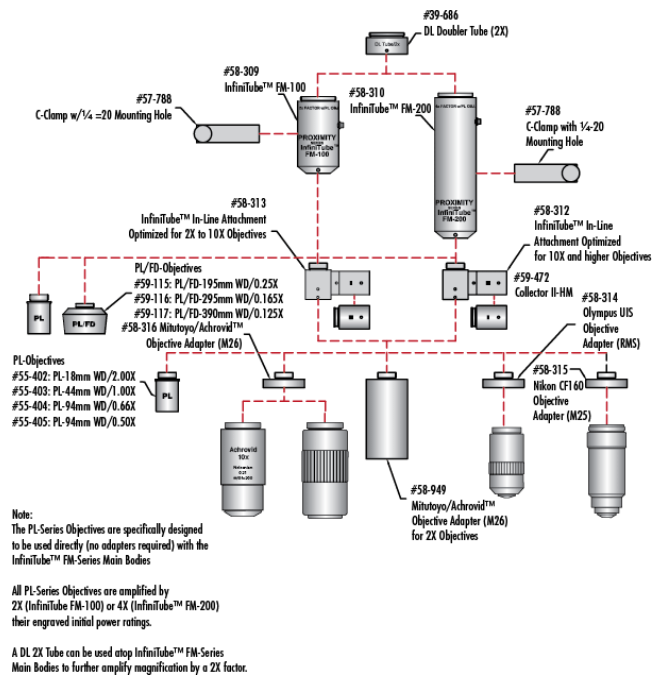

Threading & Mounting

C-Mount

Mount:

Regulatory Compliance

Compliant

RoHS 2015:

Compliant

Reach 224:

View

Certificate of Conformance:

Product Details

- Direct to Video C-Mount for 2/3" and Smaller Sensor Cameras
- Internal Focusing

InfiniTube™ FM Systems are used to mount infinite-conjugate objectives to C-mount cameras, yielding magnifications not possible with ordinary video lenses, such as 50X magnification. The InfiniTube™ system can be configured in a variety of fashions. It can be utilized alone (InfiniTube™ #58-310 or #58-309) for applications where illumination is provided from another source such as a backlight or directional illumination. The InfiniTube™ FM Systems can also be configured for in-line illumination with attachments. The first in-line attachment (#58-313) has been designed for high performance with objectives having a magnification of 10X or below and is not suggested for use with higher magnification objectives. The second in-line attachment (#58-312) has been designed to work with increased efficiency when used with magnifications of 10X or higher, but can be utilized with all magnifications. All in-line attachments accept our [Fiber Optic Light Guides](#) with a 0.312" tip diameter.

Note: Standard system for 2/3" sensors still available.

Technical Information

System Includes	Stock No.
InfiniTube In-Line Assembly Unit	#58-311
Hitachi KP-D20B Camera	#55-837
15.1" Diagonal LCD Monitor (US version only)	#56-522
Y-C Cable (6 ft.)	#39-255
Mitutoyo/Achrovid™ Objective Adapter	#58-316
M1-150 Fiber Optic Illuminator	#55-718
Fiber Optic Light Guide (48" L)	#39-367
Fiber Optic Adapter	#38-944
Standard Boom Stand	#54-120
Rack & Pinion Mounting Plate	#54-123
C-Clamp with 1/4"-20 Mounting Hole	#57-788