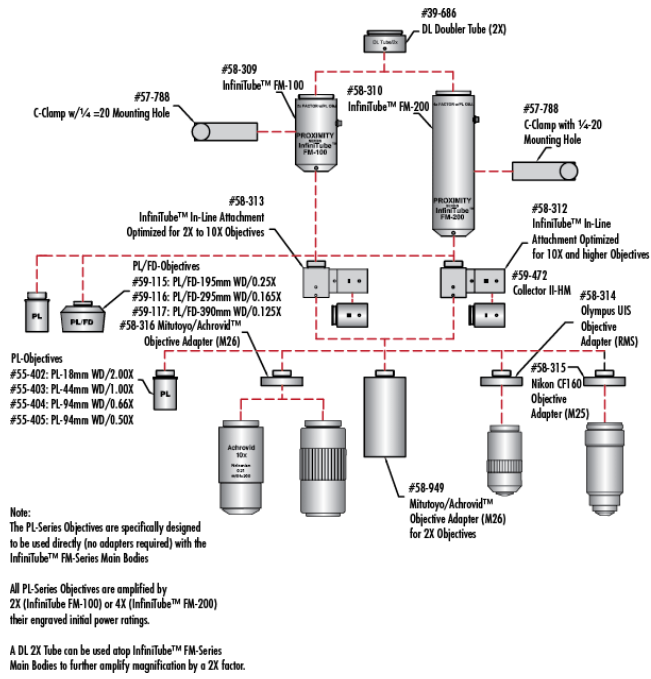

Product Details

- Direct to Video C-Mount for 2/3" and Smaller Sensor Cameras
- Internal Focusing

InfiniTube™ FM Systems are used to mount infinite-conjugate objectives to C-mount cameras, yielding magnifications not possible with ordinary video lenses, such as 50X magnification. The InfiniTube™ system can be configured in a variety of fashions. It can be utilized alone (InfiniTube™ #58-310 or #58-309) for applications where illumination is provided from another source such as a backlight or directional illumination. The InfiniTube™ FM Systems can also be configured for in-line illumination with attachments. The first in-line attachment (#58-313) has been designed for high performance with objectives having a magnification of 10X or below and is not suggested for use with higher magnification objectives. The second in-line attachment (#58-312) has been designed to work with increased efficiency when used with magnifications of 10X or higher, but can be utilized with all magnifications. All in-line attachments accept our [Fiber Optic Light Guides](#) with a 0.312" tip diameter.

Note: [Standard system](#) for 2/3" sensors still available.

Technical Information

System Includes	Stock No.
InfiniTube In-Line Assembly Unit	#58-311
Hitachi KP-D20B Camera	#55-837
15.1" Diagonal LCD Mbnitor (US version only)	#56-522
Y-C Cable (6 ft.)	#39-255
Mitutoyo/Achrovid™ Objective Adapter	#58-316
Mi-150 Fiber Optic Illuminator	#55-718
Fiber Optic Light Guide (48" L)	#39-367
Fiber Optic Adapter	#38-944
Standard Boom Stand	#54-120
Rack & Pinion Mbniting Plate	#54-123
C-Clamp with 1/4-20 Mbniting Hole	#57-788