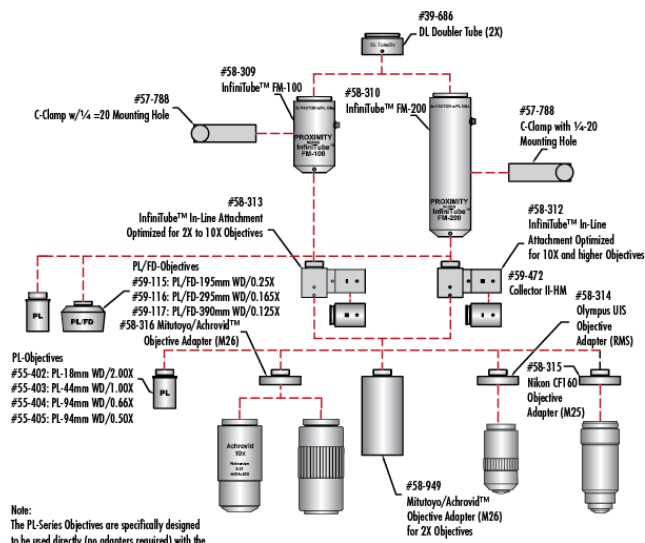

[Compliant](#)

RoHS 2015:

Product Details

- Direct to Video C-Mount for 2/3" and Smaller Sensor Cameras
- Internal Focusing

InfiniTube™ FM Systems are used to mount infinite-conjugate objectives to C-mount cameras, yielding magnifications not possible with ordinary video lenses, such as 50X magnification. The InfiniTube™ system can be configured in a variety of fashions. It can be utilized alone (InfiniTube™ #58-310 or #58-309) for applications where illumination is provided from another source such as a backlight or directional illumination. The InfiniTube™ FM Systems can also be configured for in-line illumination with attachments. The first in-line attachment (#58-313) has been designed for high performance with objectives having a magnification of 10X or below and is not suggested for use with higher magnification objectives. The second in-line attachment (#58-312) has been designed to work with increased efficiency when used with magnifications of 10X or higher, but can be utilized with all magnifications. All in-line attachments accept our [Fiber Optic Light Guides](#) with a 0.312" tip diameter.

Note: Standard system for 2/3" sensors still available.

Technical Information

System Includes	Stock No.
InfiniTube In-Line Assembly Unit	#58-311
Hitachi KP-D20B Camera	#55-837
15.1" Diagonal LCD Mbnitor (US version only)	#56-522
Y-C Cable (6 ft.)	#39-255
Mitutoyo/Achrovid™ Objective Adapter	#58-316
M-150 Fiber Optic Illuminator	#55-718
Fiber Optic Light Guide (48" L)	#39-367
Fiber Optic Adapter	#38-944
Standard Boom Stand	#54-120
Rack & Pinion Mbniting Plate	#54-123
C-Clamp with 1/4-20 Mounting Hole	#57-788